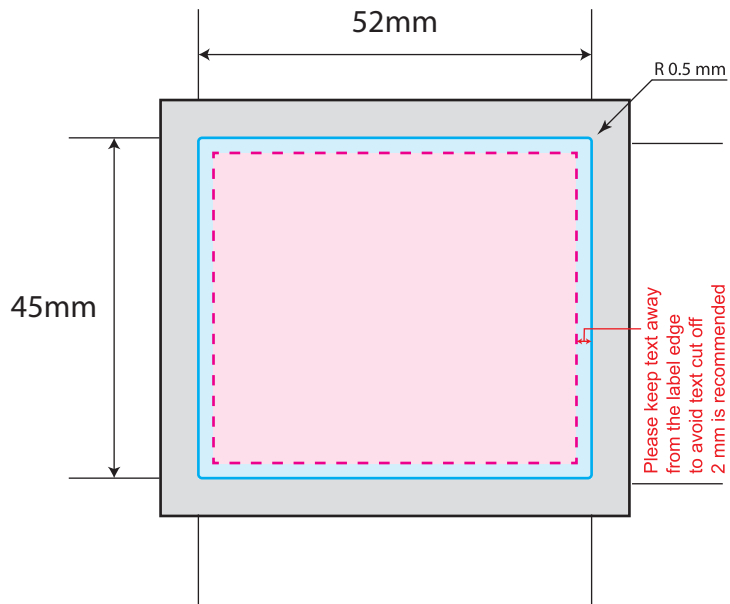

Lip Balm Pressure Sensitive Label Template

Label size: 52mm x 45mm

-  Bleed area (5 mm width)
-  Artwork
-  Text Artwork