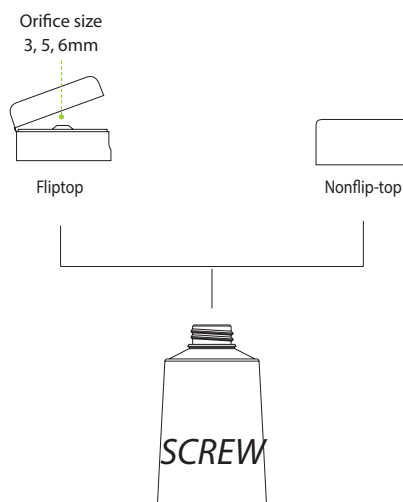

Tube / Closure Options

D55 2-3/16"

Cap

| | |
|-------------------|-----------------|
| Cap style | Fliptop (Screw) |
| Cap diameter (mm) | 48 |
| Orifice size (mm) | 14 |

| | |
|-------------------|-----------------|
| Cap style | Fliptop (Screw) |
| Cap diameter (mm) | 55 |
| Orifice size (mm) | 3, 5, 6 |