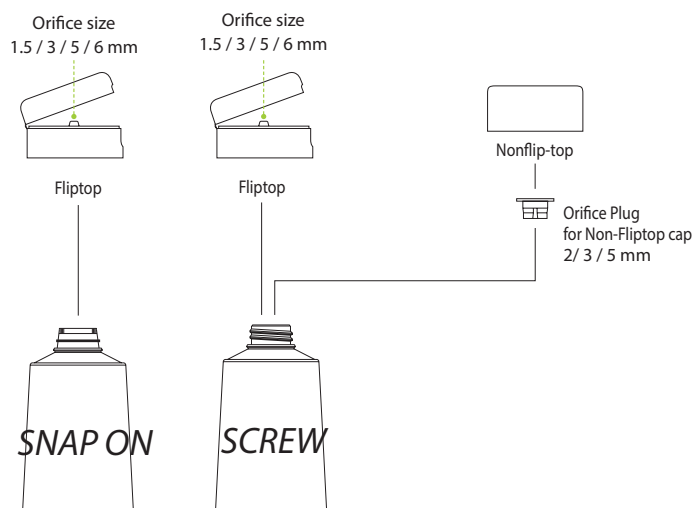

# Tube / Closure Options

D48.5 2"

## Cap

Cap style	Fliptop (Snap / Screw)
Cap diameter (mm)	48.5
Orifice size (mm)	1.5, 3, 5, 6

Cap style	Non-Fliptop (Screw)
Cap diameter (mm)	48.5
Orifice size (mm)	2, 3, 5, 10

## Accessories

Style	Orifice Plug
Orifice size (mm)	2, 3, 5

The above tube / closure options may not be available in your territory. Please consult with your local Viva contacts for details. Thank you.