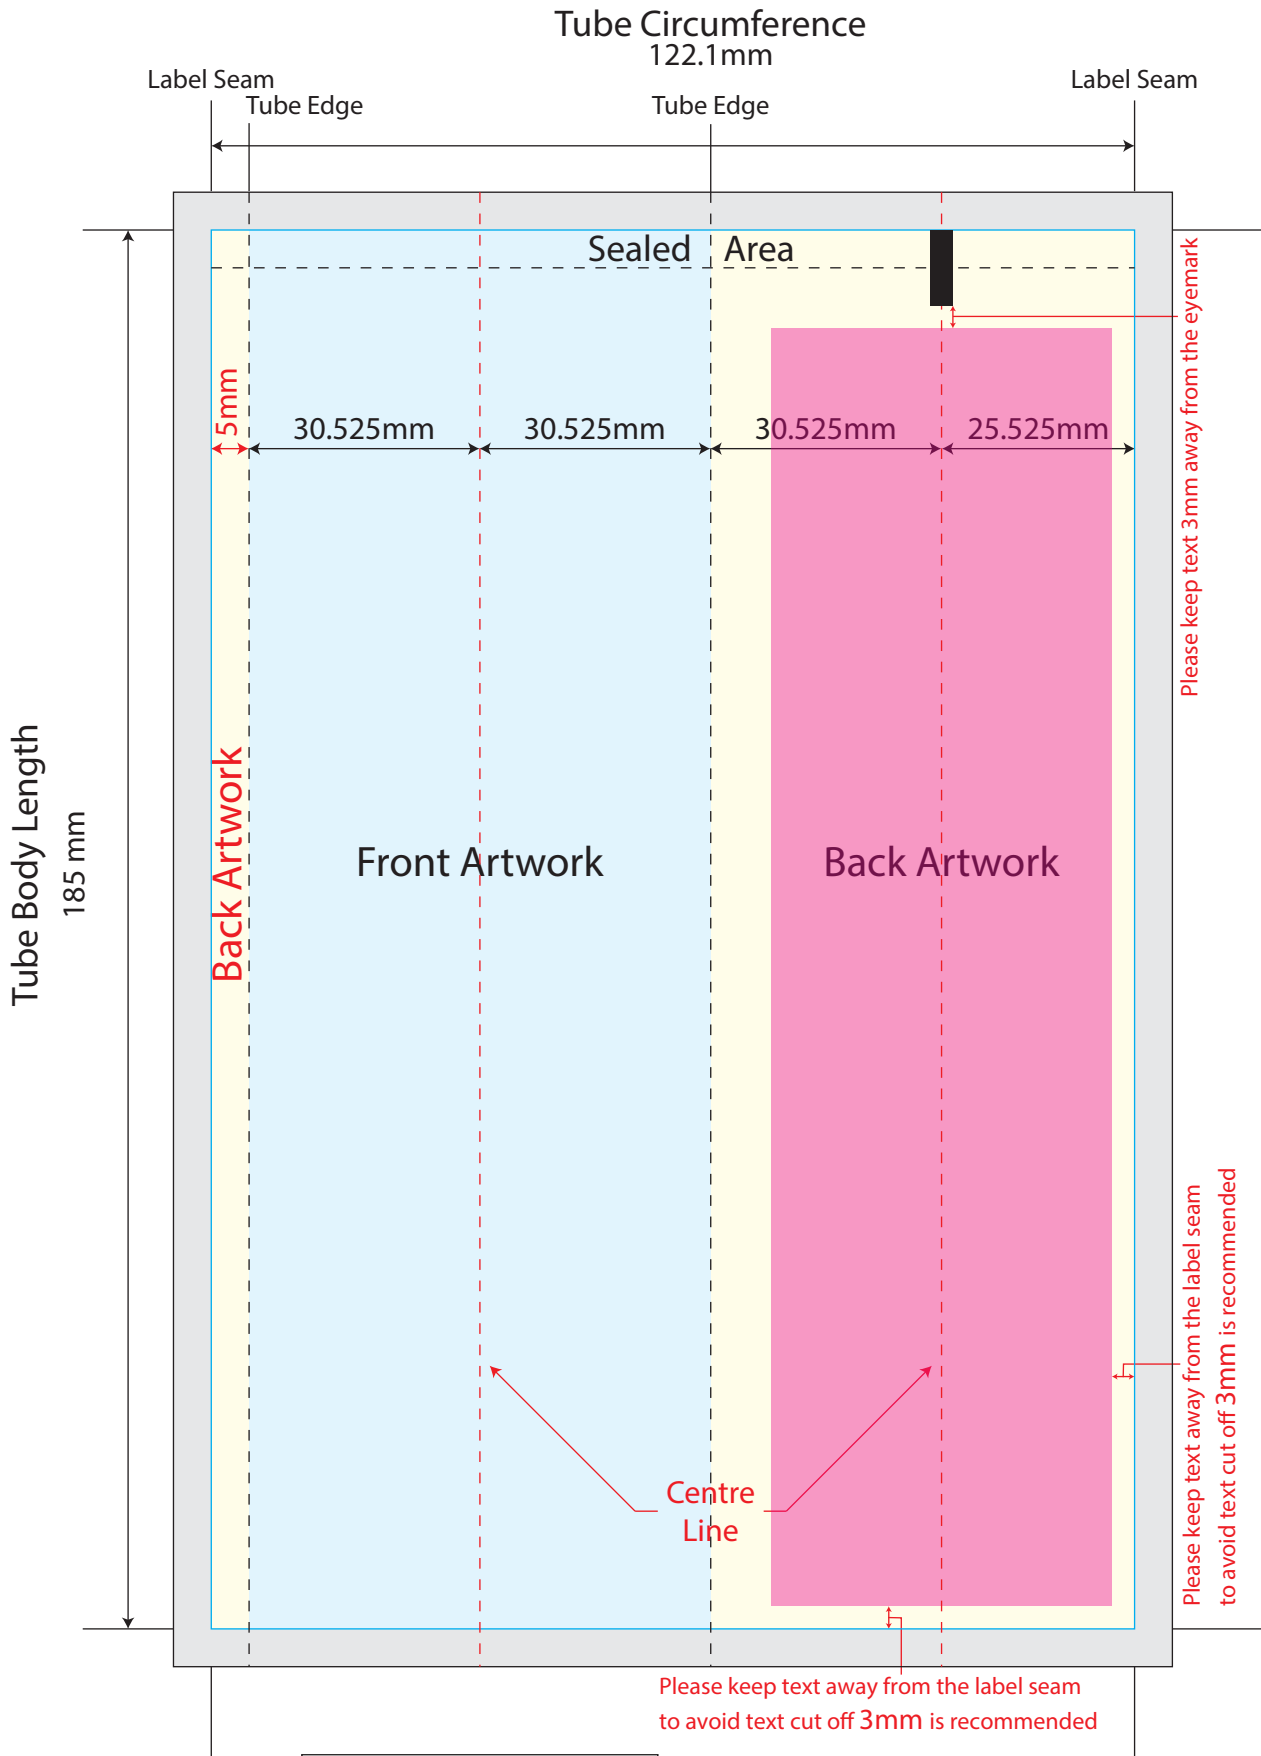

# In-Mold Label Artwork Template

Tube size : D38.5 x 180 mm

Note: Please avoid continuous graphics at label seam

- Bleed area (5mm width)
- Index mark (3mm x 10mm)
- Front Artwork
- Back Artwork

# In-Mold Label Artwork Template

Tube size : D38.5 x 185 mm

Note: Please avoid continuous graphics at label seam

- Bleed area (5mm width)
- Index mark (3mm x 10mm)
- Front Artwork
- Back Artwork

# In-Mold Label Artwork Template

Tube size : D38.5 x 190 mm

Note: Please avoid continuous graphics at label seam

- Bleed area (5mm width)
- Index mark (3mm x 10mm)
- Front Artwork
- Back Artwork

# In-Mold Label Artwork Template

Tube size : D38.5 x 195 mm

Note: Please avoid continuous graphics at label seam

- Bleed area (5mm width)
- Index mark (3mm x 10mm)
- Front Artwork
- Back Artwork