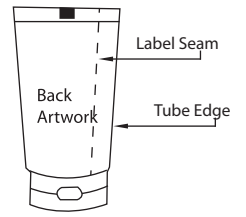

In-Mold Label Artwork Template

Tube size : D38.5 x 165 mm

Note: Please avoid continuous graphics at label seam