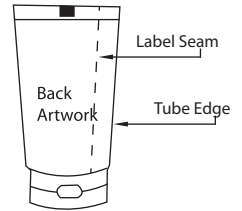

# In-Mold Label Artwork Template

Tube size : D38.5 x 100 mm

Note: Please avoid continuous graphics at label seam

# In-Mold Label Artwork Template

Tube size : D38.5 x 200 mm

Note: Please avoid continuous graphics at label seam

-  Bleed area (5mm width)
-  Index mark (3mm x 10mm)
-  Front Artwork
-  Back Artwork

# In-Mold Label Artwork Template

Tube size : D38.5 x 202.15 mm

Note: Please avoid continuous graphics at label seam

-  Bleed area (5mm width)
-  Index mark (3mm x 10mm)
-  Front Artwork
-  Back Artwork