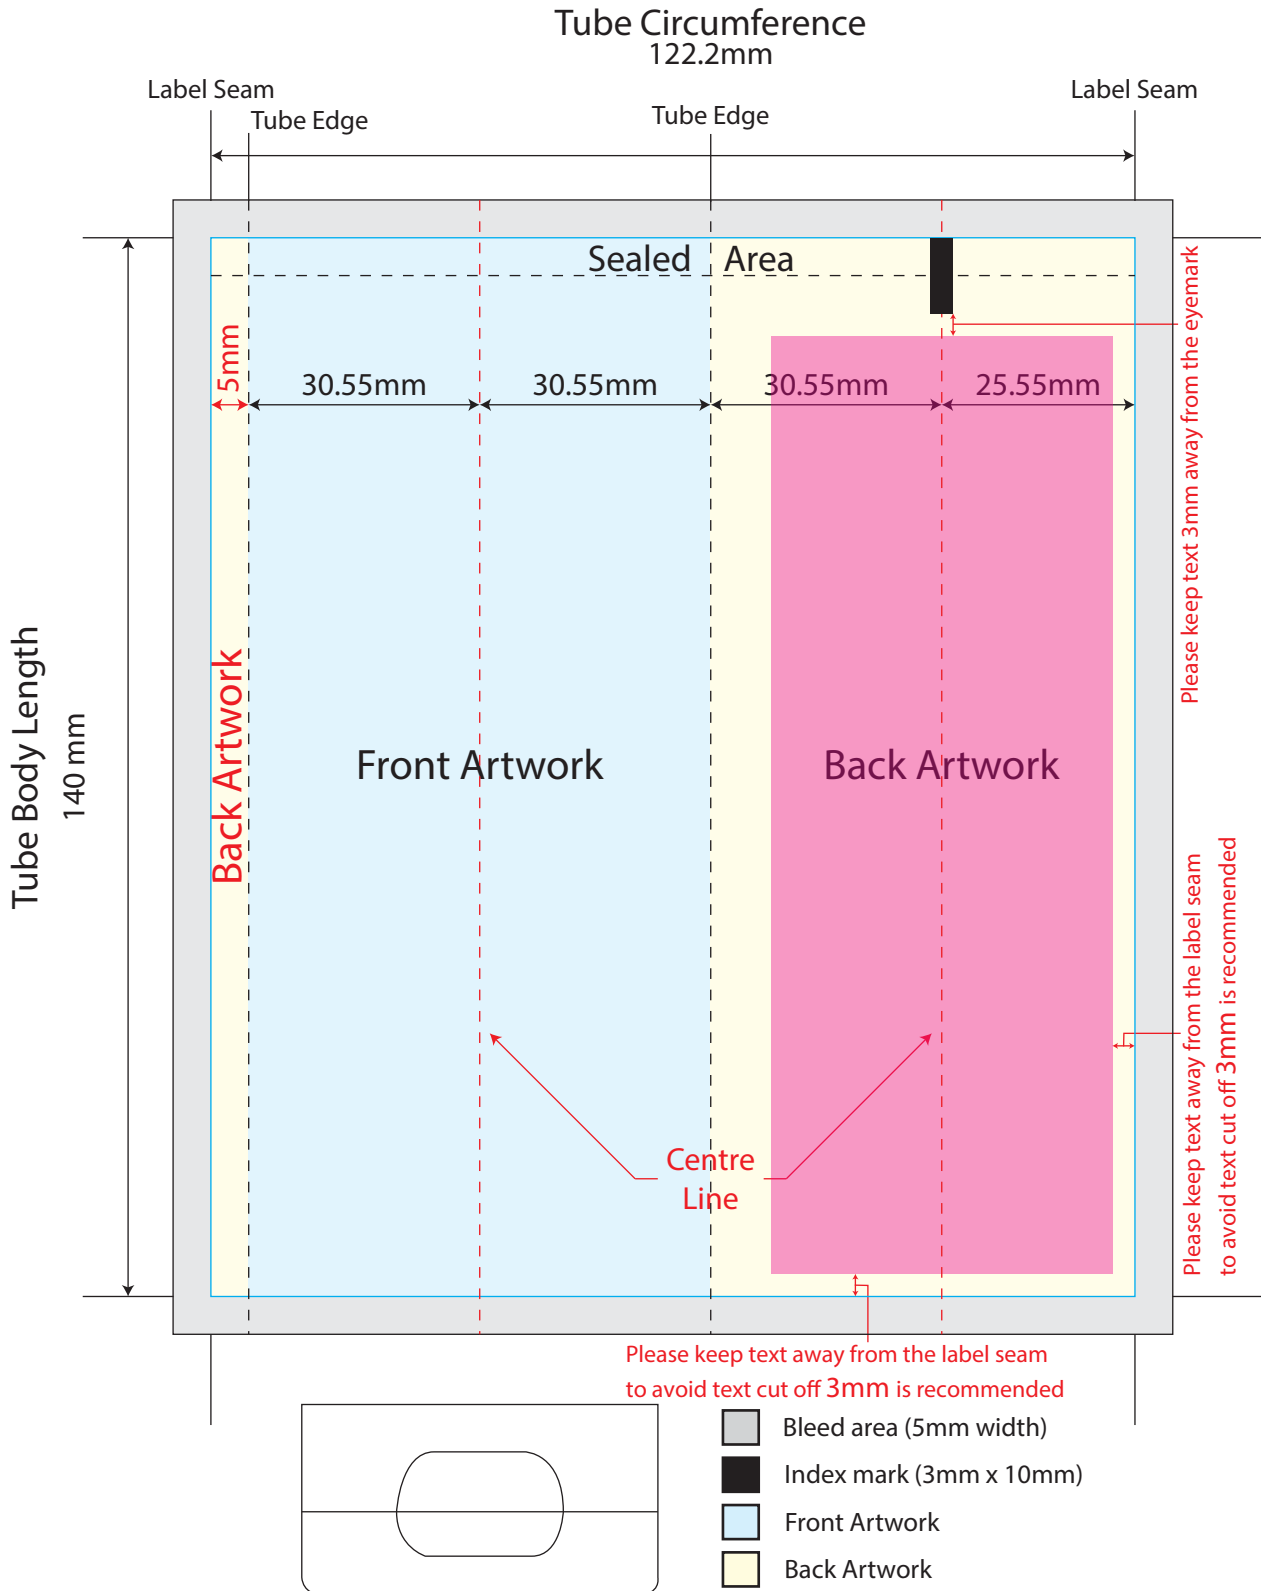

# In-Mold Label Artwork Template

Tube size : D38.5 x 135 mm

Note: Please avoid continuous graphics at label seam

# In-Mold Label Artwork Template

Tube size : D38.5 x 140 mm

Note: Please avoid continuous graphics at label seam

# In-Mold Label Artwork Template

Tube size : D38.5 x 180 mm

Note: Please avoid continuous graphics at label seam

- Bleed area (5mm width)
- Index mark (3mm x 10mm)
- Front Artwork
- Back Artwork

# In-Mold Label Artwork Template

Tube size : D38.5 x 185 mm

Note: Please avoid continuous graphics at label seam

- Bleed area (5mm width)
- Index mark (3mm x 10mm)
- Front Artwork
- Back Artwork