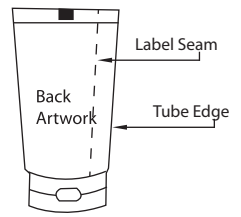

# In-Mold Label Artwork Template

Tube size : D38.5 x 195 mm

Note: Please avoid continuous graphics at label seam

- Bleed area (5mm width)
- Index mark (3mm x 10mm)
- Front Artwork
- Back Artwork

# In-Mold Label Artwork Template

Tube size : D38.5 x 200 mm

Note: Please avoid continuous graphics at label seam

-  Bleed area (5mm width)
-  Index mark (3mm x 10mm)
-  Front Artwork
-  Back Artwork

# In-Mold Label Artwork Template

Tube size : D38.5 x 202.15 mm

Note: Please avoid continuous graphics at label seam

-  Bleed area (5mm width)
-  Index mark (3mm x 10mm)
-  Front Artwork
-  Back Artwork