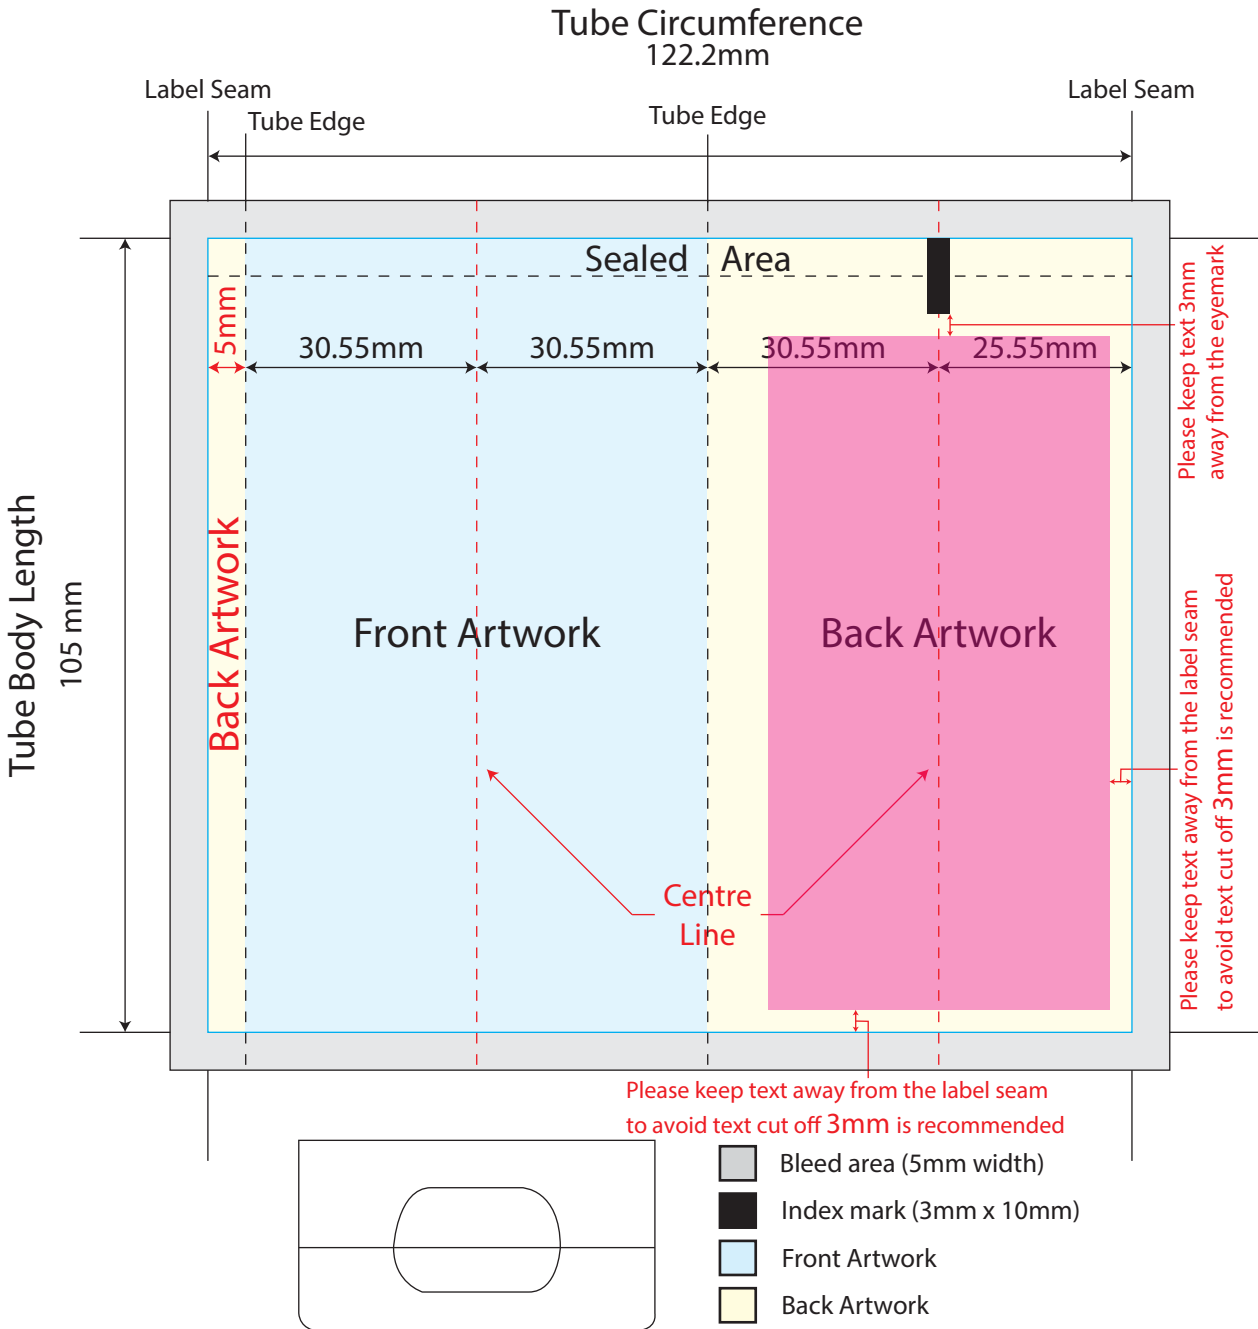

In-Mold Label Artwork Template

Tube size : D38.5 x 105 mm

Note: Please avoid continuous graphics at label seam