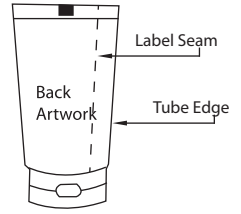

In-Mold Label Artwork Template

Tube size : D38.5 x 173.8 mm

Note: Please avoid continuous graphics at label seam