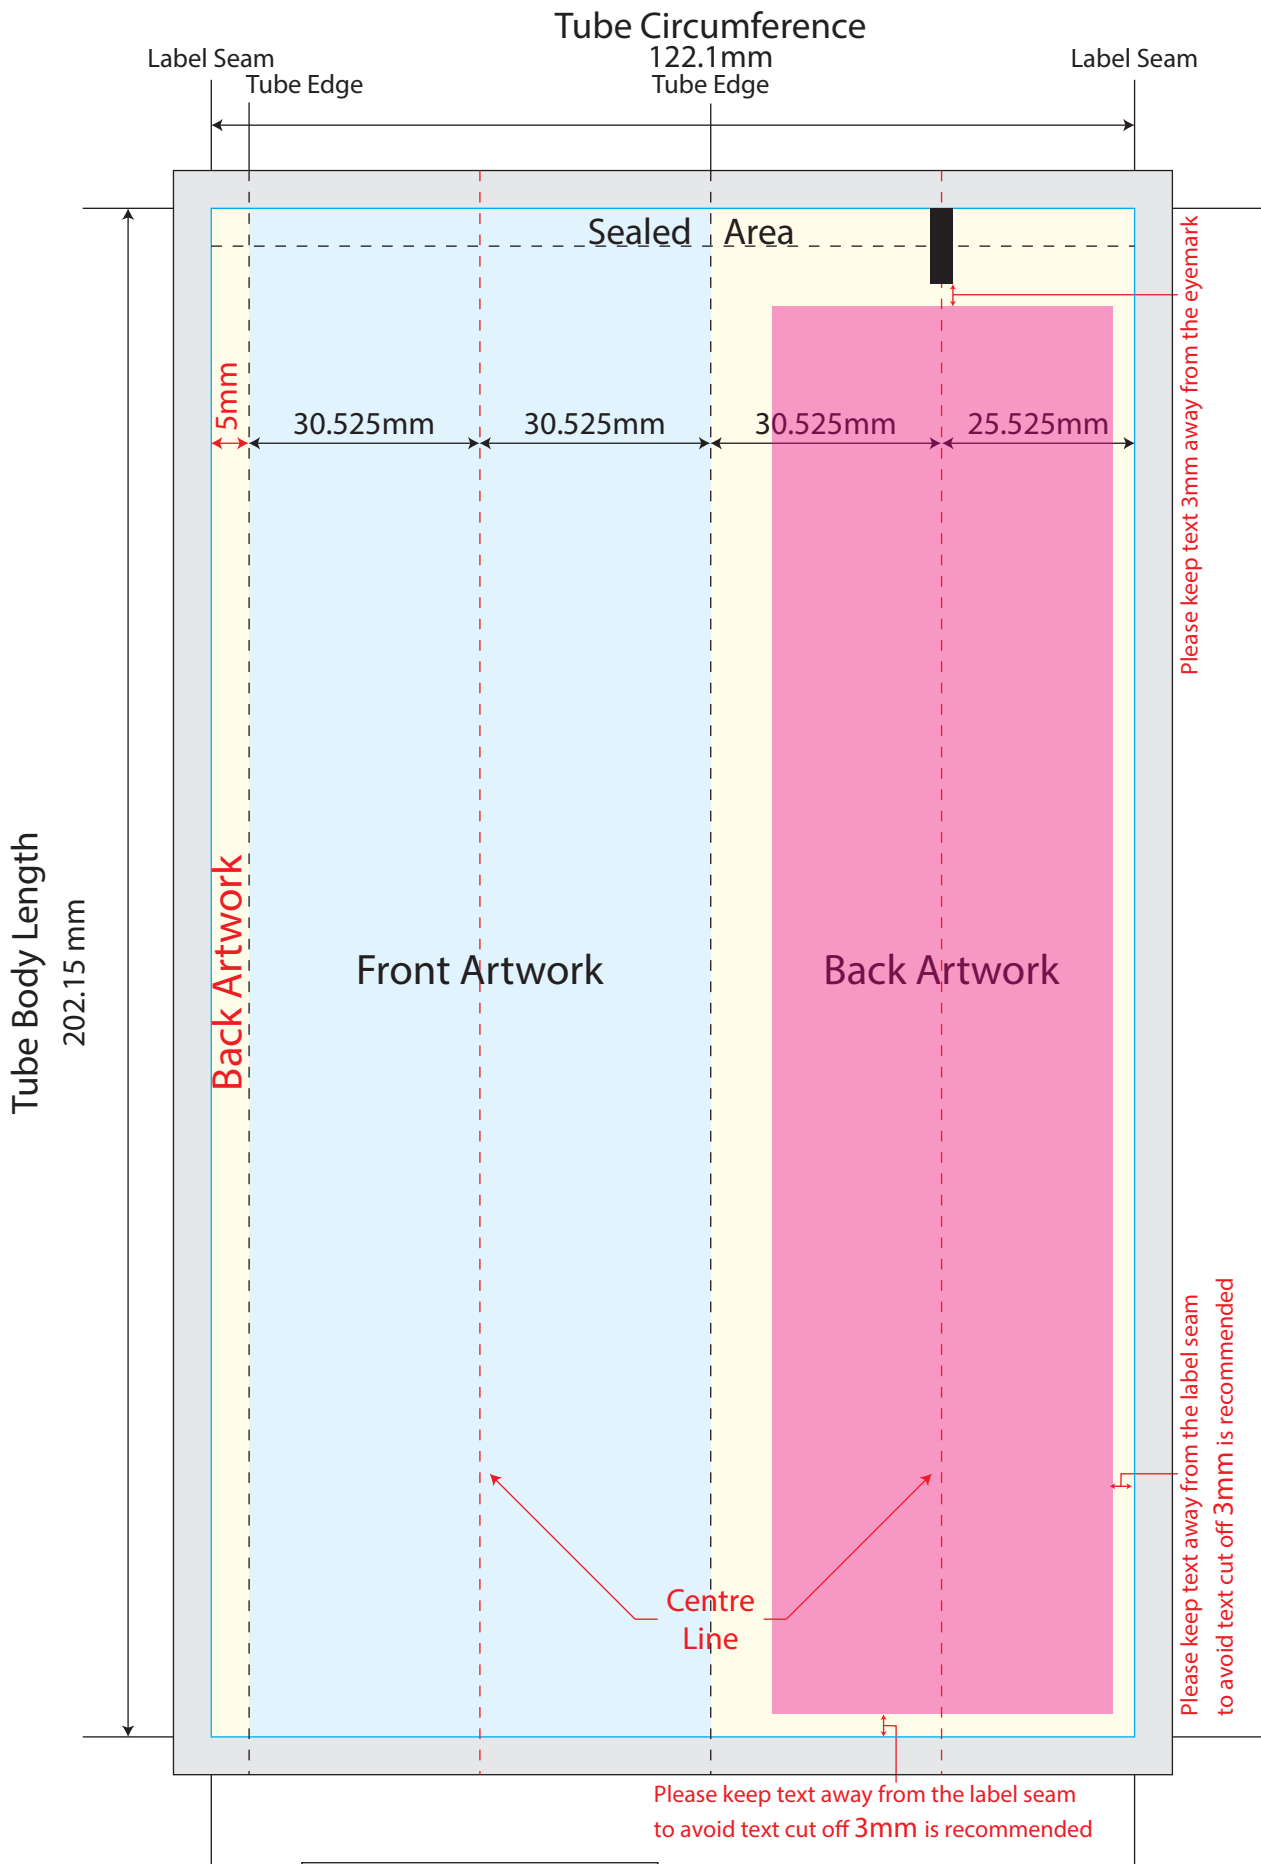

# In-Mold Label Artwork Template

Tube size : D38.5 x 190 mm

Note: Please avoid continuous graphics at label seam

- Bleed area (5mm width)
- Index mark (3mm x 10mm)
- Front Artwork
- Back Artwork

# In-Mold Label Artwork Template

Tube size : D38.5 x 195 mm

Note: Please avoid continuous graphics at label seam

- Bleed area (5mm width)
- Index mark (3mm x 10mm)
- Front Artwork
- Back Artwork

# In-Mold Label Artwork Template

Tube size : D38.5 x 200 mm

Note: Please avoid continuous graphics at label seam

-  Bleed area (5mm width)
-  Index mark (3mm x 10mm)
-  Front Artwork
-  Back Artwork

# In-Mold Label Artwork Template

Tube size : D38.5 x 202.15 mm

Note: Please avoid continuous graphics at label seam

-  Bleed area (5mm width)
-  Index mark (3mm x 10mm)
-  Front Artwork
-  Back Artwork