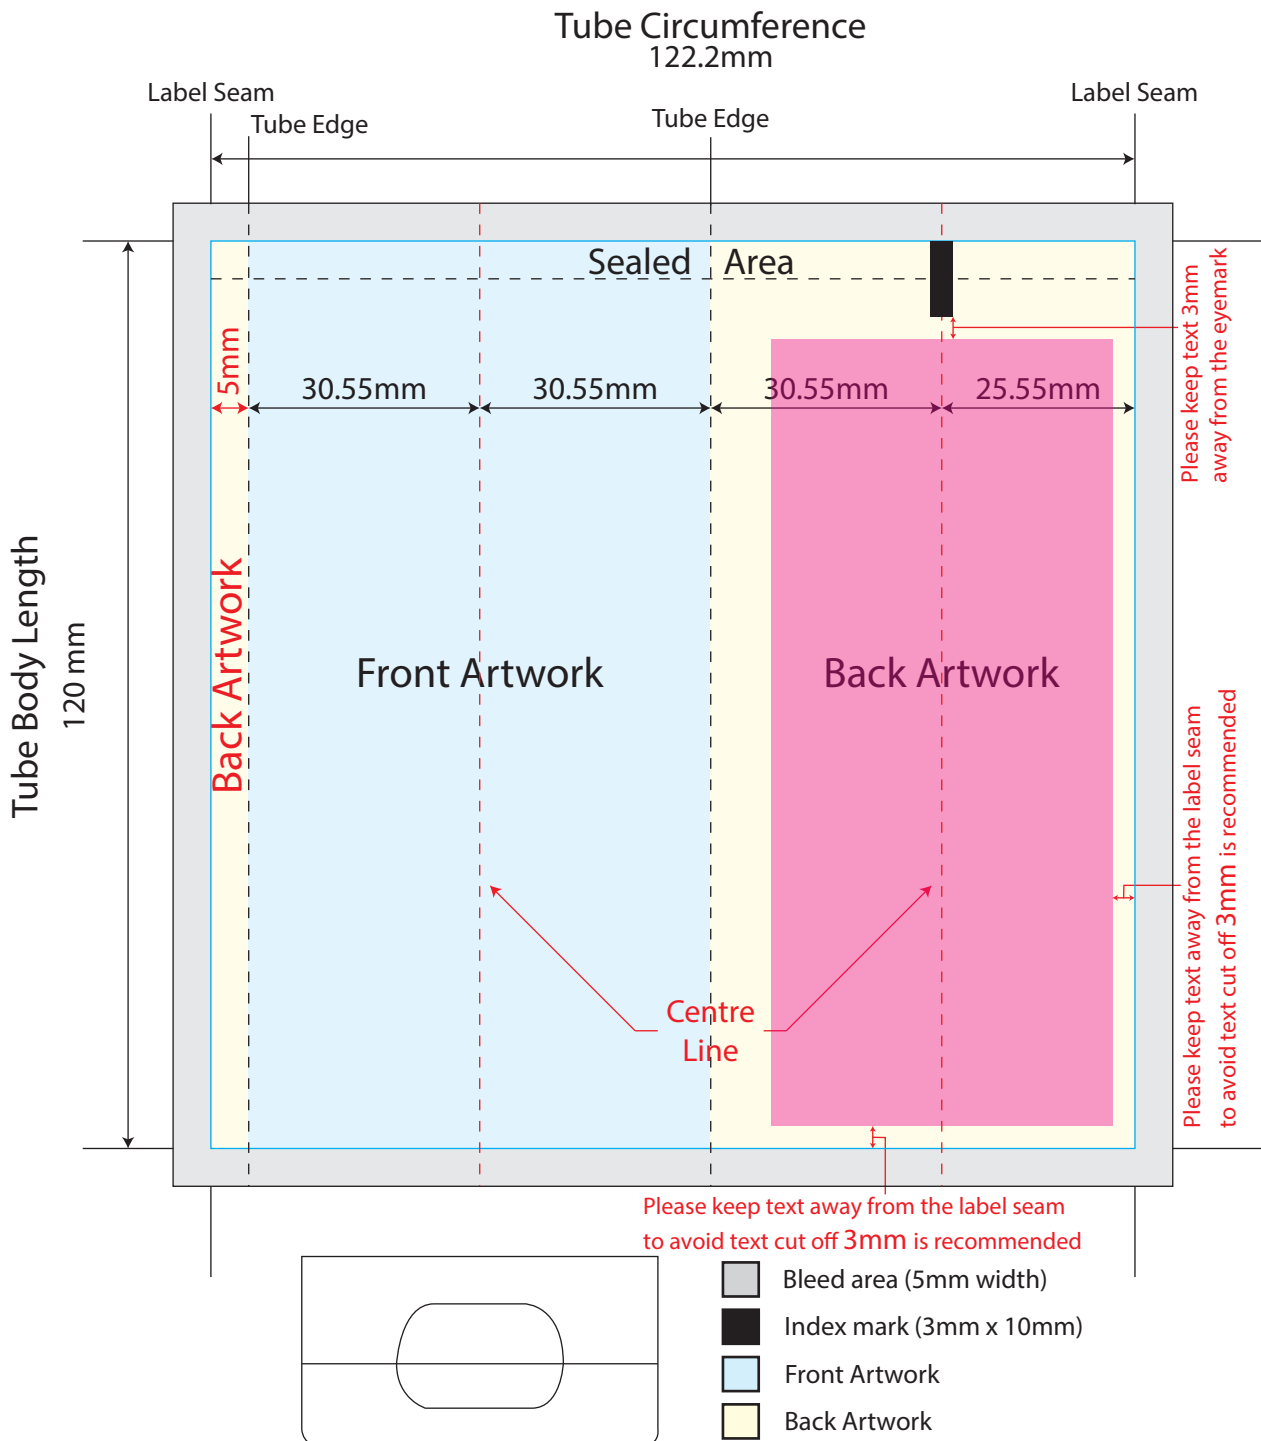

# In-Mold Label Artwork Template

Tube size : D38.5 x 115 mm

Note: Please avoid continuous graphics at label seam

# In-Mold Label Artwork Template

Tube size : D38.5 x 120 mm

Note: Please avoid continuous graphics at label seam

# In-Mold Label Artwork Template

Tube size : D38.5 x 180 mm

Note: Please avoid continuous graphics at label seam

- Bleed area (5mm width)
- Index mark (3mm x 10mm)
- Front Artwork
- Back Artwork

# In-Mold Label Artwork Template

Tube size : D38.5 x 185 mm

Note: Please avoid continuous graphics at label seam

- Bleed area (5mm width)
- Index mark (3mm x 10mm)
- Front Artwork
- Back Artwork