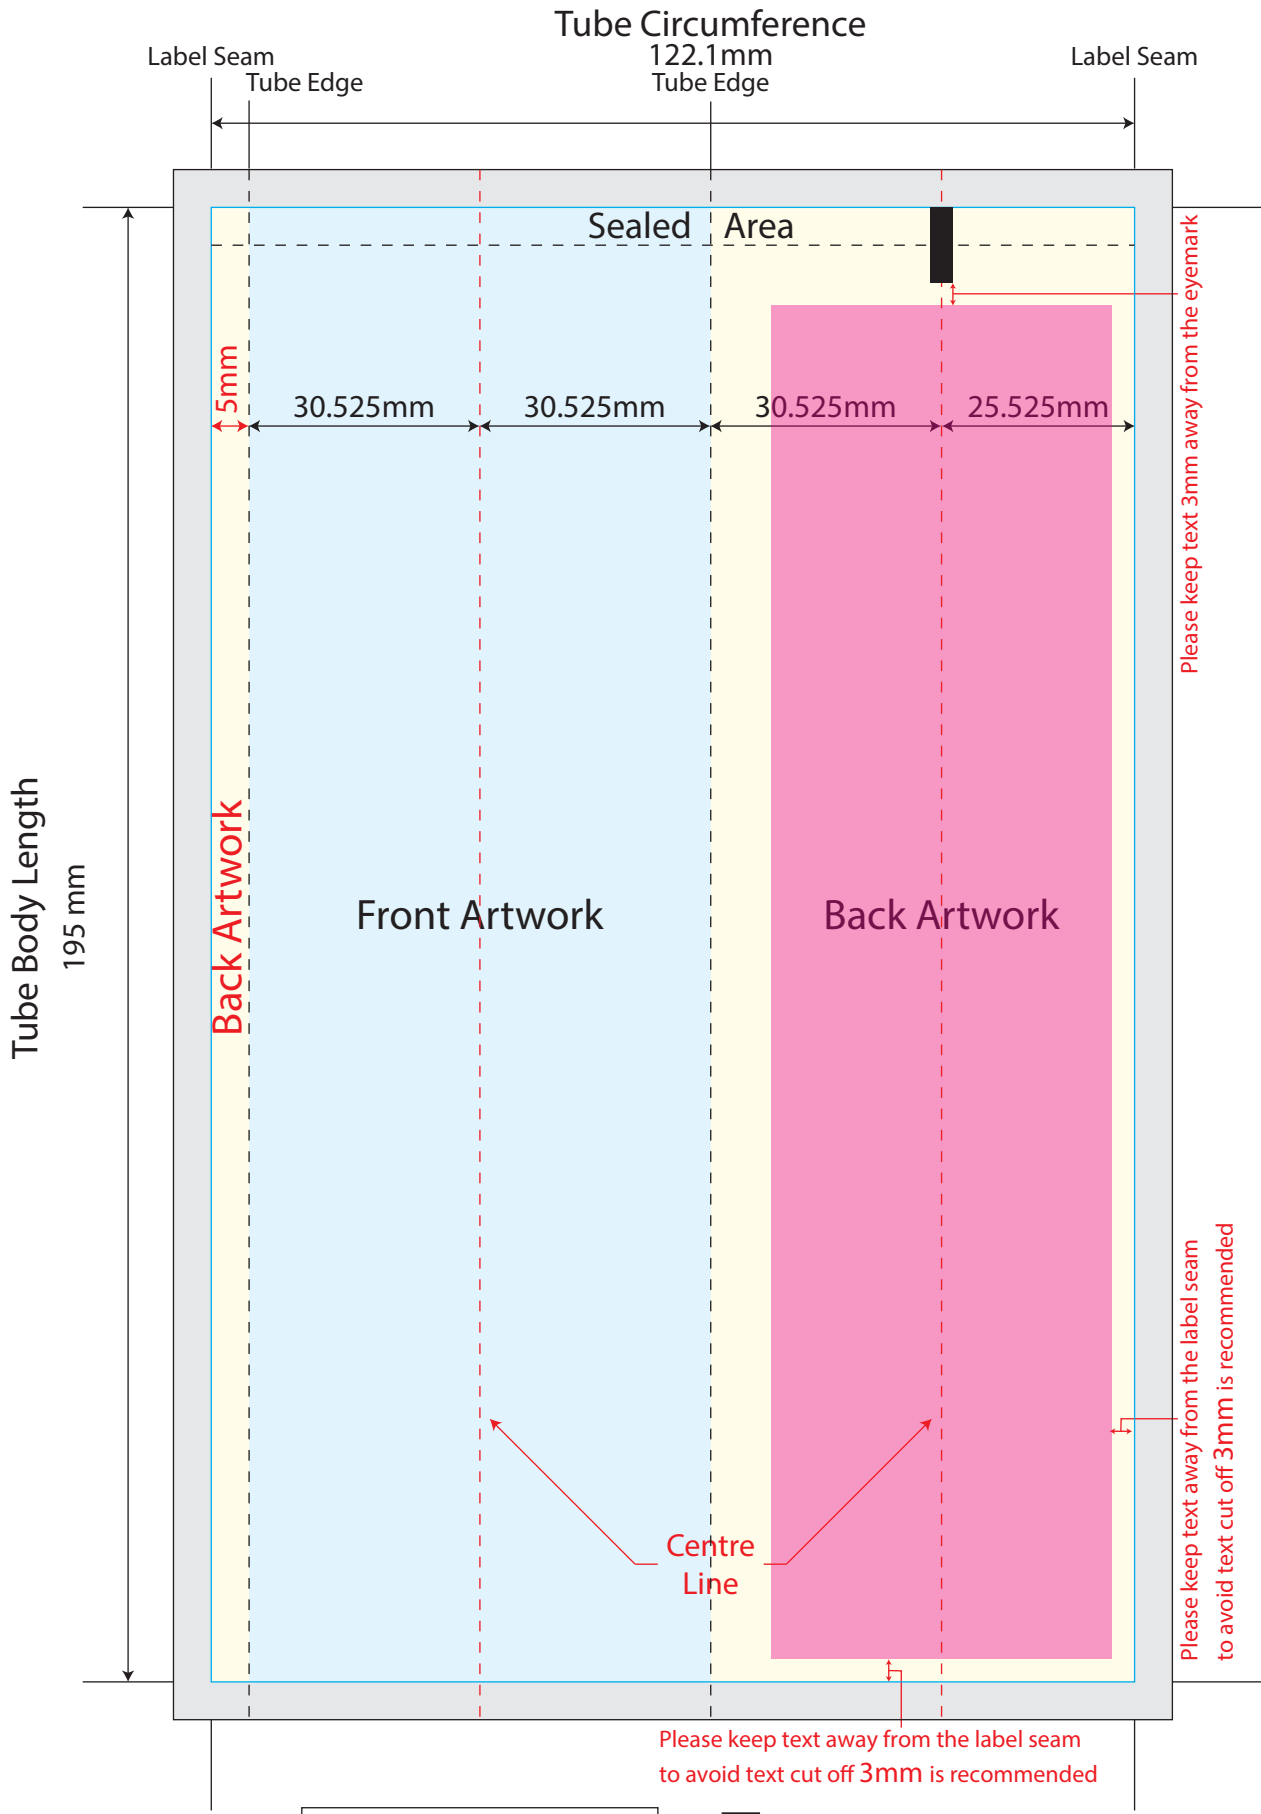

# In-Mold Label Artwork Template

Tube size : D38.5 x 180 mm

Note: Please avoid continuous graphics at label seam

- Bleed area (5mm width)
- Index mark (3mm x 10mm)
- Front Artwork
- Back Artwork

# In-Mold Label Artwork Template

Tube size : D38.5 x 185 mm

Note: Please avoid continuous graphics at label seam

- Bleed area (5mm width)
- Index mark (3mm x 10mm)
- Front Artwork
- Back Artwork

# In-Mold Label Artwork Template

Tube size : D38.5 x 190 mm

Note: Please avoid continuous graphics at label seam

- Bleed area (5mm width)
- Index mark (3mm x 10mm)
- Front Artwork
- Back Artwork

# In-Mold Label Artwork Template

Tube size : D38.5 x 195 mm

Note: Please avoid continuous graphics at label seam

- Bleed area (5mm width)
- Index mark (3mm x 10mm)
- Front Artwork
- Back Artwork