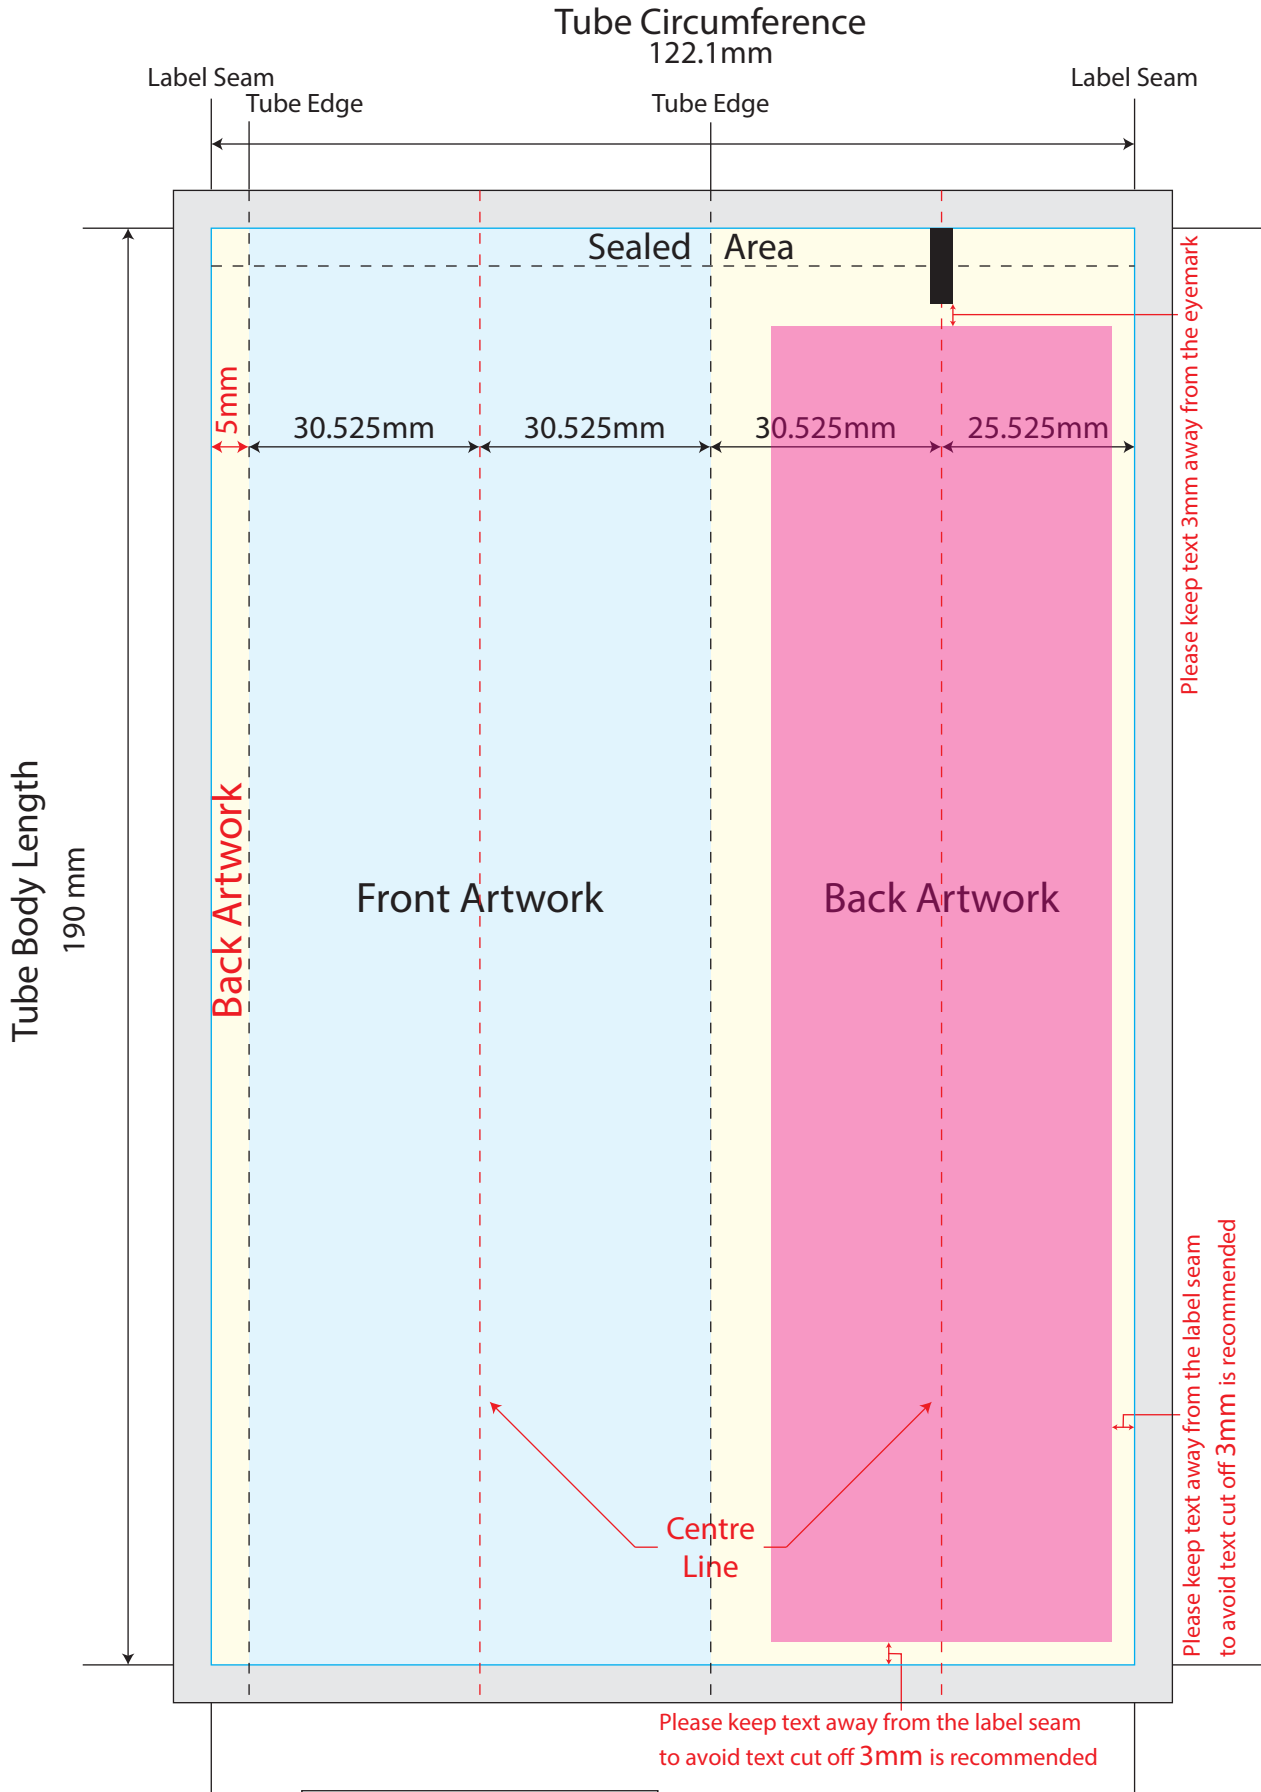

# In-Mold Label Artwork Template

Tube size : D38.5 x 180 mm

Note: Please avoid continuous graphics at label seam

- Bleed area (5mm width)
- Index mark (3mm x 10mm)
- Front Artwork
- Back Artwork

# In-Mold Label Artwork Template

Tube size : D38.5 x 185 mm

Note: Please avoid continuous graphics at label seam

- Bleed area (5mm width)
- Index mark (3mm x 10mm)
- Front Artwork
- Back Artwork

# In-Mold Label Artwork Template

Tube size : D38.5 x 190 mm

Note: Please avoid continuous graphics at label seam

- Bleed area (5mm width)
- Index mark (3mm x 10mm)
- Front Artwork
- Back Artwork

# In-Mold Label Artwork Template

Tube size : D38.5 x 195 mm

Note: Please avoid continuous graphics at label seam

- Bleed area (5mm width)
- Index mark (3mm x 10mm)
- Front Artwork
- Back Artwork