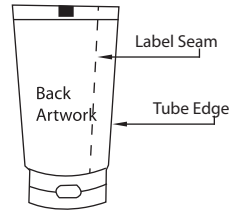

In-Mold Label Artwork Template

Tube size : D38.5 x 105 mm

Note: Please avoid continuous graphics at label seam