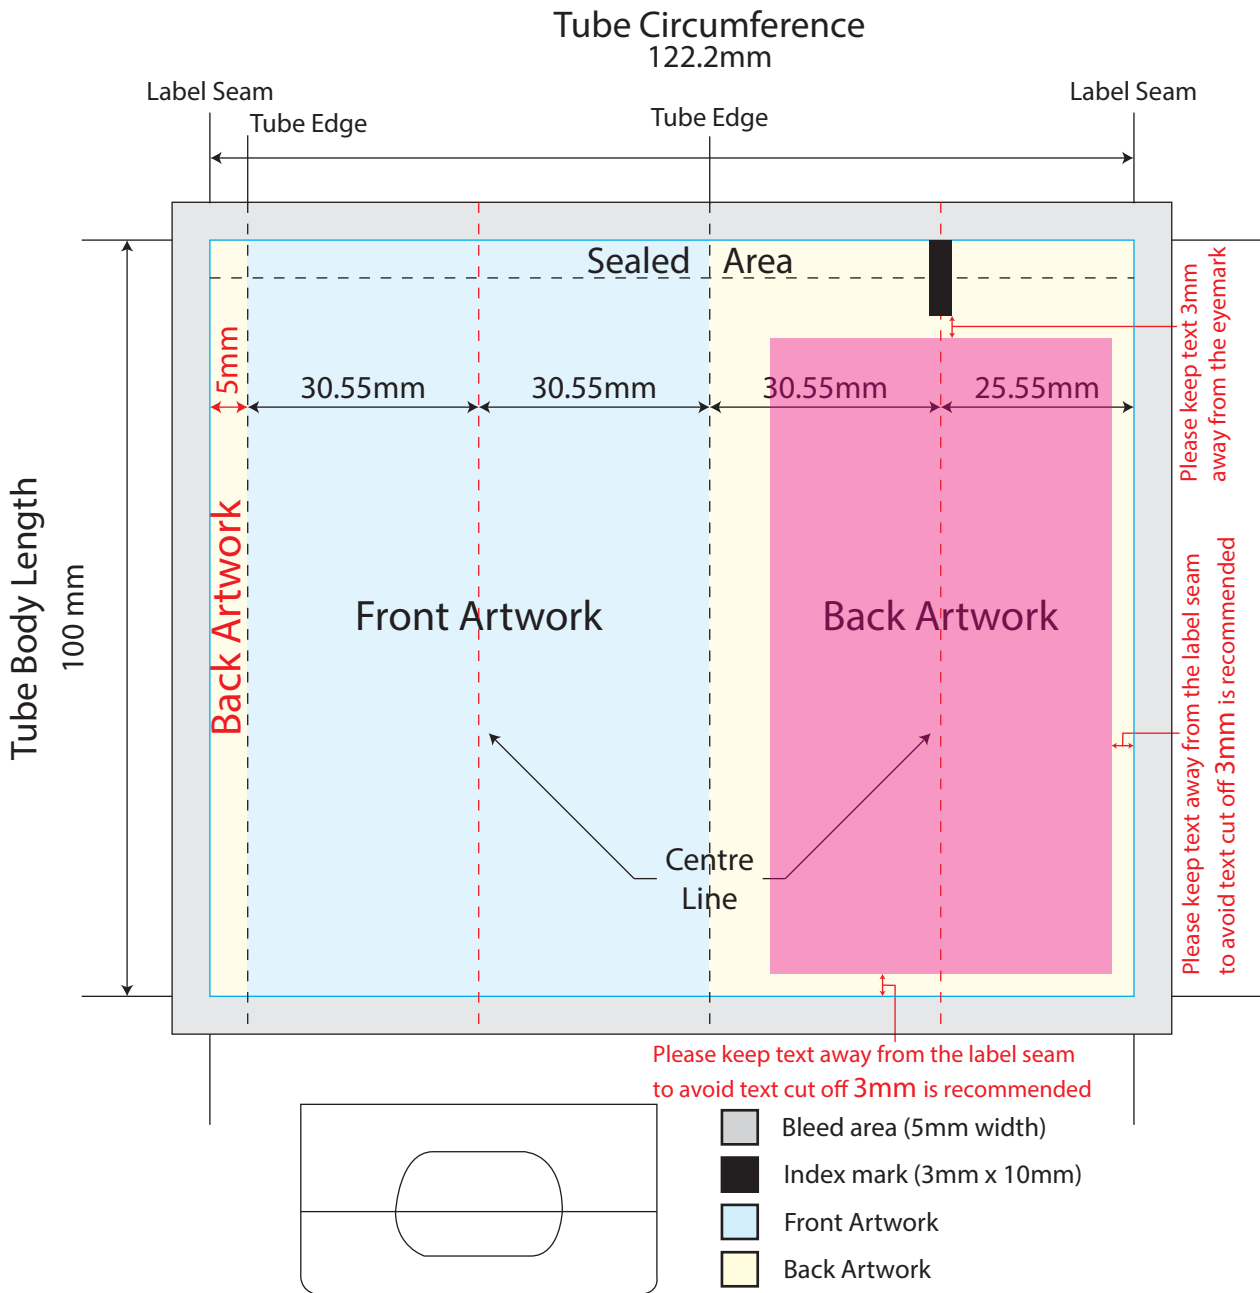

# In-Mold Label Artwork Template

Tube size : D38.5 x 100 mm

Note: Please avoid continuous graphics at label seam

# In-Mold Label Artwork Template

Tube size : D38.5 x 105 mm

Note: Please avoid continuous graphics at label seam

# In-Mold Label Artwork Template

Tube size : D38.5 x 110 mm

Note: Please avoid continuous graphics at label seam

# In-Mold Label Artwork Template

Tube size : D38.5 x 180 mm

Note: Please avoid continuous graphics at label seam

- Bleed area (5mm width)
- Index mark (3mm x 10mm)
- Front Artwork
- Back Artwork