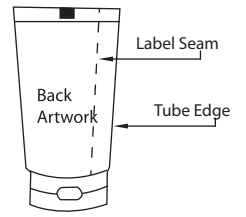

In-Mold Label Artwork Template

Tube size : D38.5 x 150 mm

Note: Please avoid continuous graphics at label seam