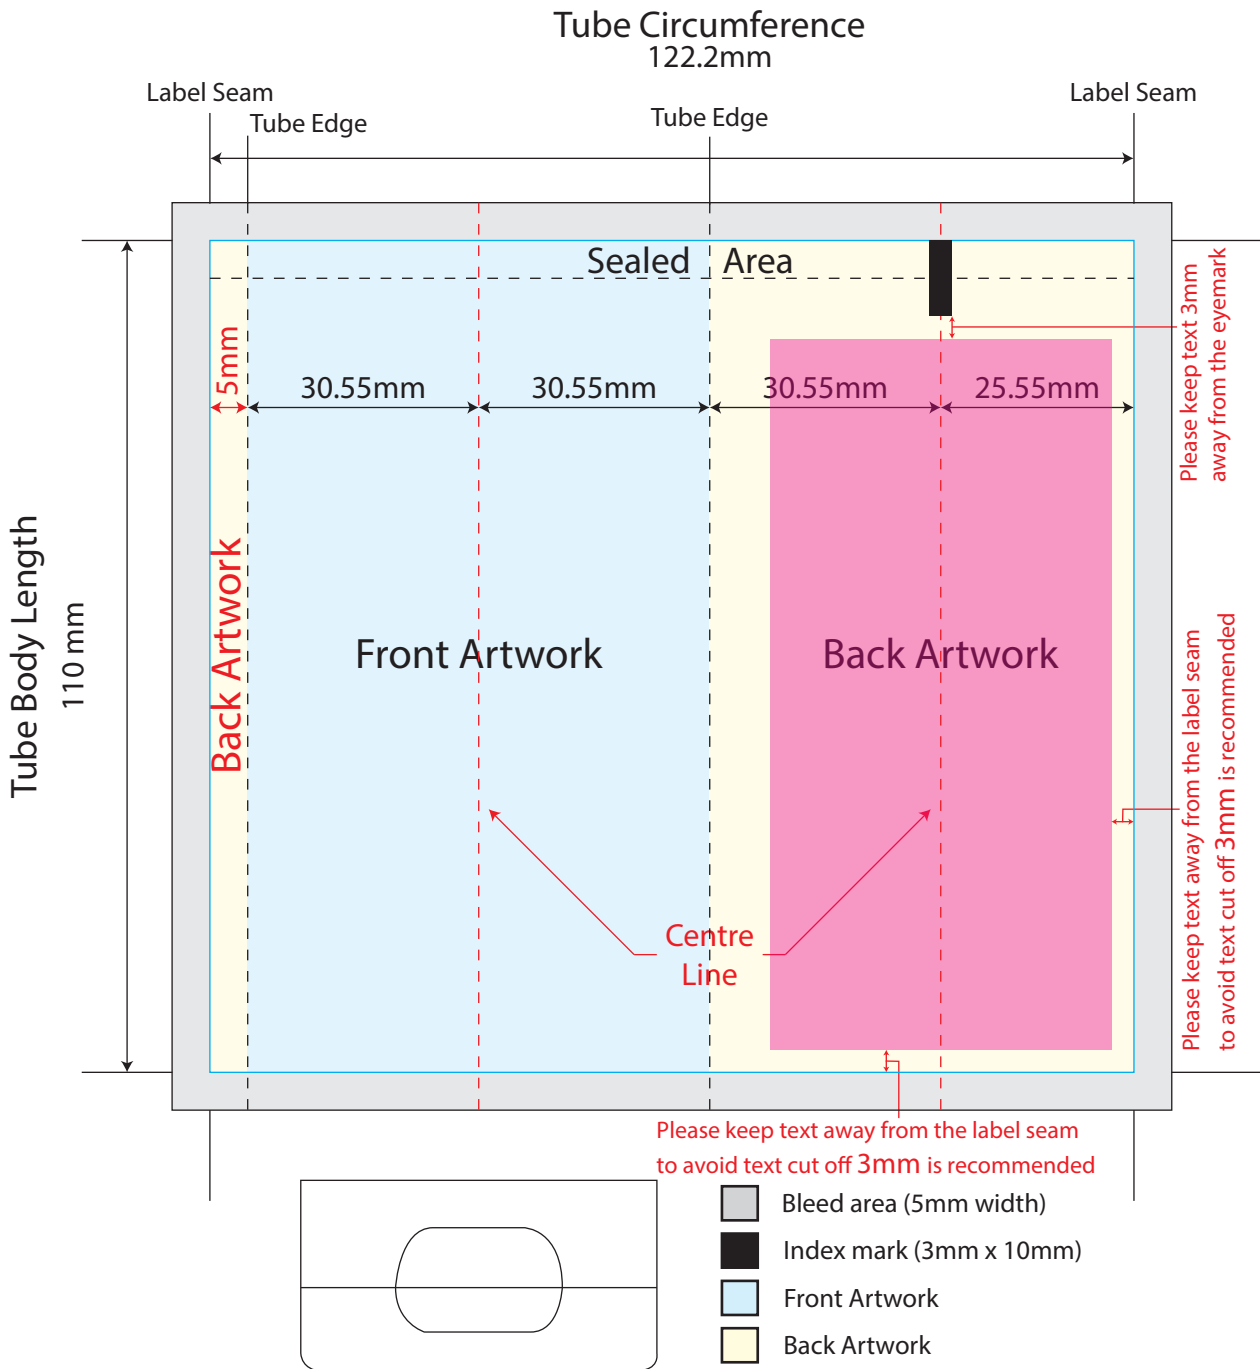

In-Mold Label Artwork Template

Tube size : D38.5 x 110 mm

Note: Please avoid continuous graphics at label seam