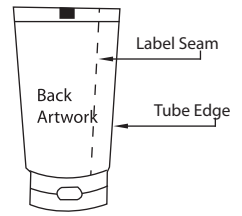

# In-Mold Label Artwork Template

Tube size : D38.5 x 180 mm

Note: Please avoid continuous graphics at label seam

- Bleed area (5mm width)
- Index mark (3mm x 10mm)
- Front Artwork
- Back Artwork

# In-Mold Label Artwork Template

Tube size : D38.5 x 185 mm

Note: Please avoid continuous graphics at label seam

- Bleed area (5mm width)
- Index mark (3mm x 10mm)
- Front Artwork
- Back Artwork