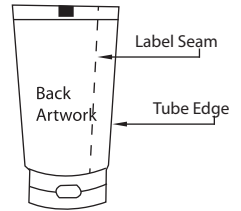

In-Mold Label Artwork Template

Tube size : D38.5 x 115 mm

Note: Please avoid continuous graphics at label seam