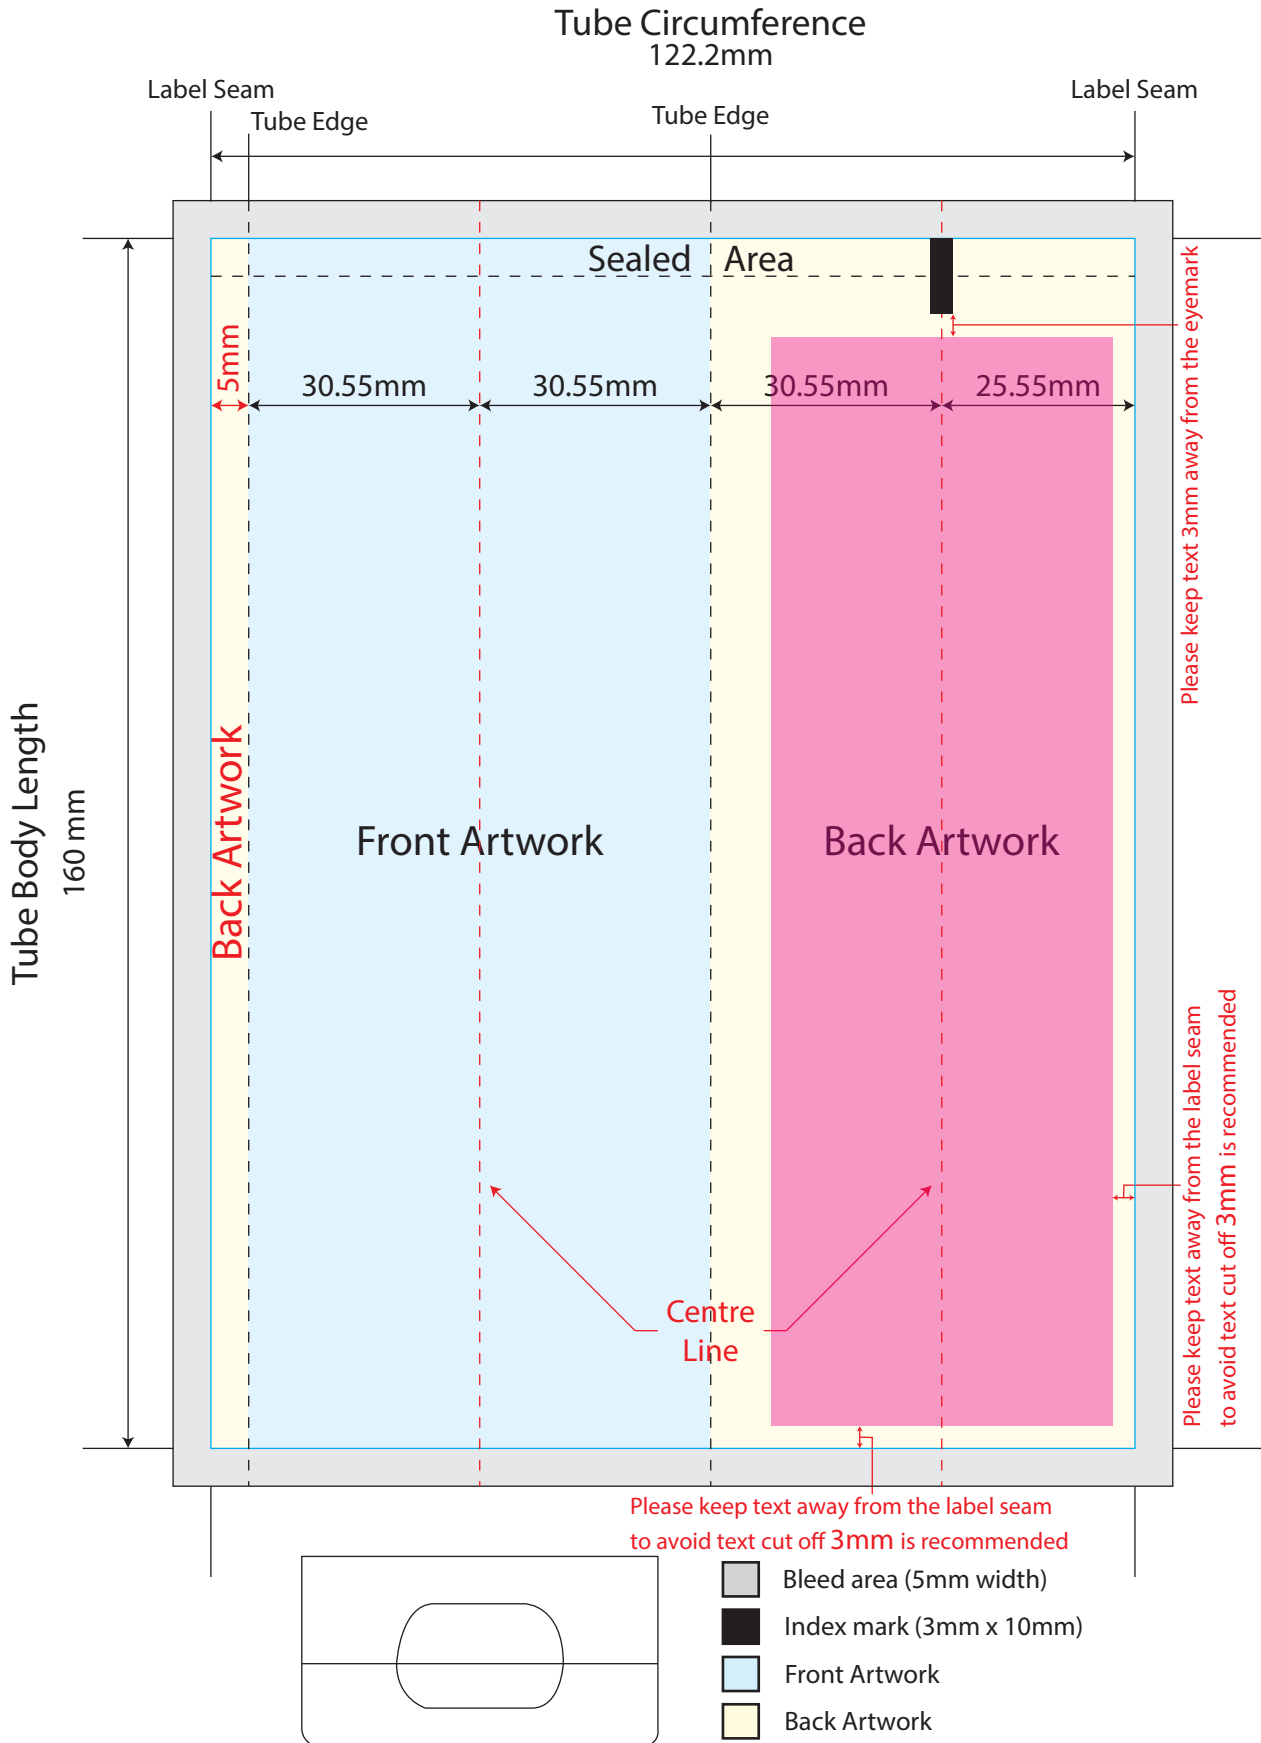

In-Mold Label Artwork Template

Tube size : D38.5 x 160 mm

Note: Please avoid continuous graphics at label seam