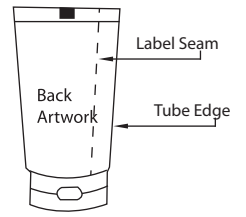

In-Mold Label Artwork Template

Tube size : D38.5 x 120 mm

Note: Please avoid continuous graphics at label seam