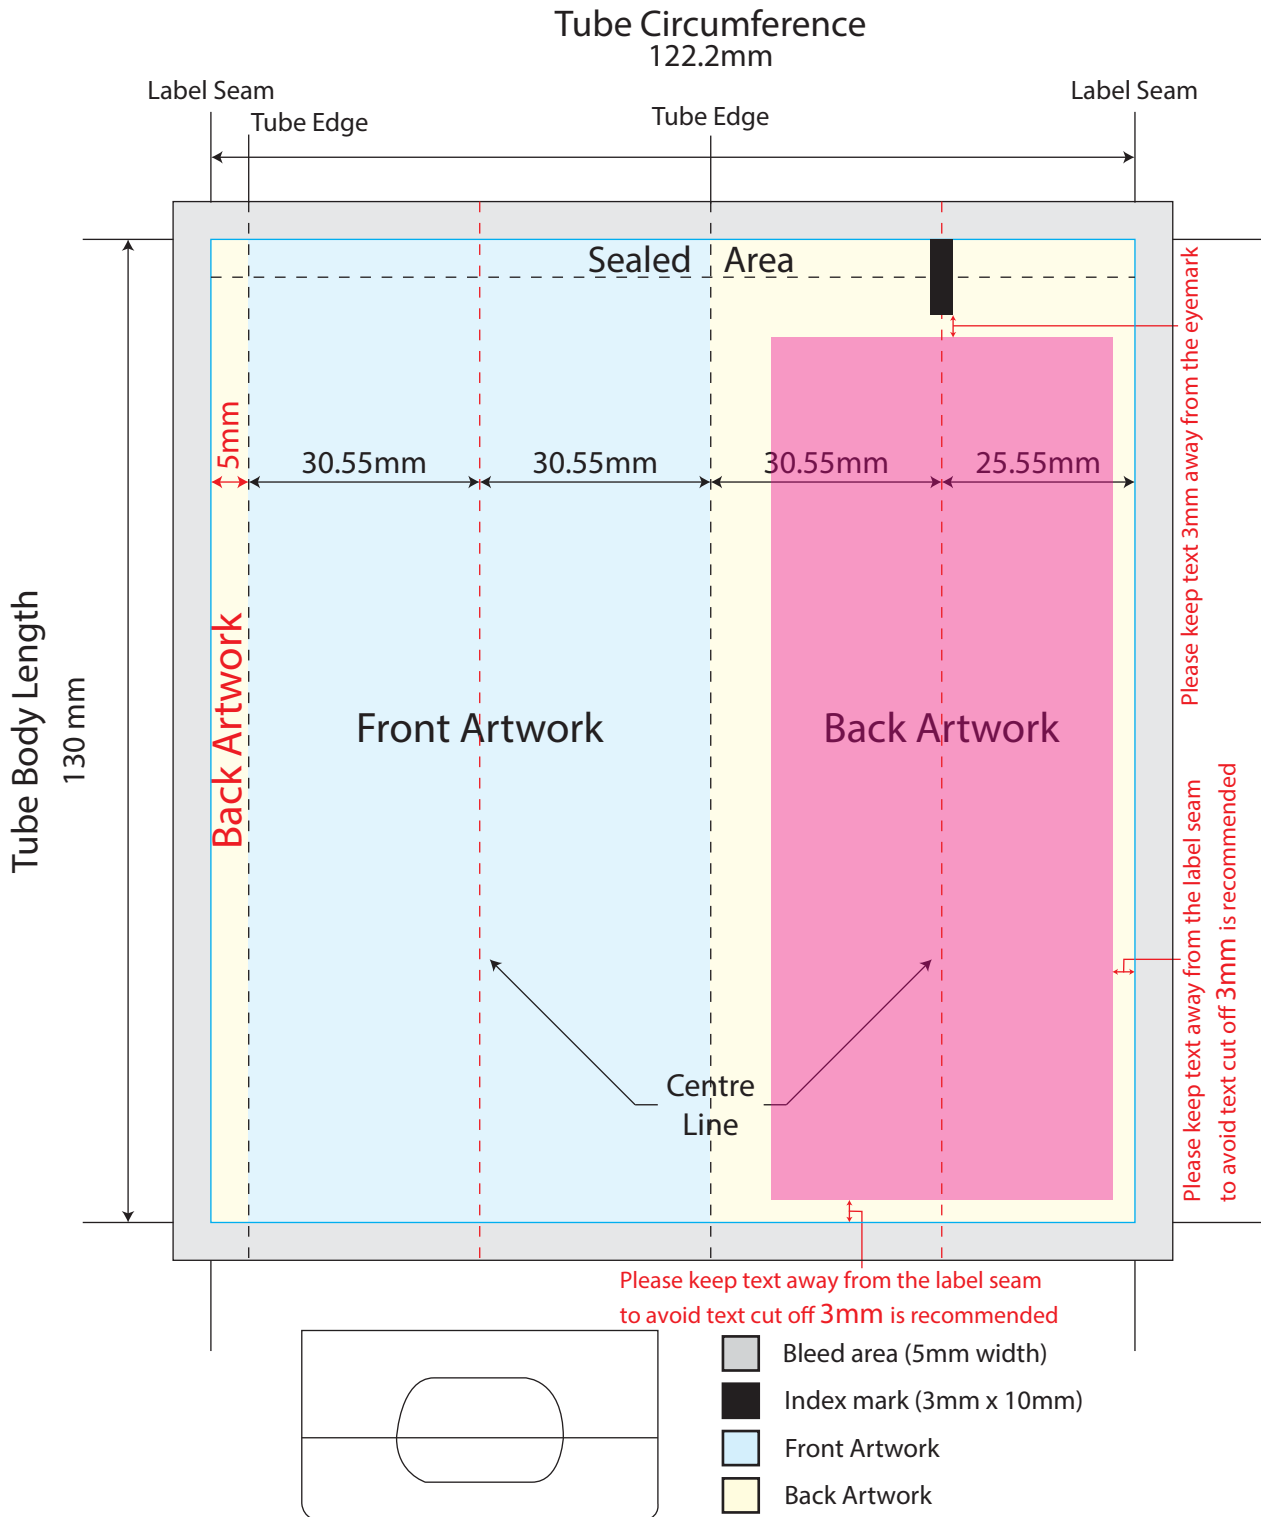

# In-Mold Label Artwork Template

Tube size : D38.5 x 125 mm

Note: Please avoid continuous graphics at label seam

# In-Mold Label Artwork Template

Tube size : D38.5 x 130 mm

Note: Please avoid continuous graphics at label seam

# In-Mold Label Artwork Template

Tube size : D38.5 x 180 mm

Note: Please avoid continuous graphics at label seam

- Bleed area (5mm width)
- Index mark (3mm x 10mm)
- Front Artwork
- Back Artwork

# In-Mold Label Artwork Template

Tube size : D38.5 x 185 mm

Note: Please avoid continuous graphics at label seam

- Bleed area (5mm width)
- Index mark (3mm x 10mm)
- Front Artwork
- Back Artwork