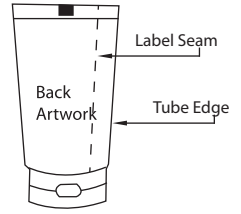

In-Mold Label Artwork Template

Tube size : D38.5 x 170 mm

Note: Please avoid continuous graphics at label seam