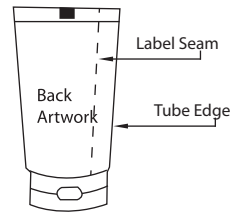

In-Mold Label Artwork Template

Tube size : D38.5 x 140 mm

Note: Please avoid continuous graphics at label seam