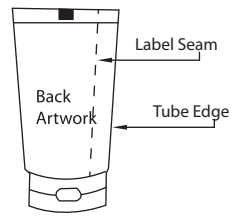

# In-Mold Label Artwork Template

Tube size : D38.5 x 190 mm

Note: Please avoid continuous graphics at label seam

- Bleed area (5mm width)
- Index mark (3mm x 10mm)
- Front Artwork
- Back Artwork

# In-Mold Label Artwork Template

Tube size : D38.5 x 195 mm

Note: Please avoid continuous graphics at label seam

- Bleed area (5mm width)
- Index mark (3mm x 10mm)
- Front Artwork
- Back Artwork

# In-Mold Label Artwork Template

Tube size : D38.5 x 200 mm

Note: Please avoid continuous graphics at label seam

-  Bleed area (5mm width)
-  Index mark (3mm x 10mm)
-  Front Artwork
-  Back Artwork