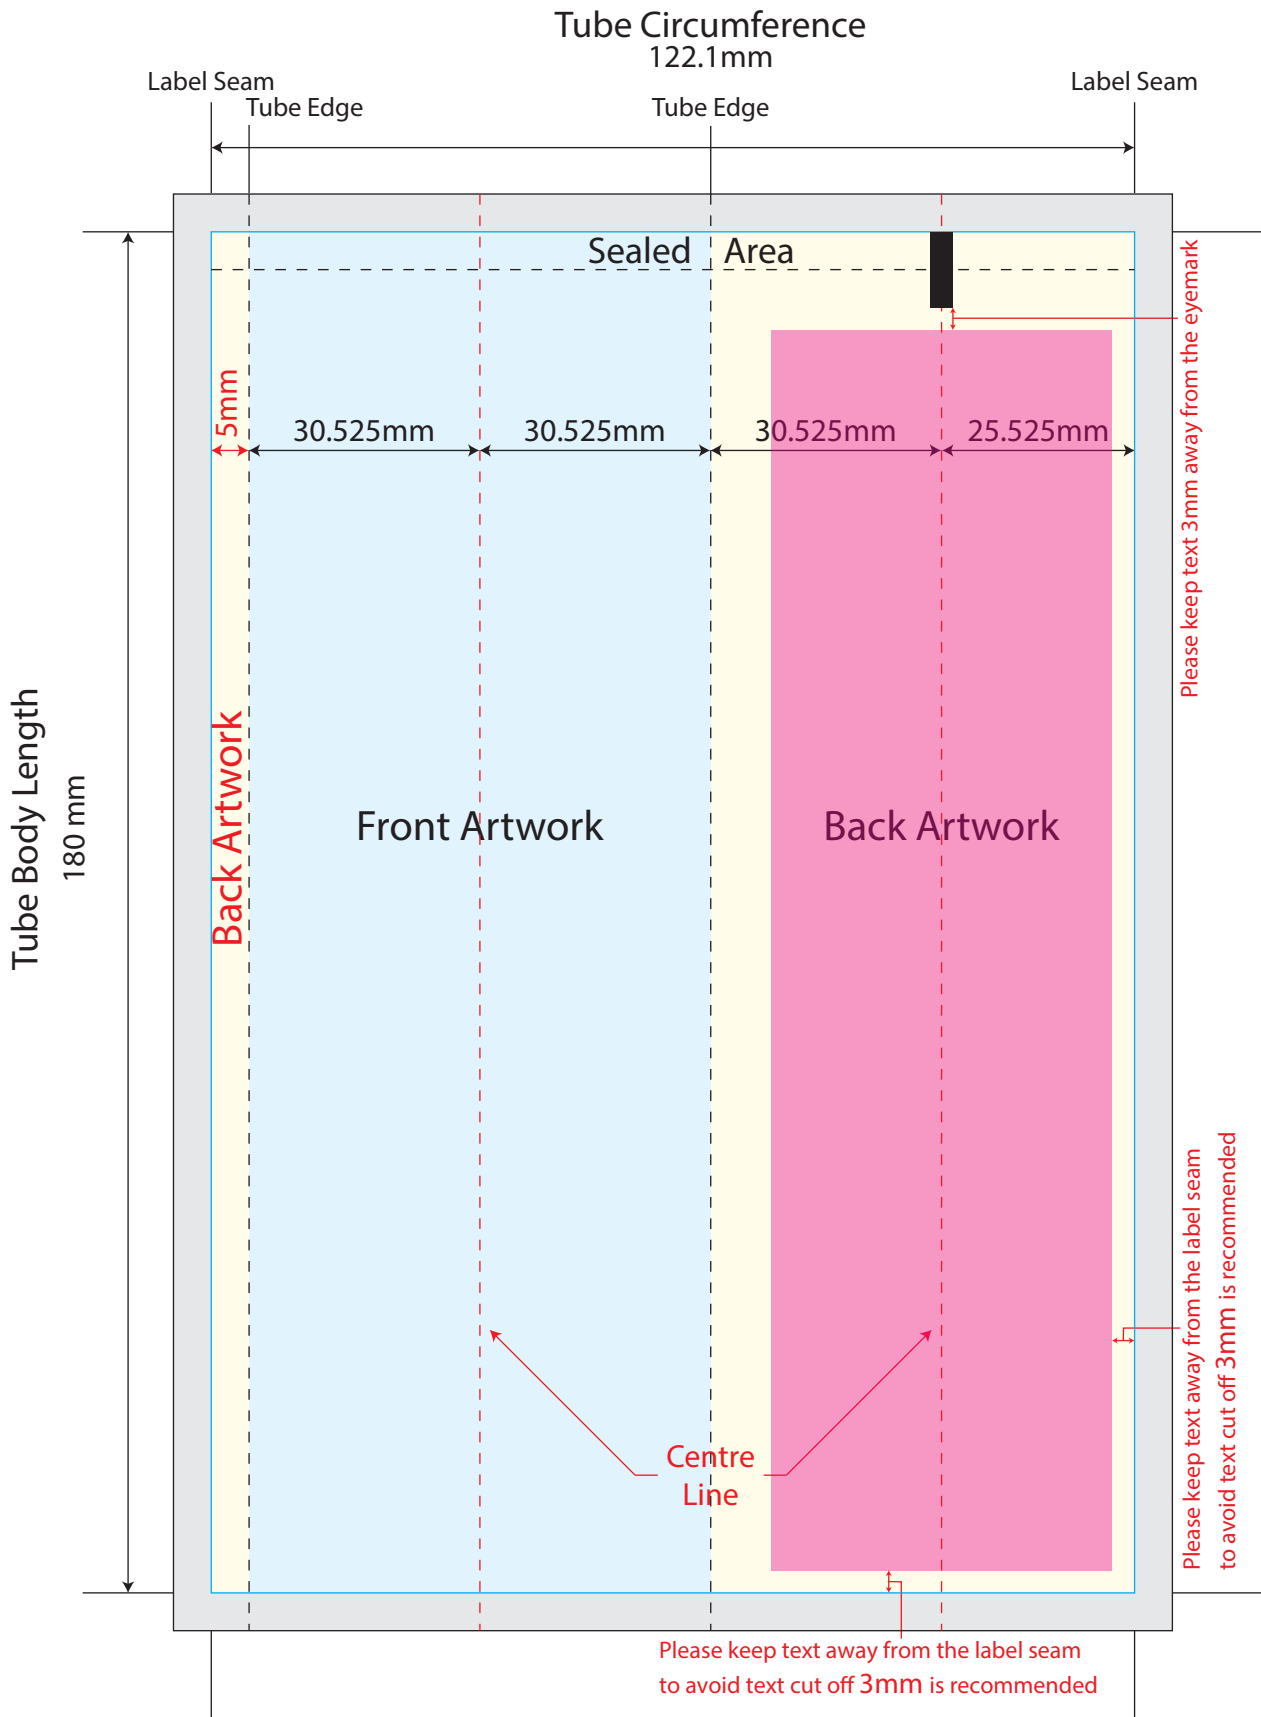

# In-Mold Label Artwork Template

Tube size : D38.5 x 173.8 mm

Note: Please avoid continuous graphics at label seam

# In-Mold Label Artwork Template

Tube size : D38.5 x 180 mm

Note: Please avoid continuous graphics at label seam

- Bleed area (5mm width)
- Index mark (3mm x 10mm)
- Front Artwork
- Back Artwork

# In-Mold Label Artwork Template

Tube size : D38.5 x 185 mm

Note: Please avoid continuous graphics at label seam

- Bleed area (5mm width)
- Index mark (3mm x 10mm)
- Front Artwork
- Back Artwork

# In-Mold Label Artwork Template

Tube size : D38.5 x 190 mm

Note: Please avoid continuous graphics at label seam

- Bleed area (5mm width)
- Index mark (3mm x 10mm)
- Front Artwork
- Back Artwork