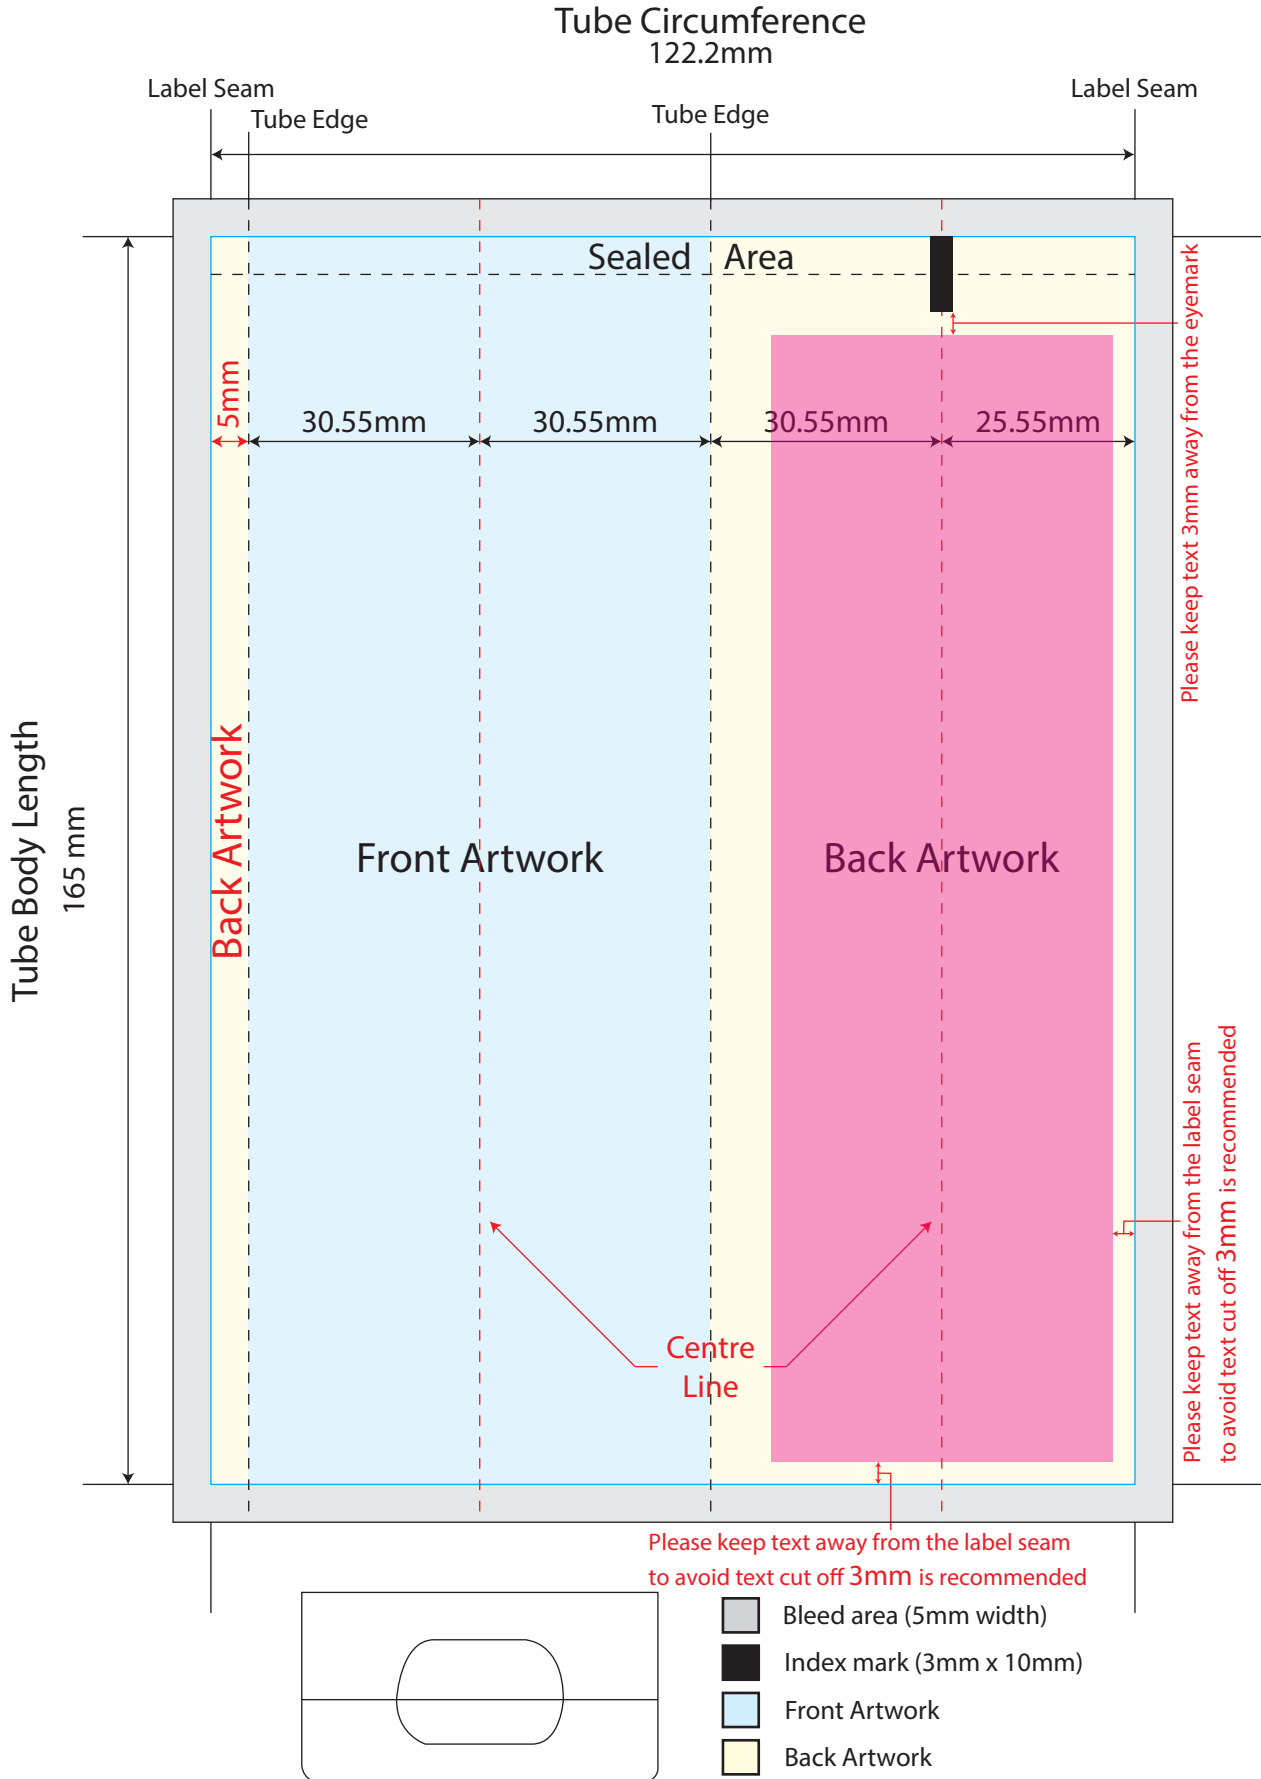

In-Mold Label Artwork Template

Tube size : D38.5 x 165 mm

Note: Please avoid continuous graphics at label seam