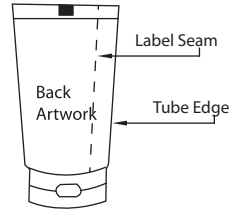

In-Mold Label Artwork Template

Tube size : D38.5 x 125 mm

Note: Please avoid continuous graphics at label seam