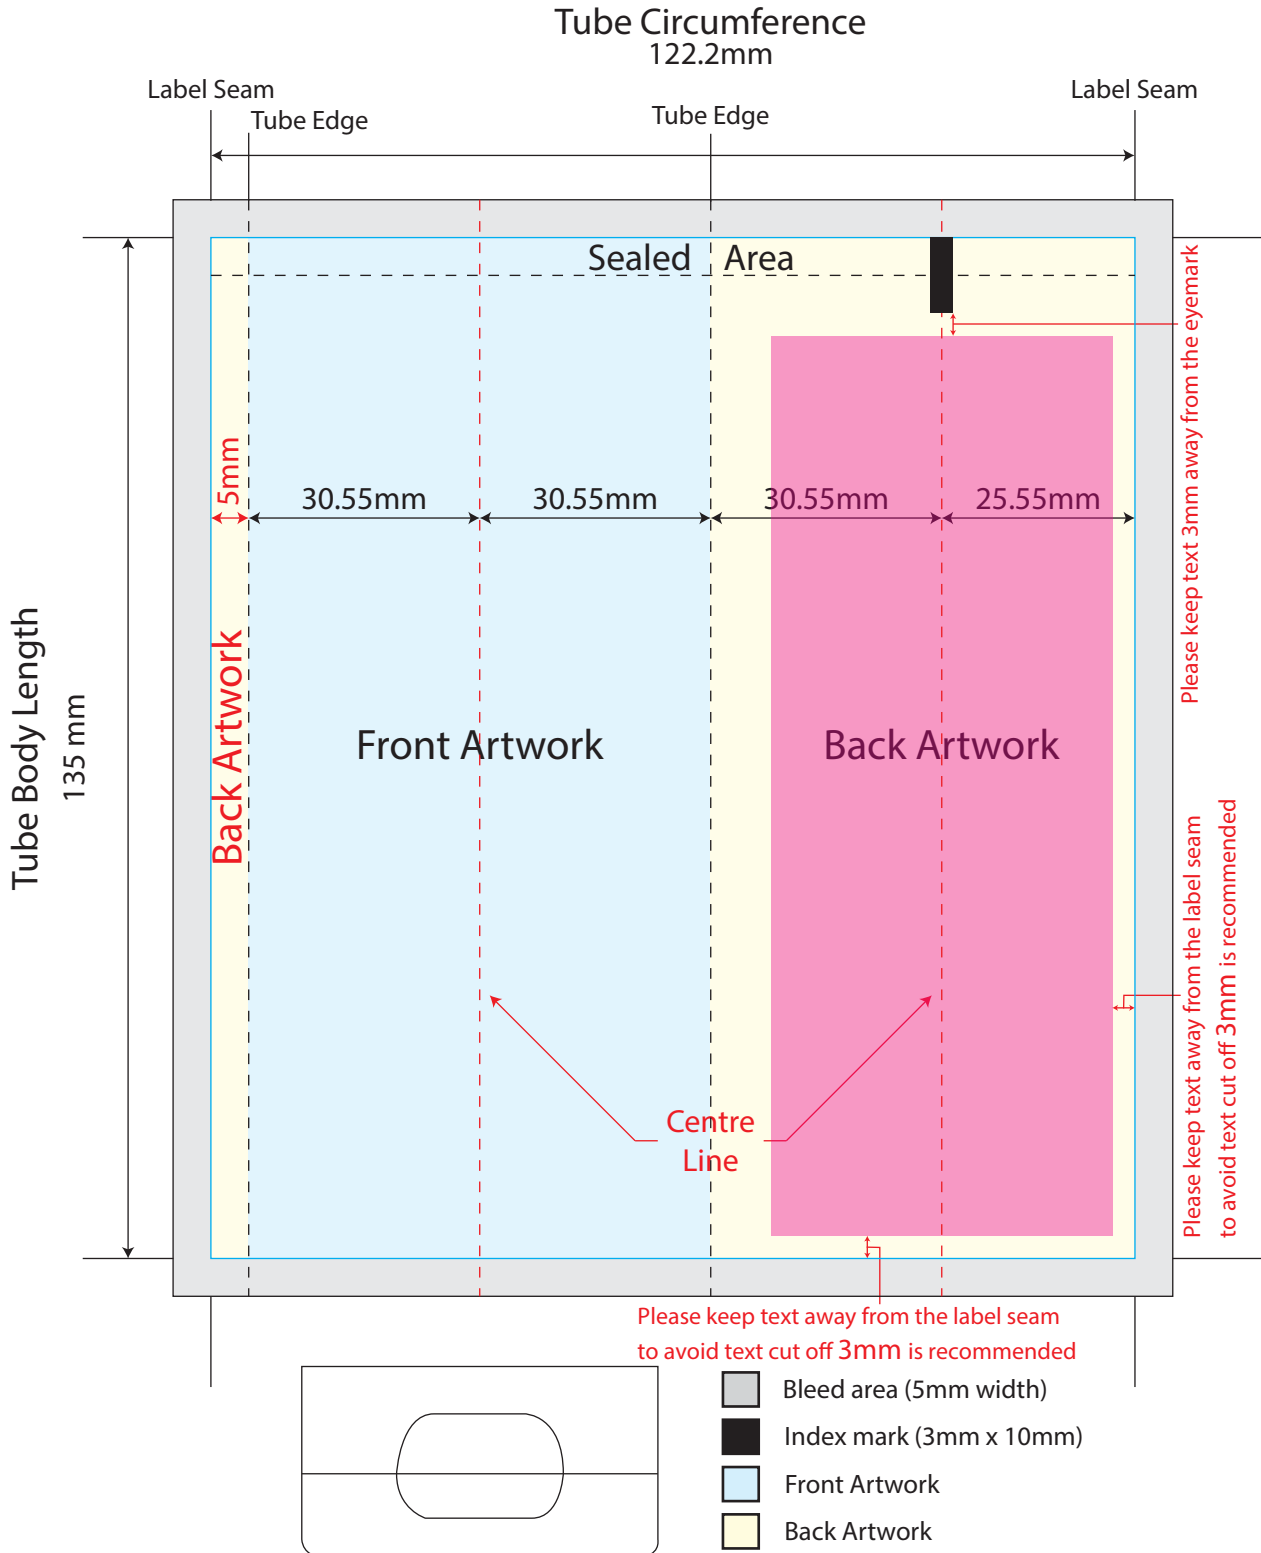

# In-Mold Label Artwork Template

Tube size : D38.5 x 130 mm

Note: Please avoid continuous graphics at label seam

# In-Mold Label Artwork Template

Tube size : D38.5 x 135 mm

Note: Please avoid continuous graphics at label seam

# In-Mold Label Artwork Template

Tube size : D38.5 x 180 mm

Note: Please avoid continuous graphics at label seam

- Bleed area (5mm width)
- Index mark (3mm x 10mm)
- Front Artwork
- Back Artwork

# In-Mold Label Artwork Template

Tube size : D38.5 x 185 mm

Note: Please avoid continuous graphics at label seam

- Bleed area (5mm width)
- Index mark (3mm x 10mm)
- Front Artwork
- Back Artwork