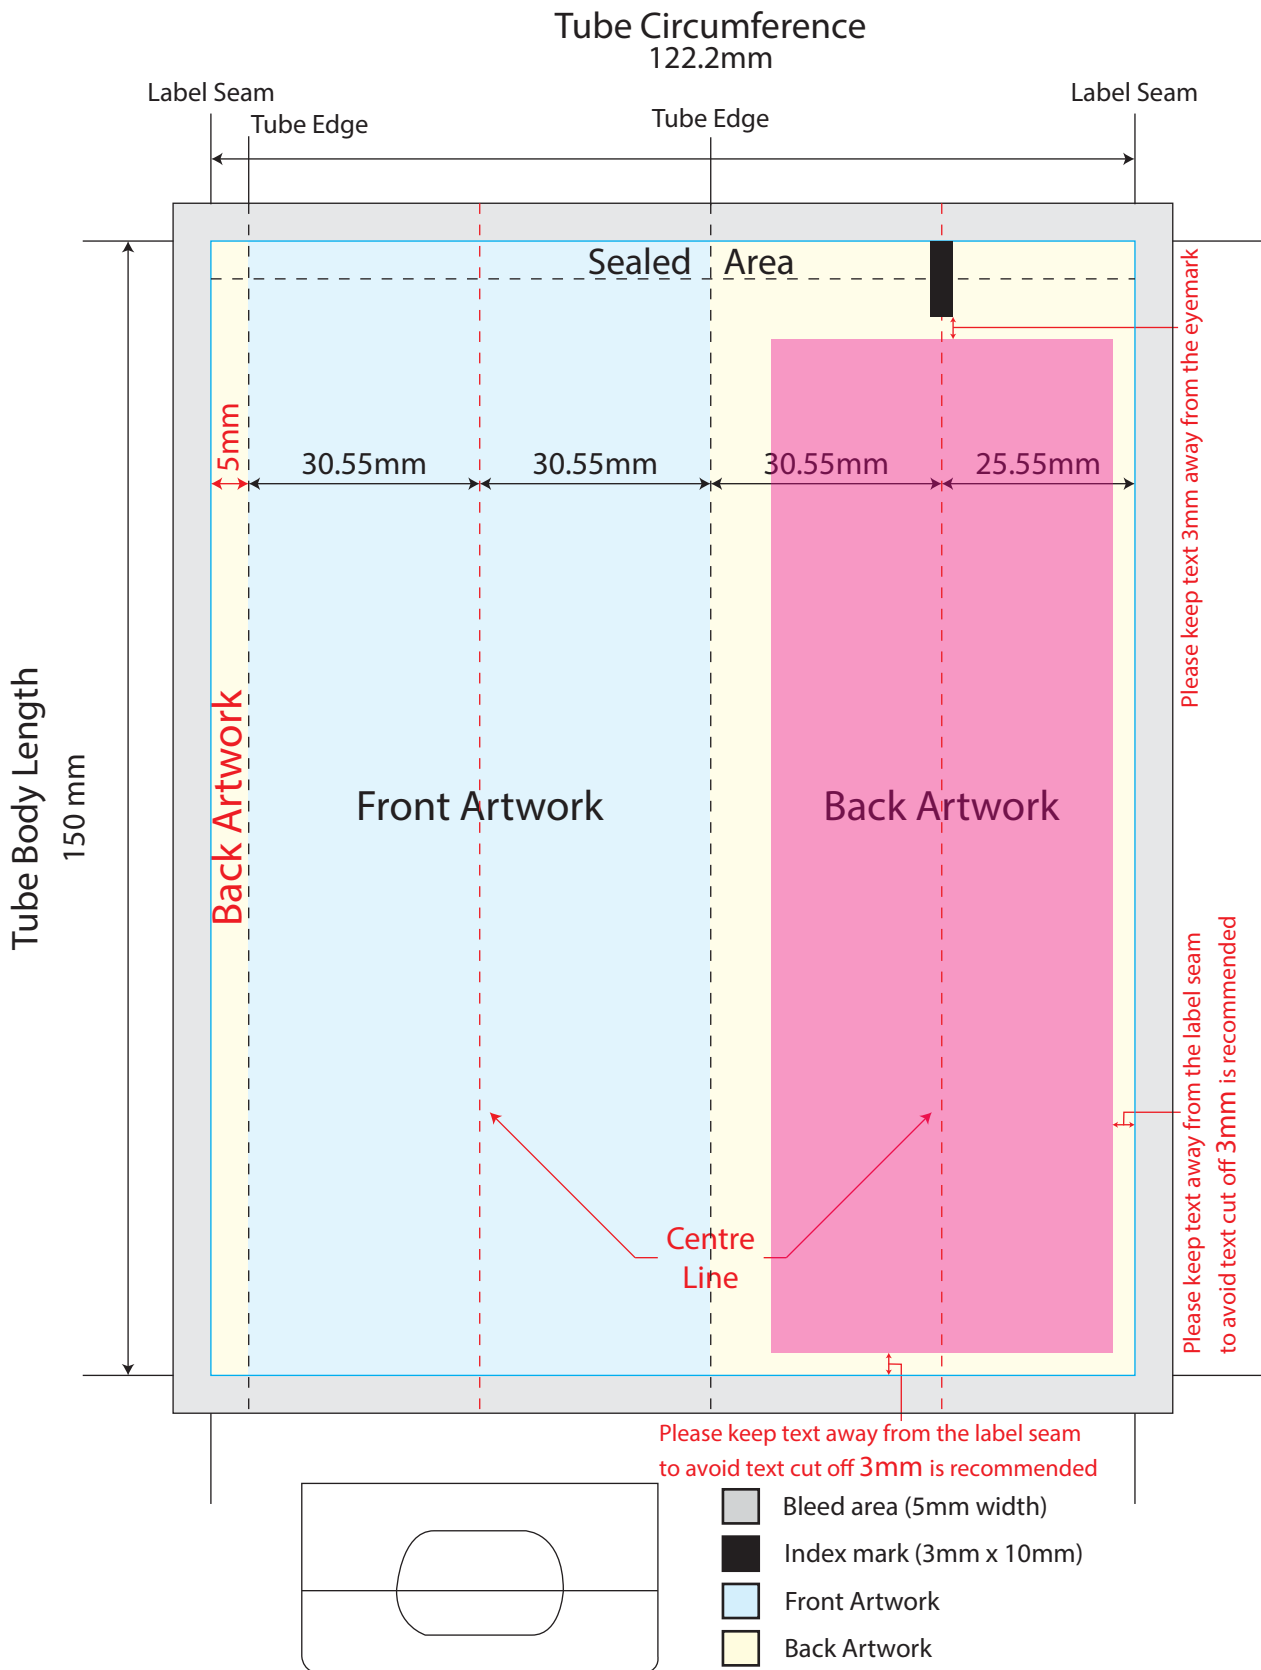

In-Mold Label Artwork Template

Tube size : D38.5 x 150 mm

Note: Please avoid continuous graphics at label seam