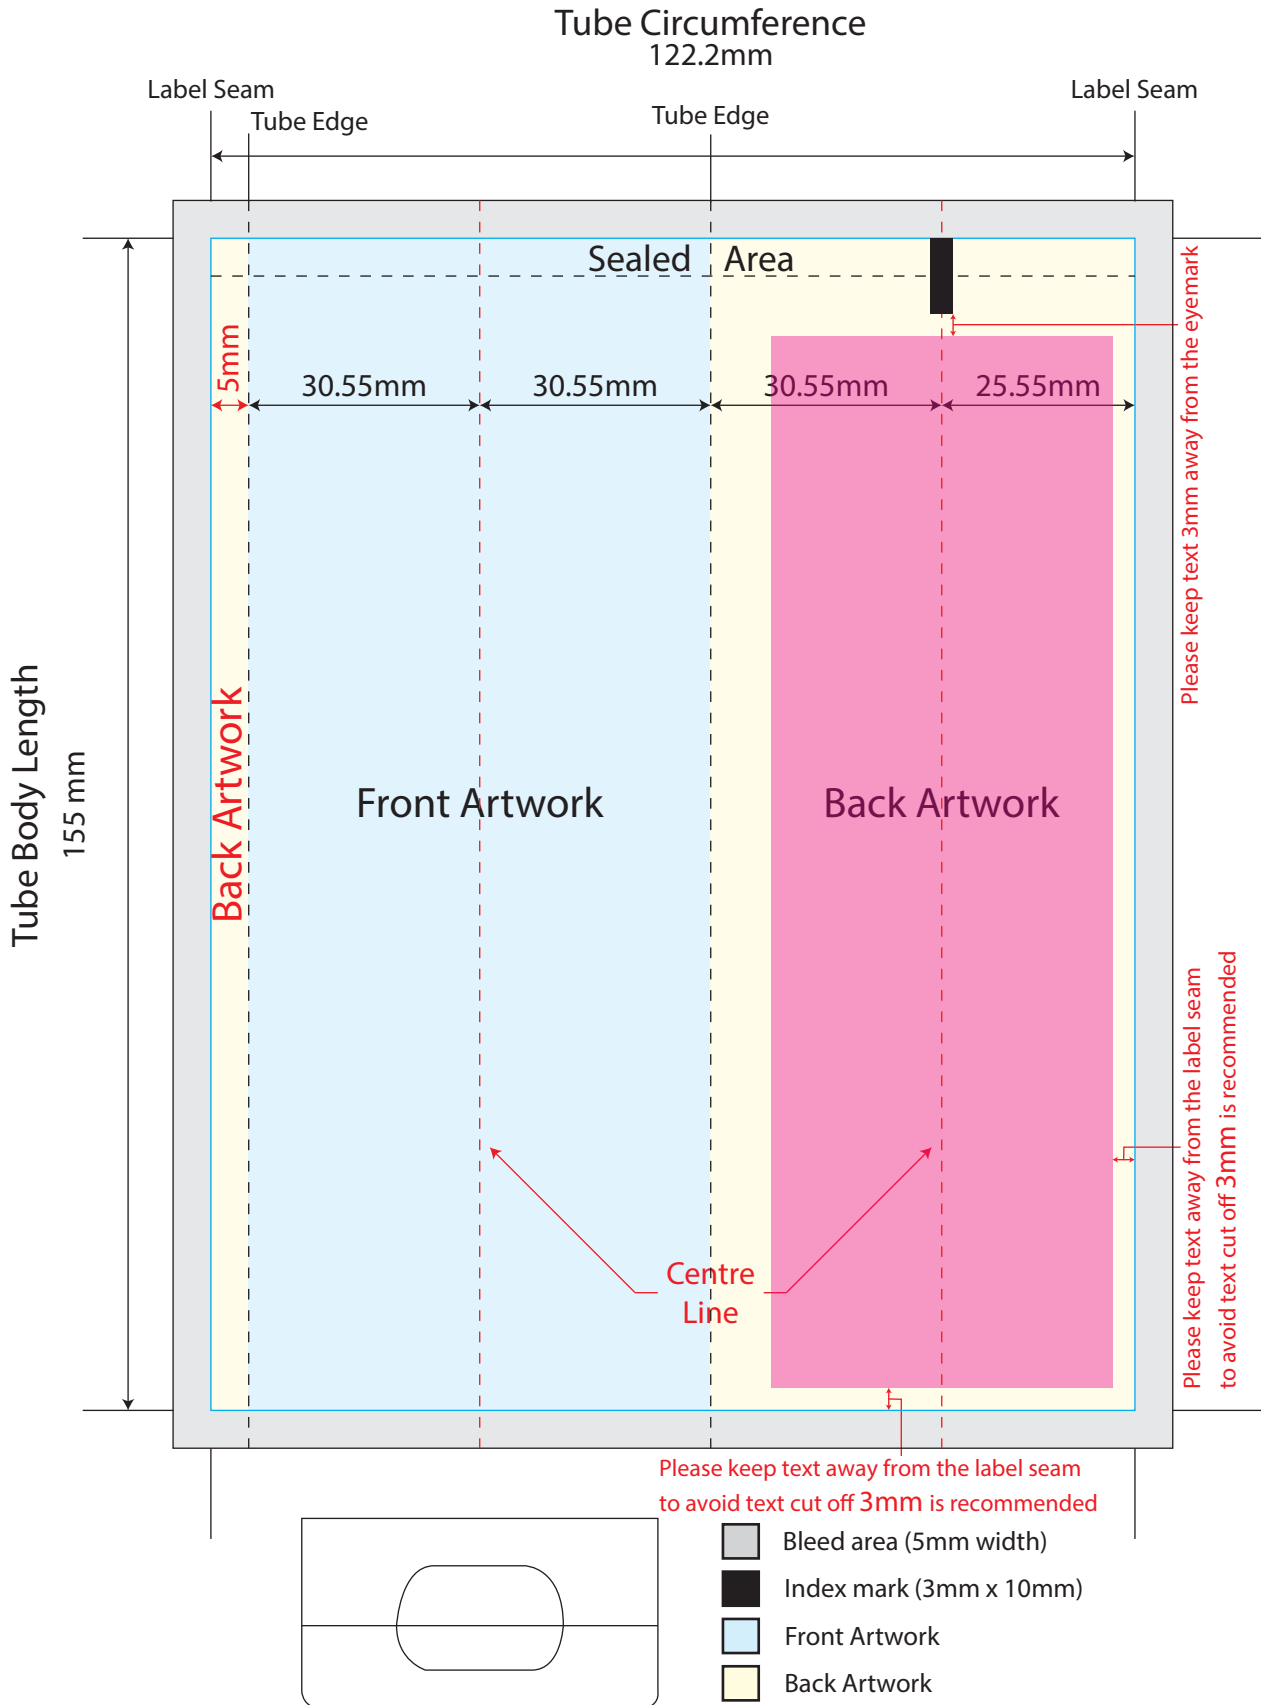

In-Mold Label Artwork Template

Tube size : D38.5 x 155 mm

Note: Please avoid continuous graphics at label seam