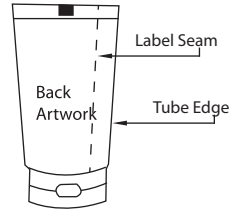

In-Mold Label Artwork Template

Tube size : D38.5 x 130 mm

Note: Please avoid continuous graphics at label seam