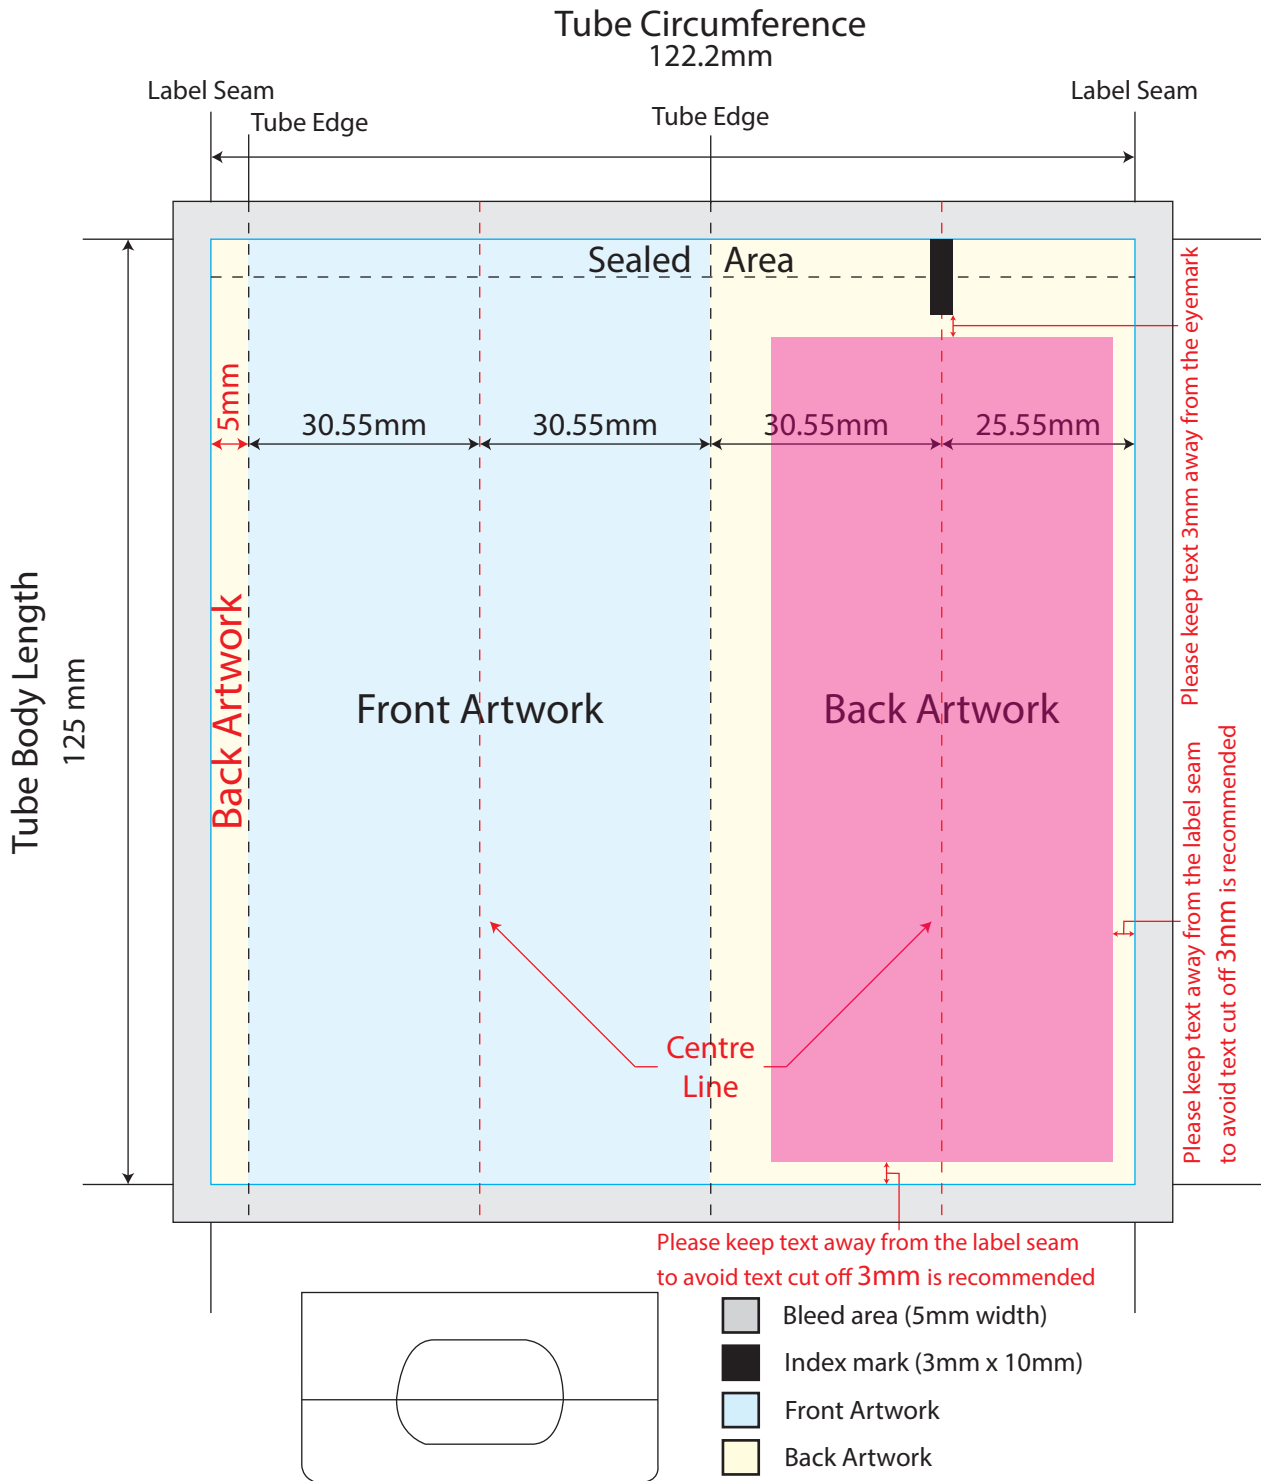

# In-Mold Label Artwork Template

Tube size : D38.5 x 120 mm

Note: Please avoid continuous graphics at label seam

# In-Mold Label Artwork Template

Tube size : D38.5 x 125 mm

Note: Please avoid continuous graphics at label seam

# In-Mold Label Artwork Template

Tube size : D38.5 x 180 mm

Note: Please avoid continuous graphics at label seam

- Bleed area (5mm width)
- Index mark (3mm x 10mm)
- Front Artwork
- Back Artwork

# In-Mold Label Artwork Template

Tube size : D38.5 x 185 mm

Note: Please avoid continuous graphics at label seam

- Bleed area (5mm width)
- Index mark (3mm x 10mm)
- Front Artwork
- Back Artwork