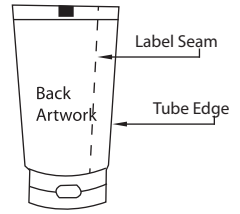

# In-Mold Label Artwork Template

Tube size : D38.5 x 185 mm

Note: Please avoid continuous graphics at label seam

- Bleed area (5mm width)
- Index mark (3mm x 10mm)
- Front Artwork
- Back Artwork

# In-Mold Label Artwork Template

Tube size : D38.5 x 190 mm

Note: Please avoid continuous graphics at label seam

- Bleed area (5mm width)
- Index mark (3mm x 10mm)
- Front Artwork
- Back Artwork

# In-Mold Label Artwork Template

Tube size : D38.5 x 195 mm

Note: Please avoid continuous graphics at label seam

- Bleed area (5mm width)
- Index mark (3mm x 10mm)
- Front Artwork
- Back Artwork