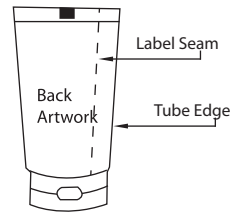

# In-Mold Label Artwork Template

Tube size : D38.5 x 180 mm

Note: Please avoid continuous graphics at label seam

- Bleed area (5mm width)
- Index mark (3mm x 10mm)
- Front Artwork
- Back Artwork

# In-Mold Label Artwork Template

Tube size : D38.5 x 185 mm

Note: Please avoid continuous graphics at label seam

- Bleed area (5mm width)
- Index mark (3mm x 10mm)
- Front Artwork
- Back Artwork

# In-Mold Label Artwork Template

Tube size : D38.5 x 190 mm

Note: Please avoid continuous graphics at label seam

- Bleed area (5mm width)
- Index mark (3mm x 10mm)
- Front Artwork
- Back Artwork