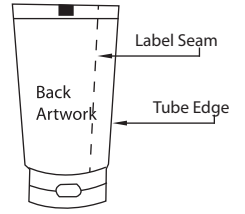

In-Mold Label Artwork Template

Tube size : D38.5 x 145 mm

Note: Please avoid continuous graphics at label seam