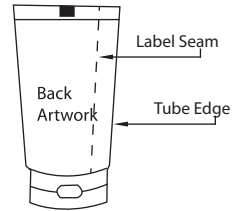

In-Mold Label Artwork Template

Tube size : D38.5 x 110 mm

Note: Please avoid continuous graphics at label seam