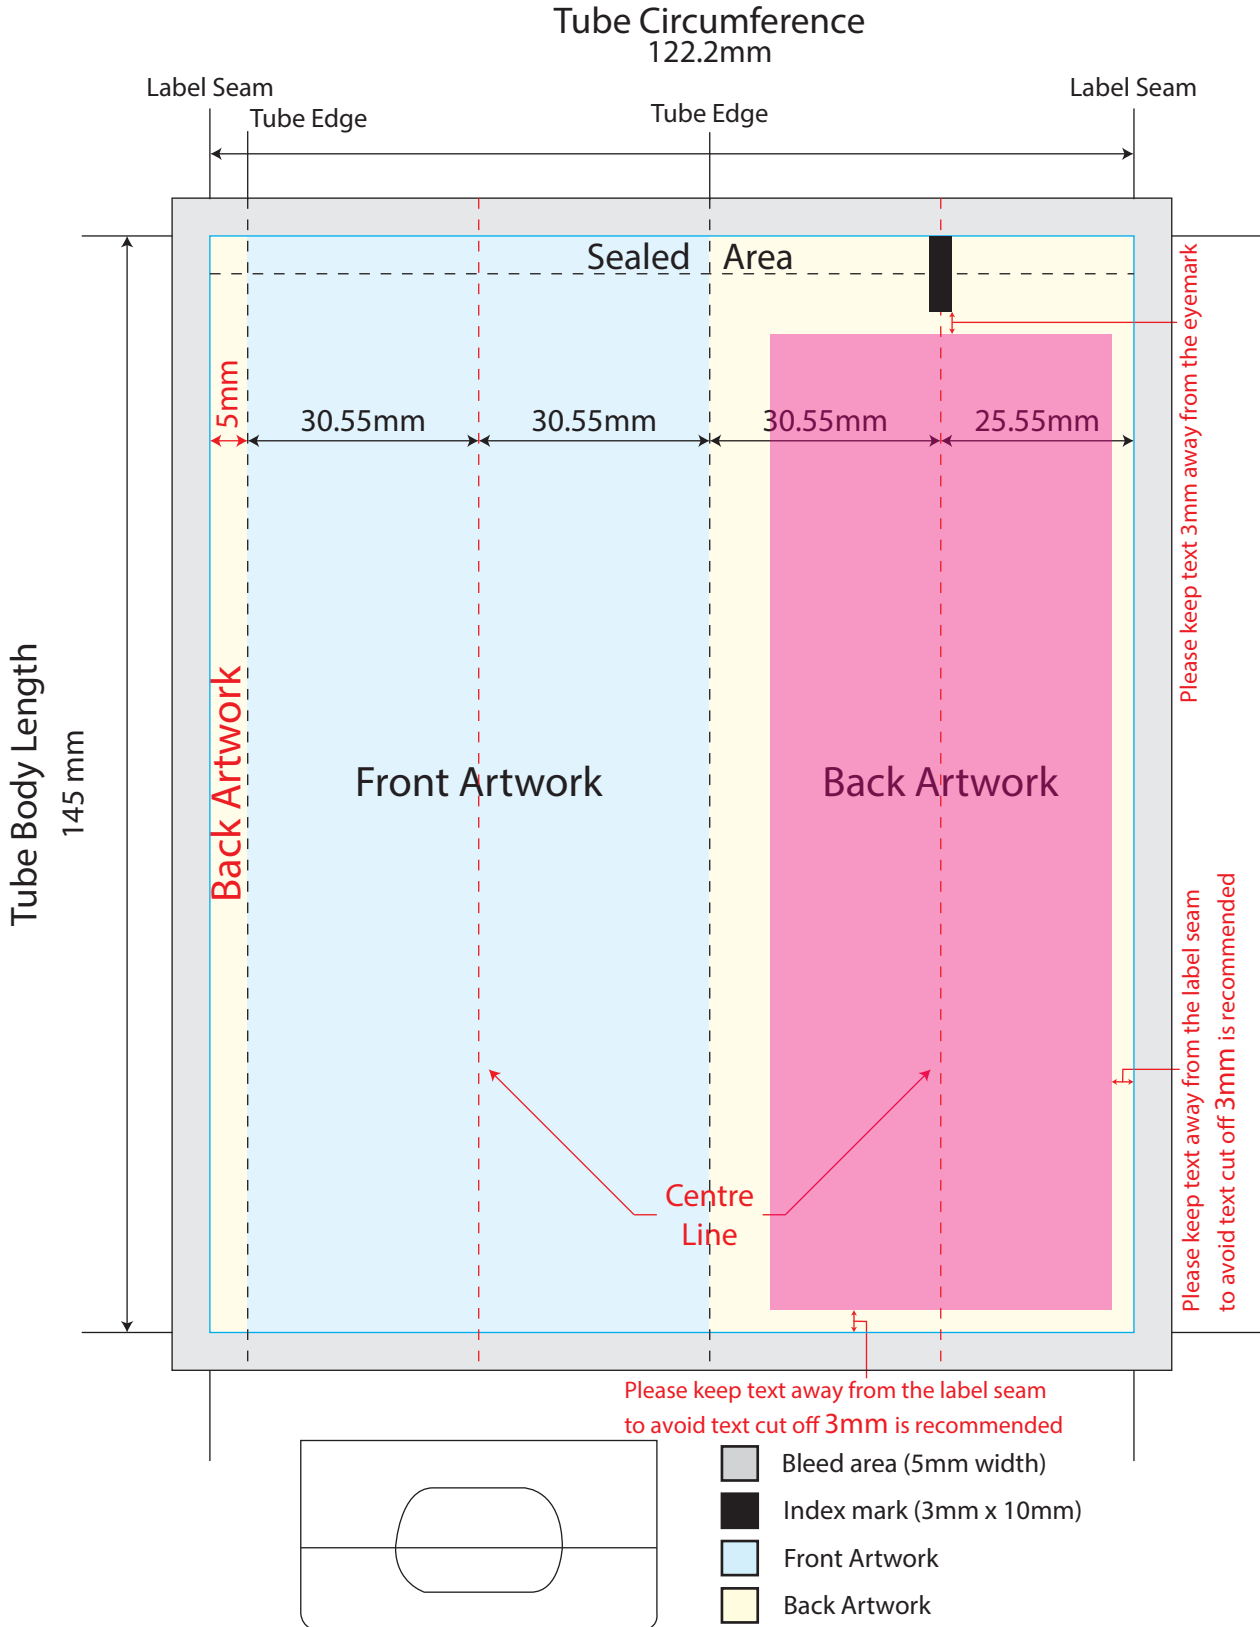

In-Mold Label Artwork Template

Tube size : D38.5 x 145 mm

Note: Please avoid continuous graphics at label seam