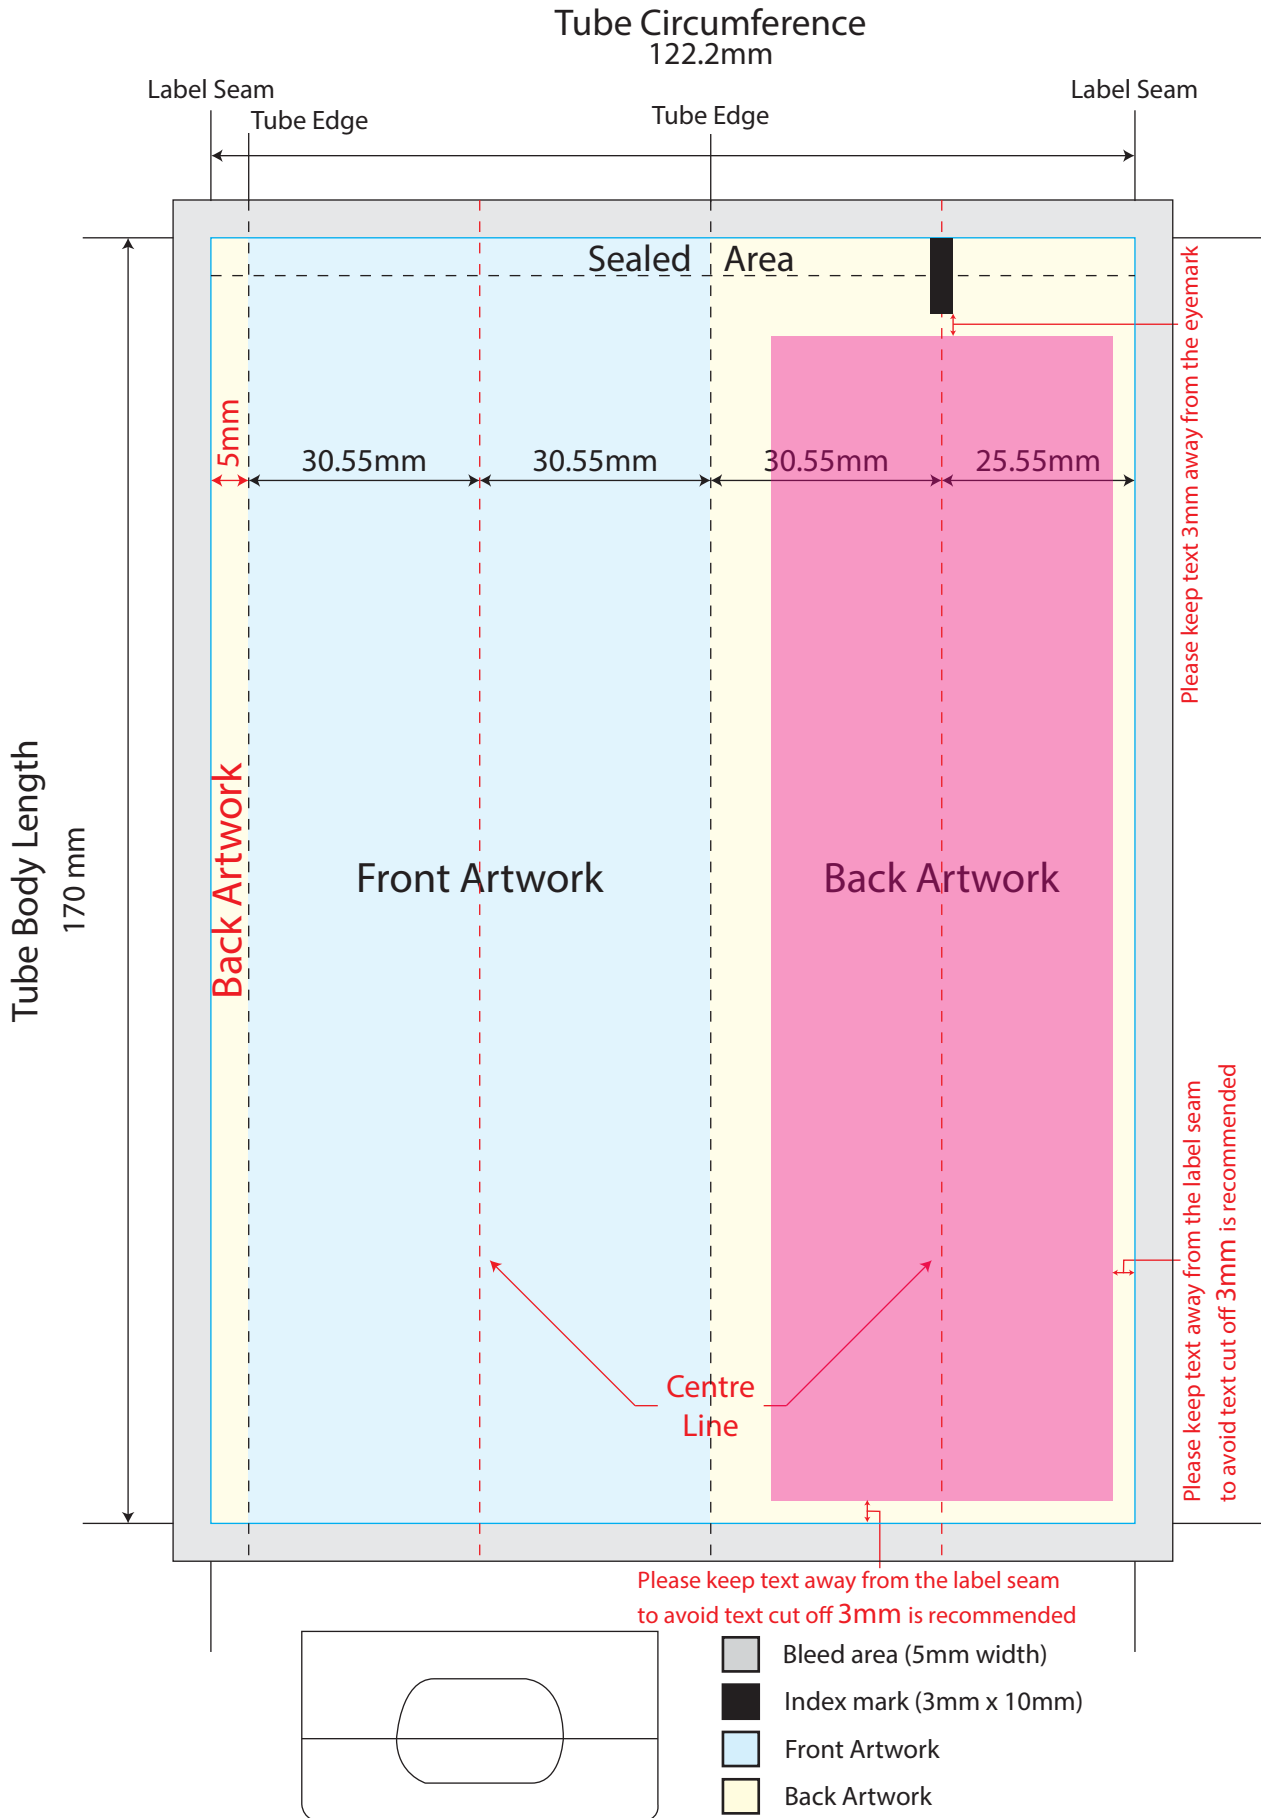

In-Mold Label Artwork Template

Tube size : D38.5 x 170 mm

Note: Please avoid continuous graphics at label seam