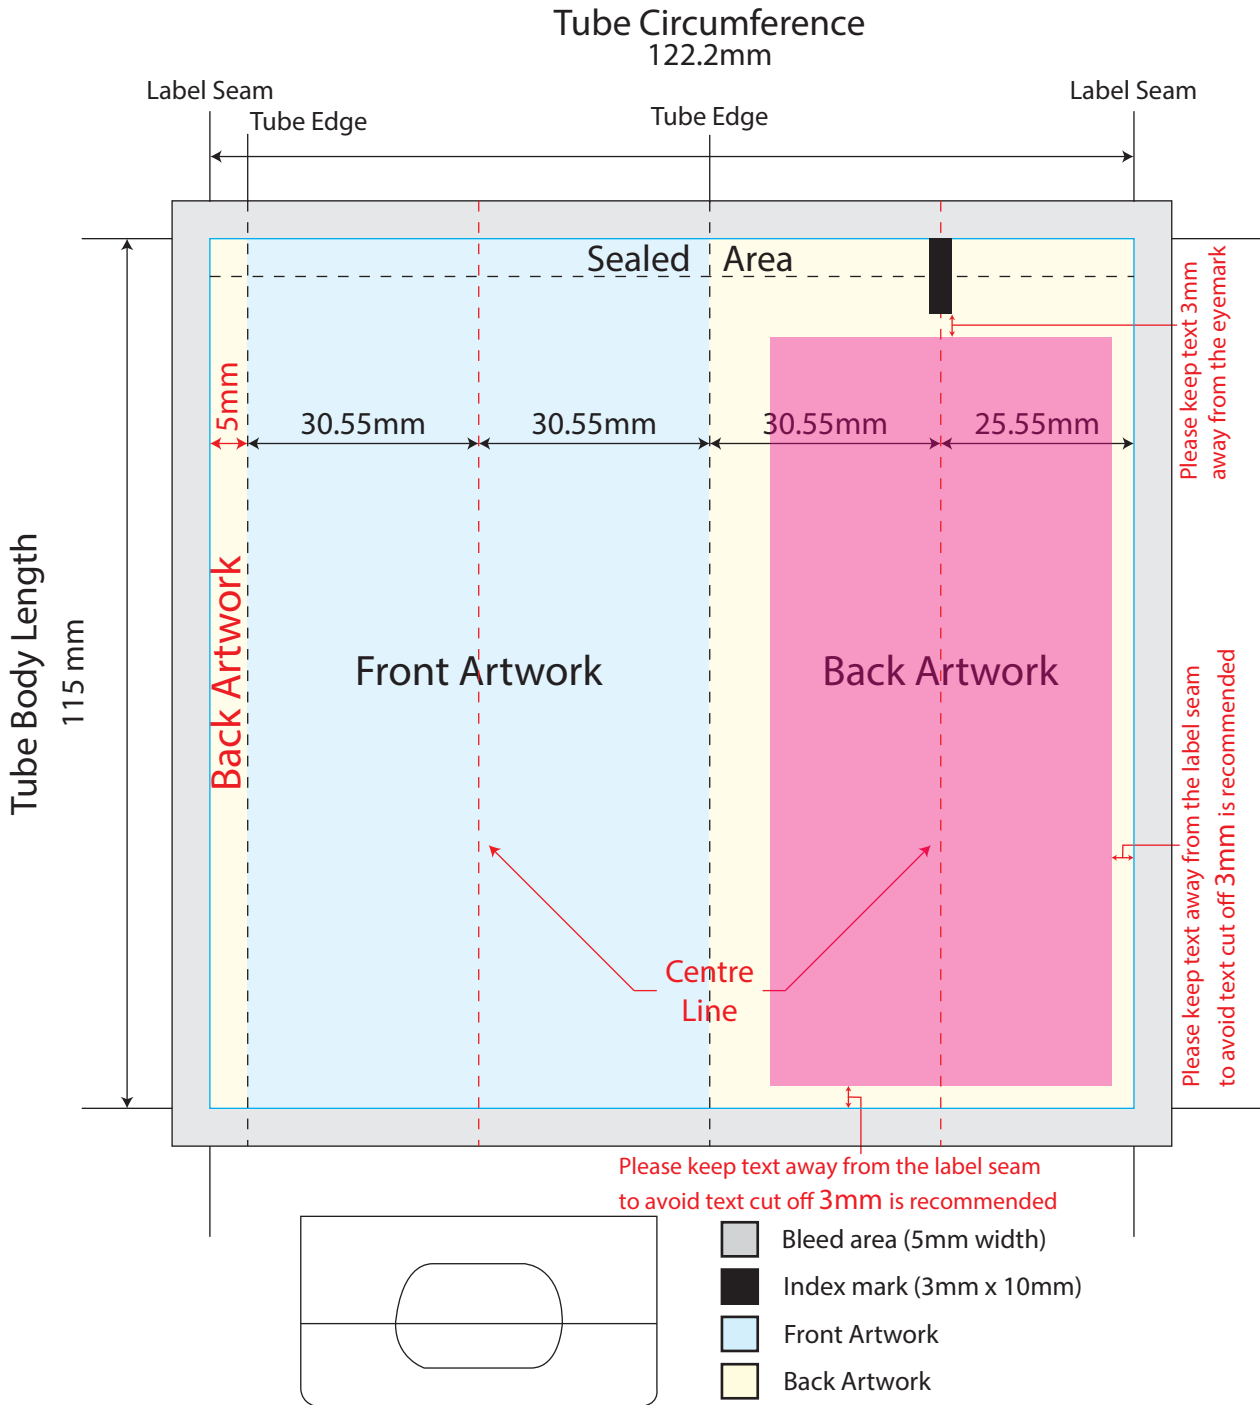

# In-Mold Label Artwork Template

Tube size : D38.5 x 110 mm

Note: Please avoid continuous graphics at label seam

# In-Mold Label Artwork Template

Tube size : D38.5 x 115 mm

Note: Please avoid continuous graphics at label seam

# In-Mold Label Artwork Template

Tube size : D38.5 x 120 mm

Note: Please avoid continuous graphics at label seam

# In-Mold Label Artwork Template

Tube size : D38.5 x 180 mm

Note: Please avoid continuous graphics at label seam

- Bleed area (5mm width)
- Index mark (3mm x 10mm)
- Front Artwork
- Back Artwork