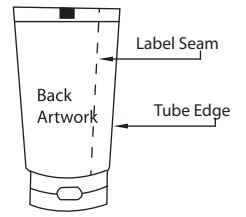

In-Mold Label Artwork Template

Tube size : D38.5 x 135 mm

Note: Please avoid continuous graphics at label seam