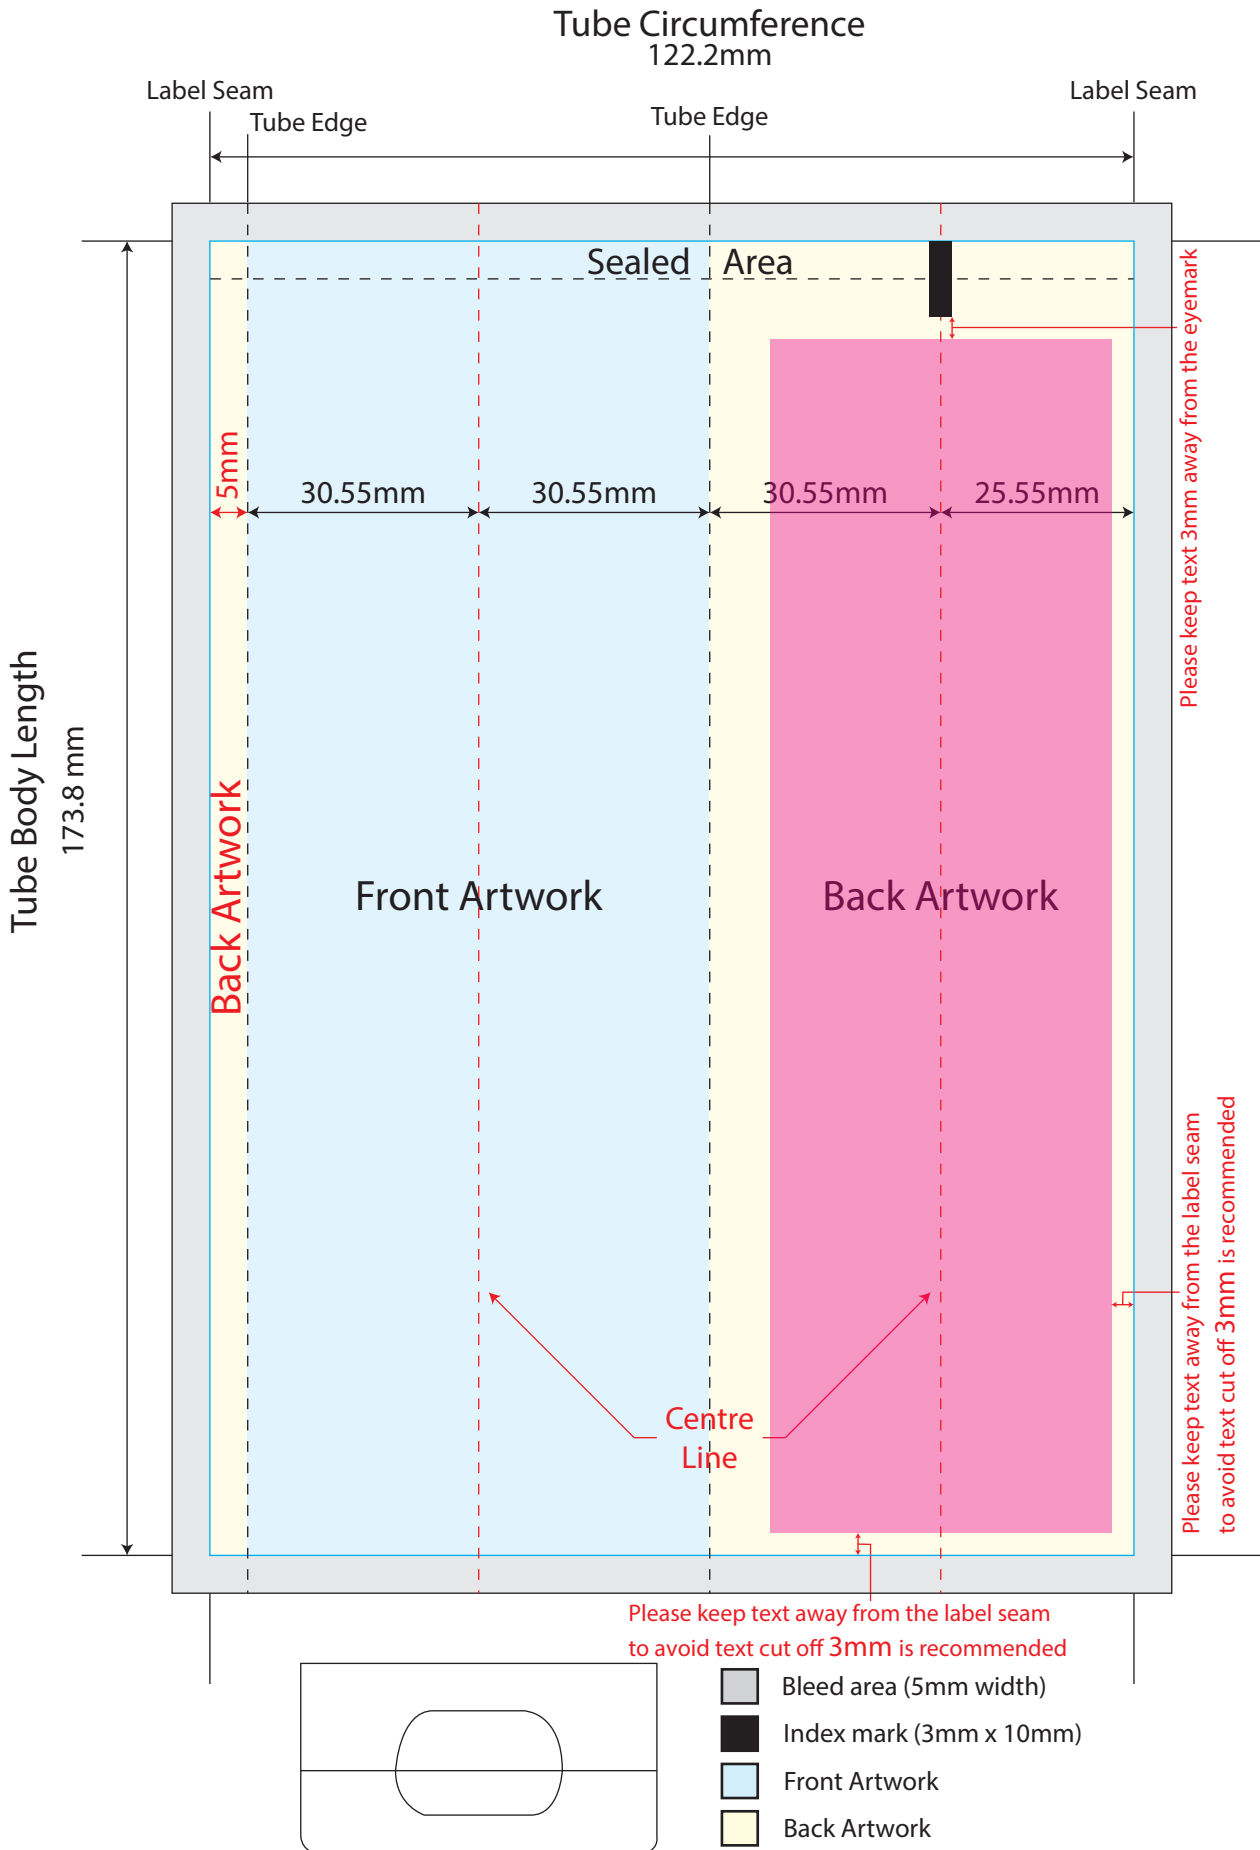

# In-Mold Label Artwork Template

Tube size : D38.5 x 170 mm

Note: Please avoid continuous graphics at label seam

# In-Mold Label Artwork Template

Tube size : D38.5 x 180 mm

Note: Please avoid continuous graphics at label seam

- Bleed area (5mm width)
- Index mark (3mm x 10mm)
- Front Artwork
- Back Artwork

# In-Mold Label Artwork Template

Tube size : D38.5 x 185 mm

Note: Please avoid continuous graphics at label seam

- Bleed area (5mm width)
- Index mark (3mm x 10mm)
- Front Artwork
- Back Artwork

# In-Mold Label Artwork Template

Tube size : D38.5 x 190 mm

Note: Please avoid continuous graphics at label seam

- Bleed area (5mm width)
- Index mark (3mm x 10mm)
- Front Artwork
- Back Artwork