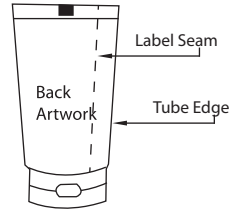

In-Mold Label Artwork Template

Tube size : D38.5 x 160 mm

Note: Please avoid continuous graphics at label seam