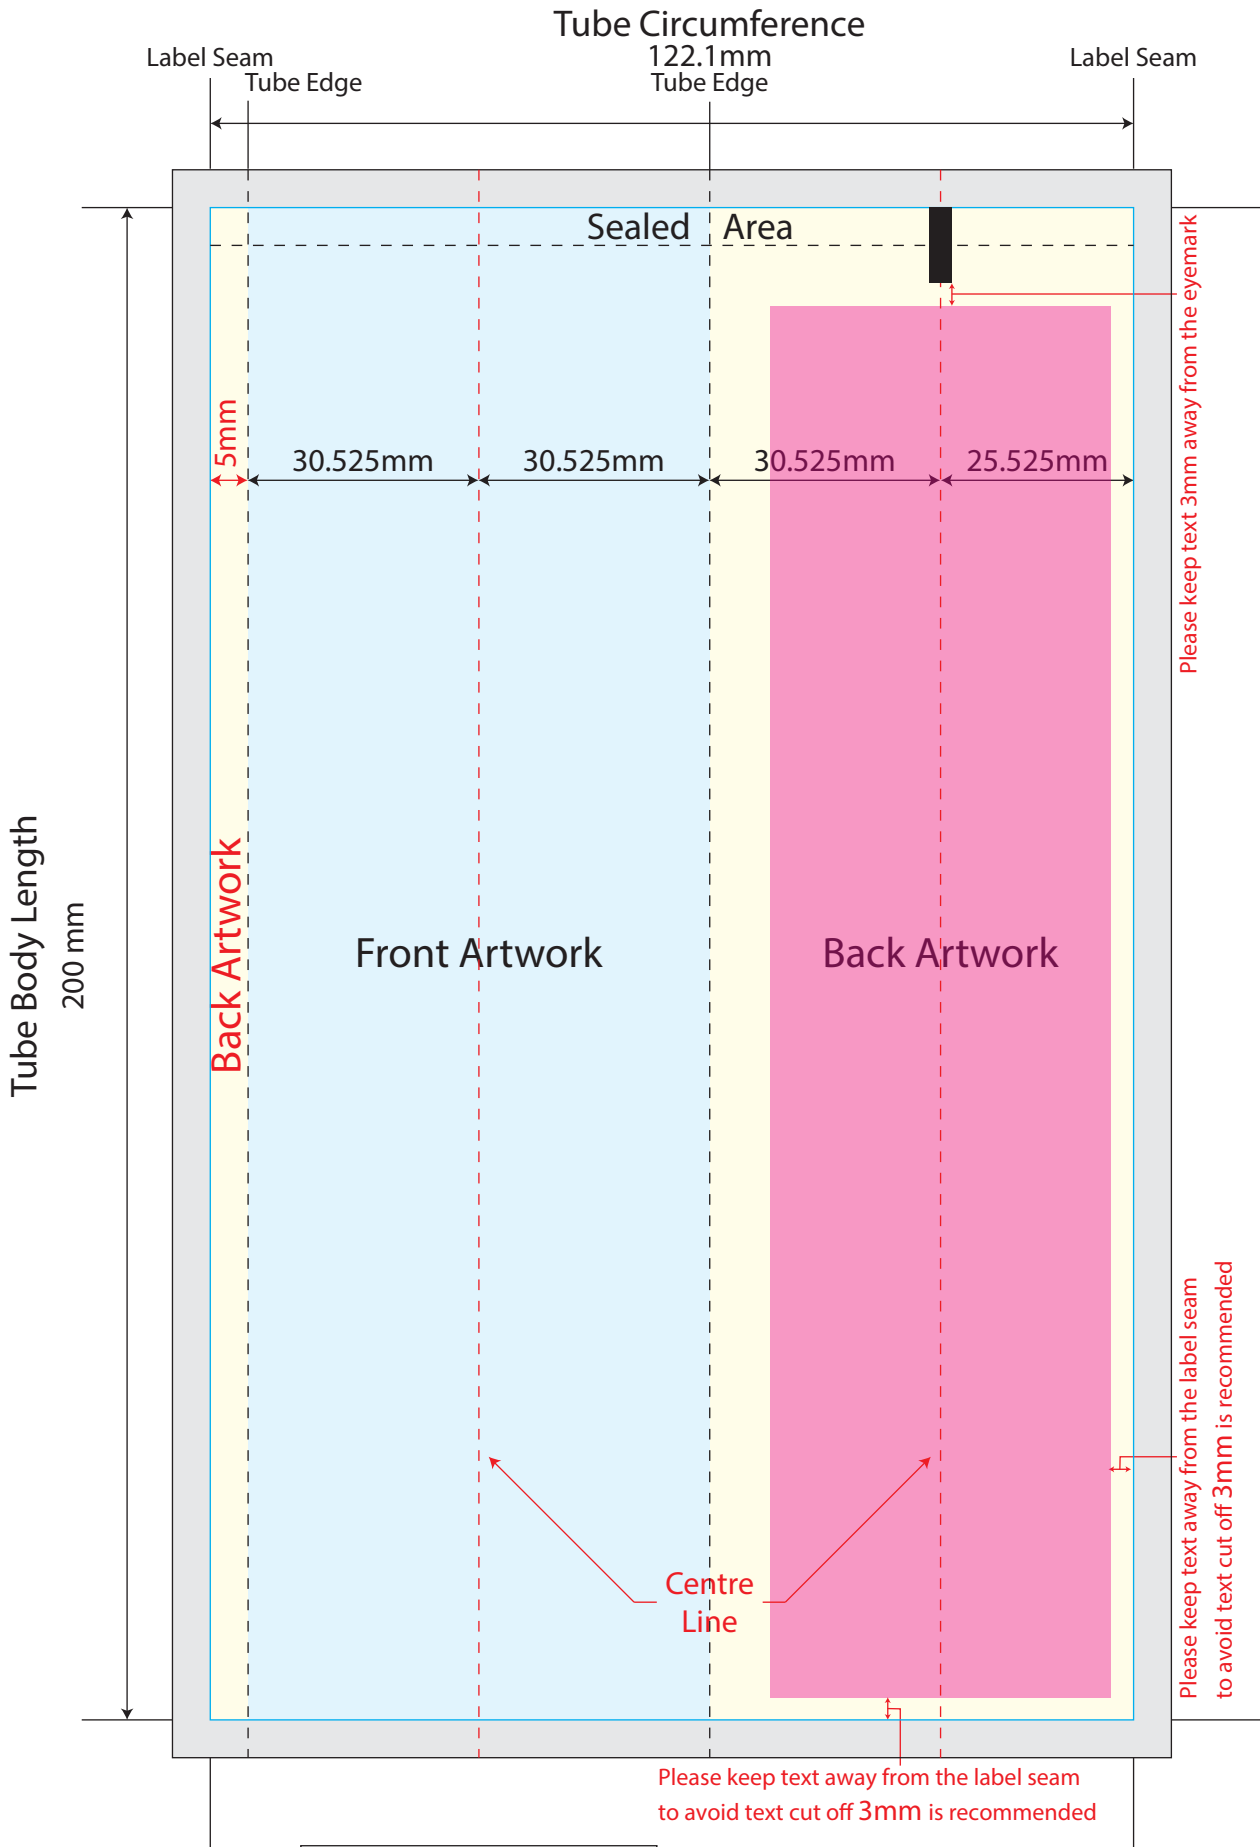

# In-Mold Label Artwork Template

Tube size : D38.5 x 190 mm

Note: Please avoid continuous graphics at label seam

- Bleed area (5mm width)
- Index mark (3mm x 10mm)
- Front Artwork
- Back Artwork

# In-Mold Label Artwork Template

Tube size : D38.5 x 195 mm

Note: Please avoid continuous graphics at label seam

- Bleed area (5mm width)
- Index mark (3mm x 10mm)
- Front Artwork
- Back Artwork

# In-Mold Label Artwork Template

Tube size : D38.5 x 200 mm

Note: Please avoid continuous graphics at label seam

-  Bleed area (5mm width)
-  Index mark (3mm x 10mm)
-  Front Artwork
-  Back Artwork

# In-Mold Label Artwork Template

Tube size : D38.5 x 202.15 mm

Note: Please avoid continuous graphics at label seam

-  Bleed area (5mm width)
-  Index mark (3mm x 10mm)
-  Front Artwork
-  Back Artwork