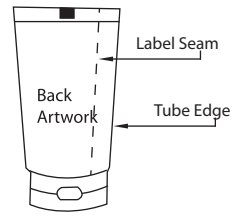

# In-Mold Label Artwork Template

Tube size : D38.5 x 173.8 mm

Note: Please avoid continuous graphics at label seam

# In-Mold Label Artwork Template

Tube size : D38.5 x 180 mm

Note: Please avoid continuous graphics at label seam

- Bleed area (5mm width)
- Index mark (3mm x 10mm)
- Front Artwork
- Back Artwork