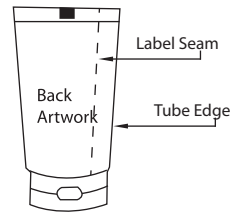

In-Mold Label Artwork Template

Tube size : D38.5 x 155 mm

Note: Please avoid continuous graphics at label seam