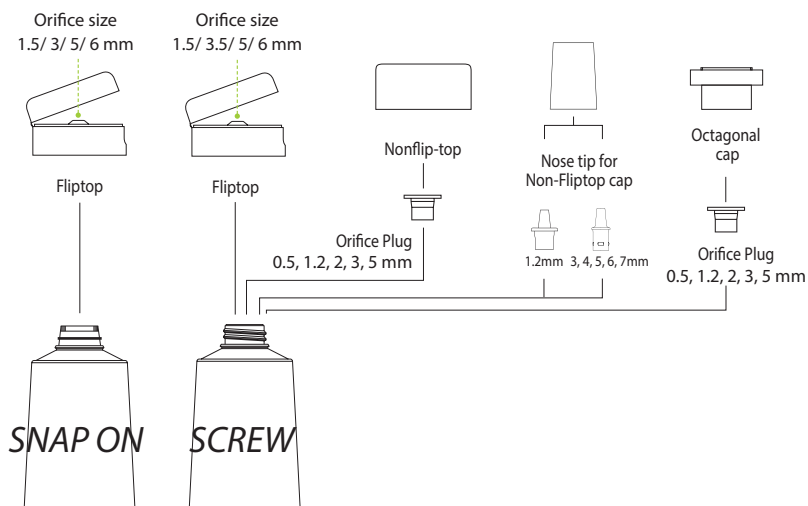

Tube / Closure Options

D35 1-3/8"

Cap

Cap style	Fliptop (Snap / Screw)
Cap diameter (mm)	35
Orifice size (mm)	1.5, 3, 3.5, 5, 6

Cap style	Non-Fliptop (Screw)
Cap diameter (mm)	35
Orifice size (mm)	0.5, 1.2, 2, 3, 5, 8

Cap style	Non-fliptop (Screw)
Cap diameter (mm)	35
Orifice size (mm)	0.5, 1.2, 2, 3, 5

Cap style	Octagonal (Screw)
Cap diameter (mm)	21
Orifice size (mm)	0.5, 1.2, 2, 3, 5

Accessories

Style	Orifice Plug
Orifice size (mm)	0.5, 1.2, 2, 3, 5

Style	Nose tip
Orifice size (mm)	1.2

Style	Nose tip
Orifice size (mm)	3, 4, 5, 6, 7

The above tube / closure options may not be available in your territory. Please consult with your local Viva contacts for details. Thank you.