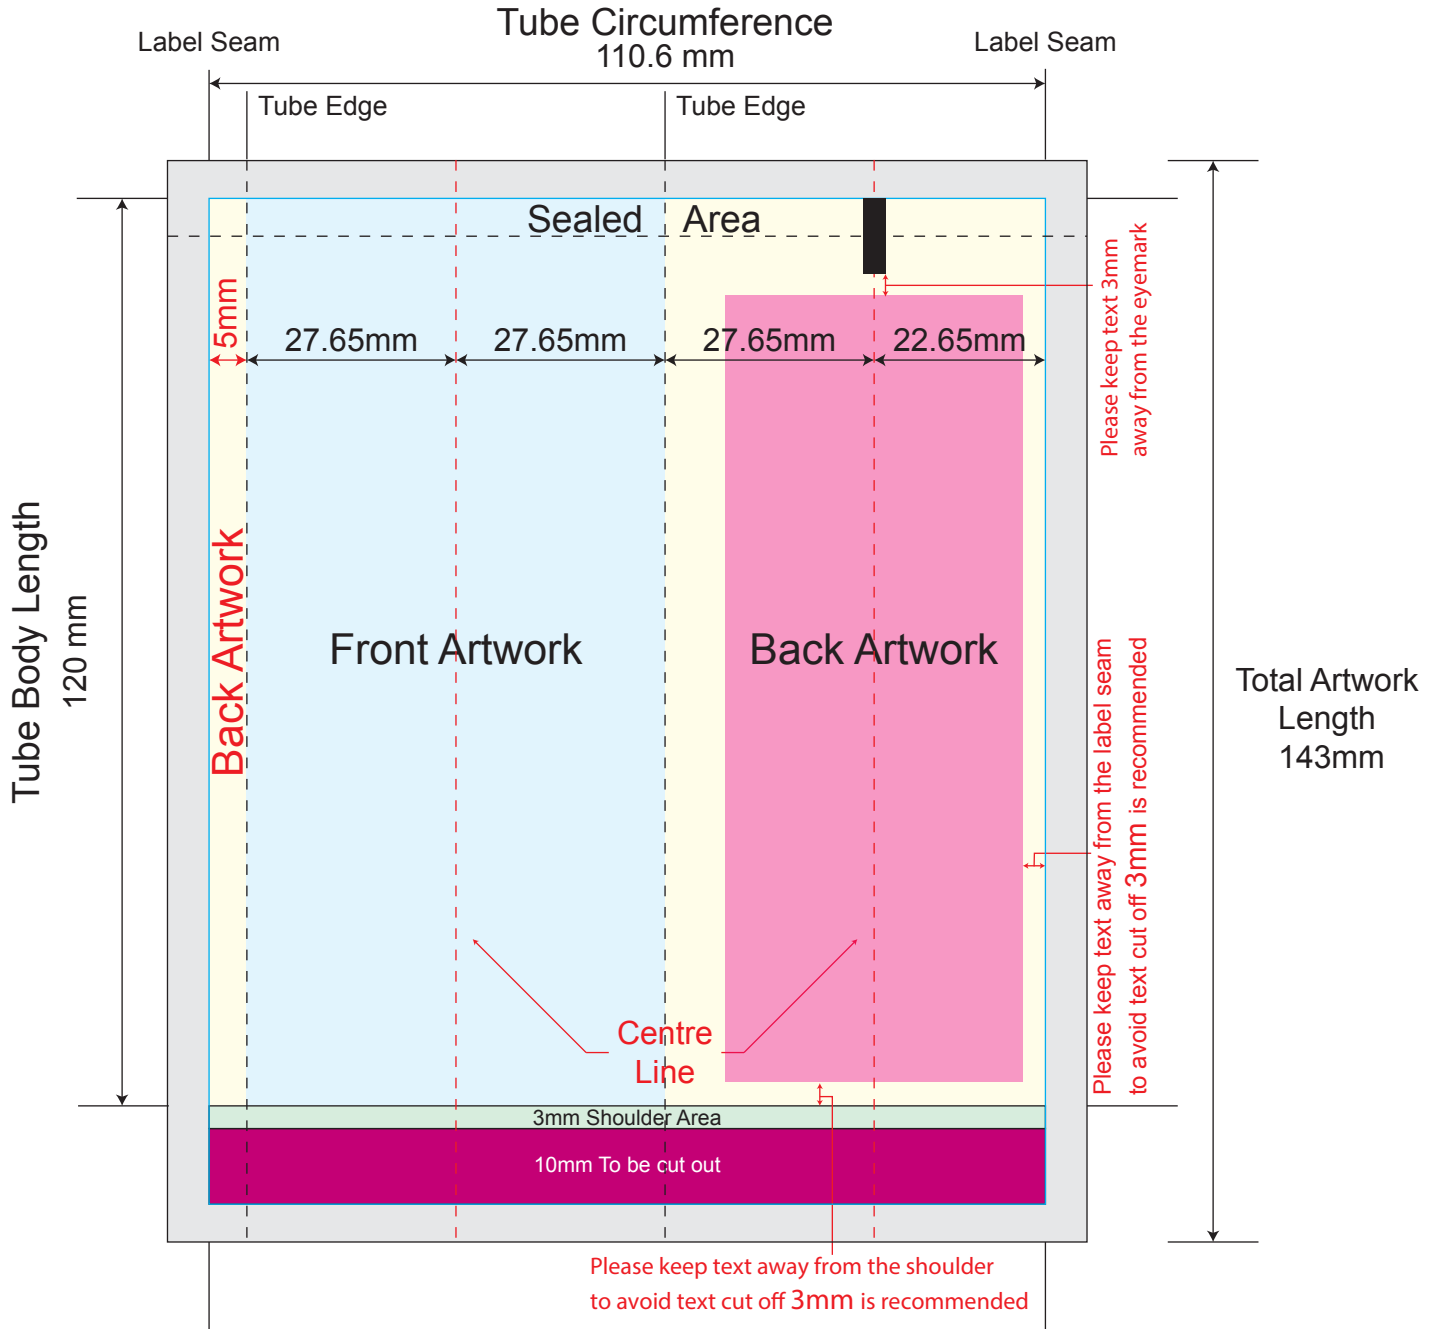

Note: Please avoid continuous graphics at label seam

- Bleed area (5mm width)
- Index mark (3mm x 10mm)
- Front Artwork
- Back Artwork

In-Mold Label Artwork Template

Tube size : D35oval x 120 mm (unsealed)

Note: Please avoid continuous graphics at label seam

- Grey square: Bleed area (5mm width)
- Black square: Index mark (3mm x 10mm)
- Light blue square: Front Artwork
- Pink square: Back Artwork

In-Mold Label Artwork Template

Tube size : D35oval x 125 mm (unsealed)

Note: Please avoid continuous graphics at label seam

- Grey square: Bleed area (5mm width)
- Black square: Index mark (3mm x 10mm)
- Light blue square: Front Artwork
- Pink square: Back Artwork

In-Mold Label Artwork Template

Tube size : D35oval x 130 mm (unsealed)

Note: Please avoid continuous graphics at label seam

- Bleed area (5mm width)
- Index mark (3mm x 10mm)
- Front Artwork
- Back Artwork