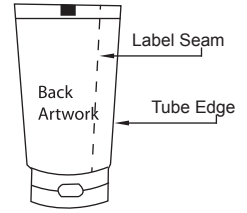

- Bleed area (5mm width)
- Index mark (3mm x 10mm)
- Front Artwork
- Back Artwork

In-Mold Label Artwork Template

Tube size : D35oval x 105 mm (unsealed)

Note: Please avoid continuous graphics at label seam

- Grey square: Bleed area (5mm width)
- Black square: Index mark (3mm x 10mm)
- Light blue square: Front Artwork
- Pink square: Back Artwork

In-Mold Label Artwork Template

Tube size : D35oval x 110 mm (unsealed)

Tube size : D35oval x 125 mm (unsealed)

Note: Please avoid continuous graphics at label seam

- Grey square: Bleed area (5mm width)
- Black square: Index mark (3mm x 10mm)
- Light blue square: Front Artwork
- Pink square: Back Artwork

In-Mold Label Artwork Template

Tube size : D35oval x 130 mm (unsealed)

Note: Please avoid continuous graphics at label seam

- Bleed area (5mm width)
- Index mark (3mm x 10mm)
- Front Artwork
- Back Artwork