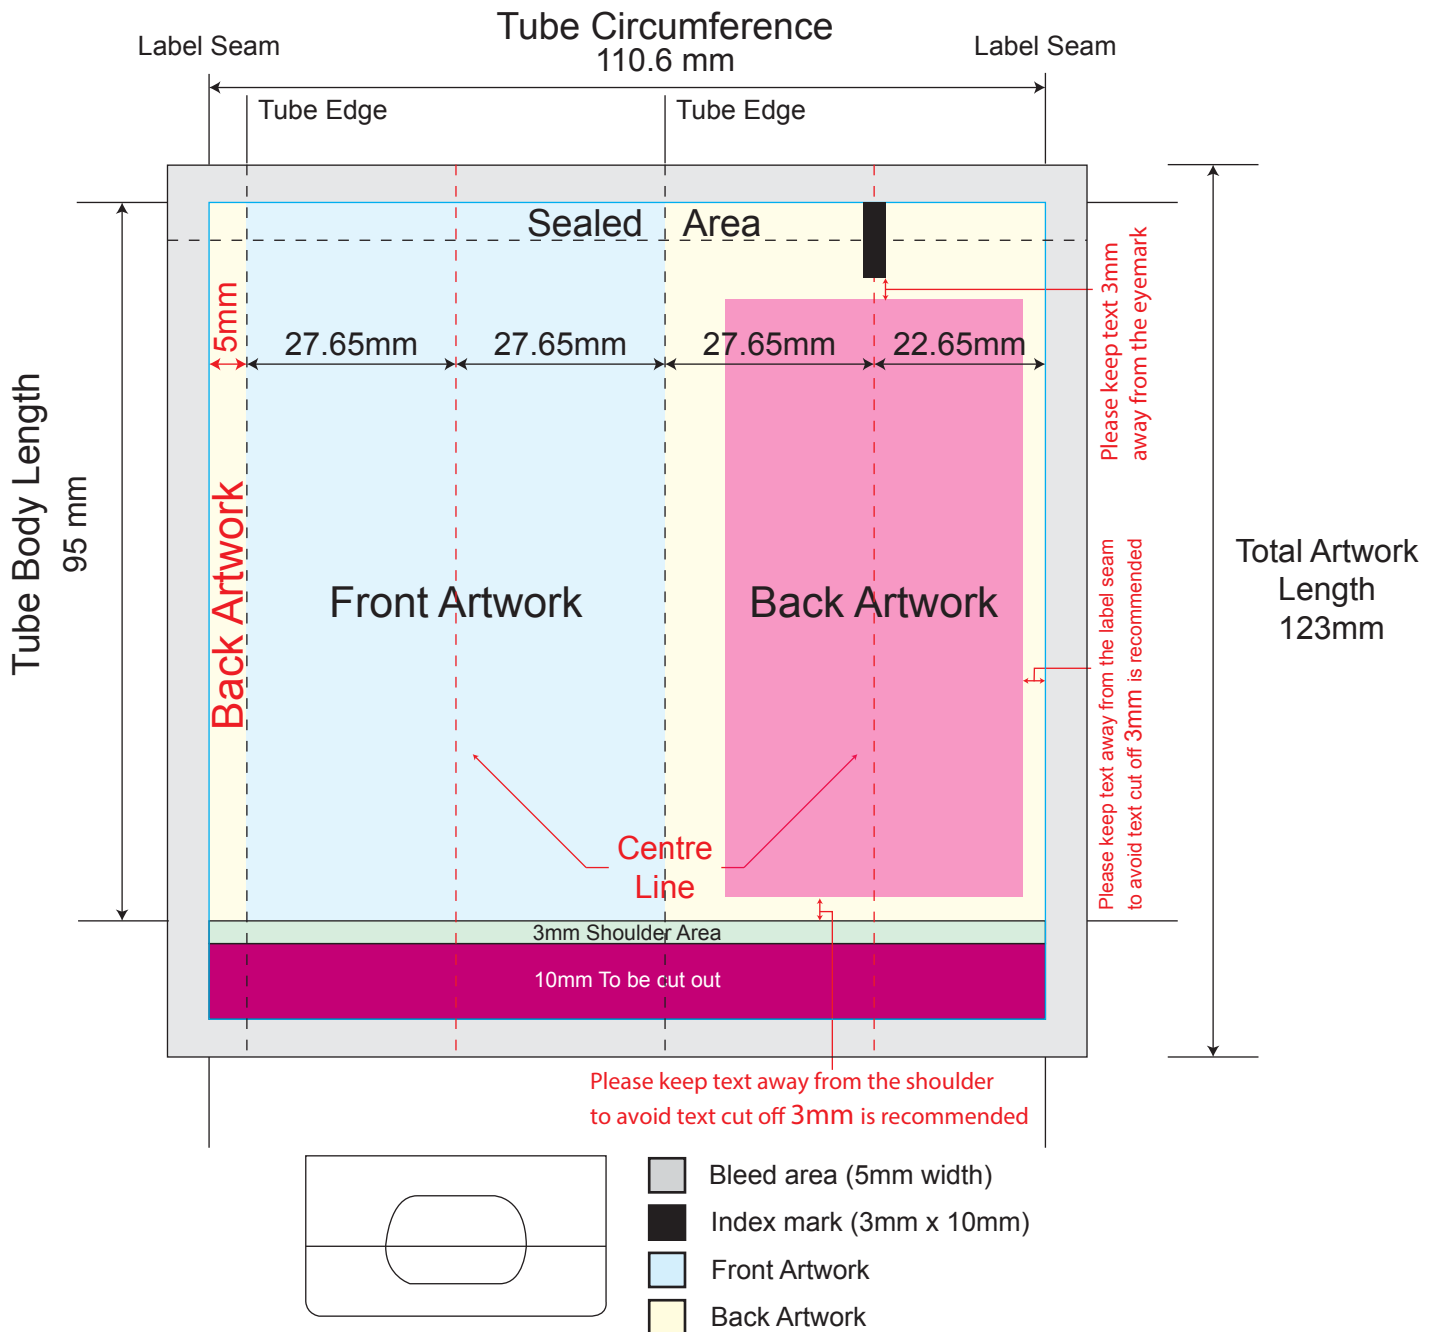

In-Mold Label Artwork Template

Tube size : D35oval x 95 mm (unsealed)

Note: Please avoid continuous graphics at label seam