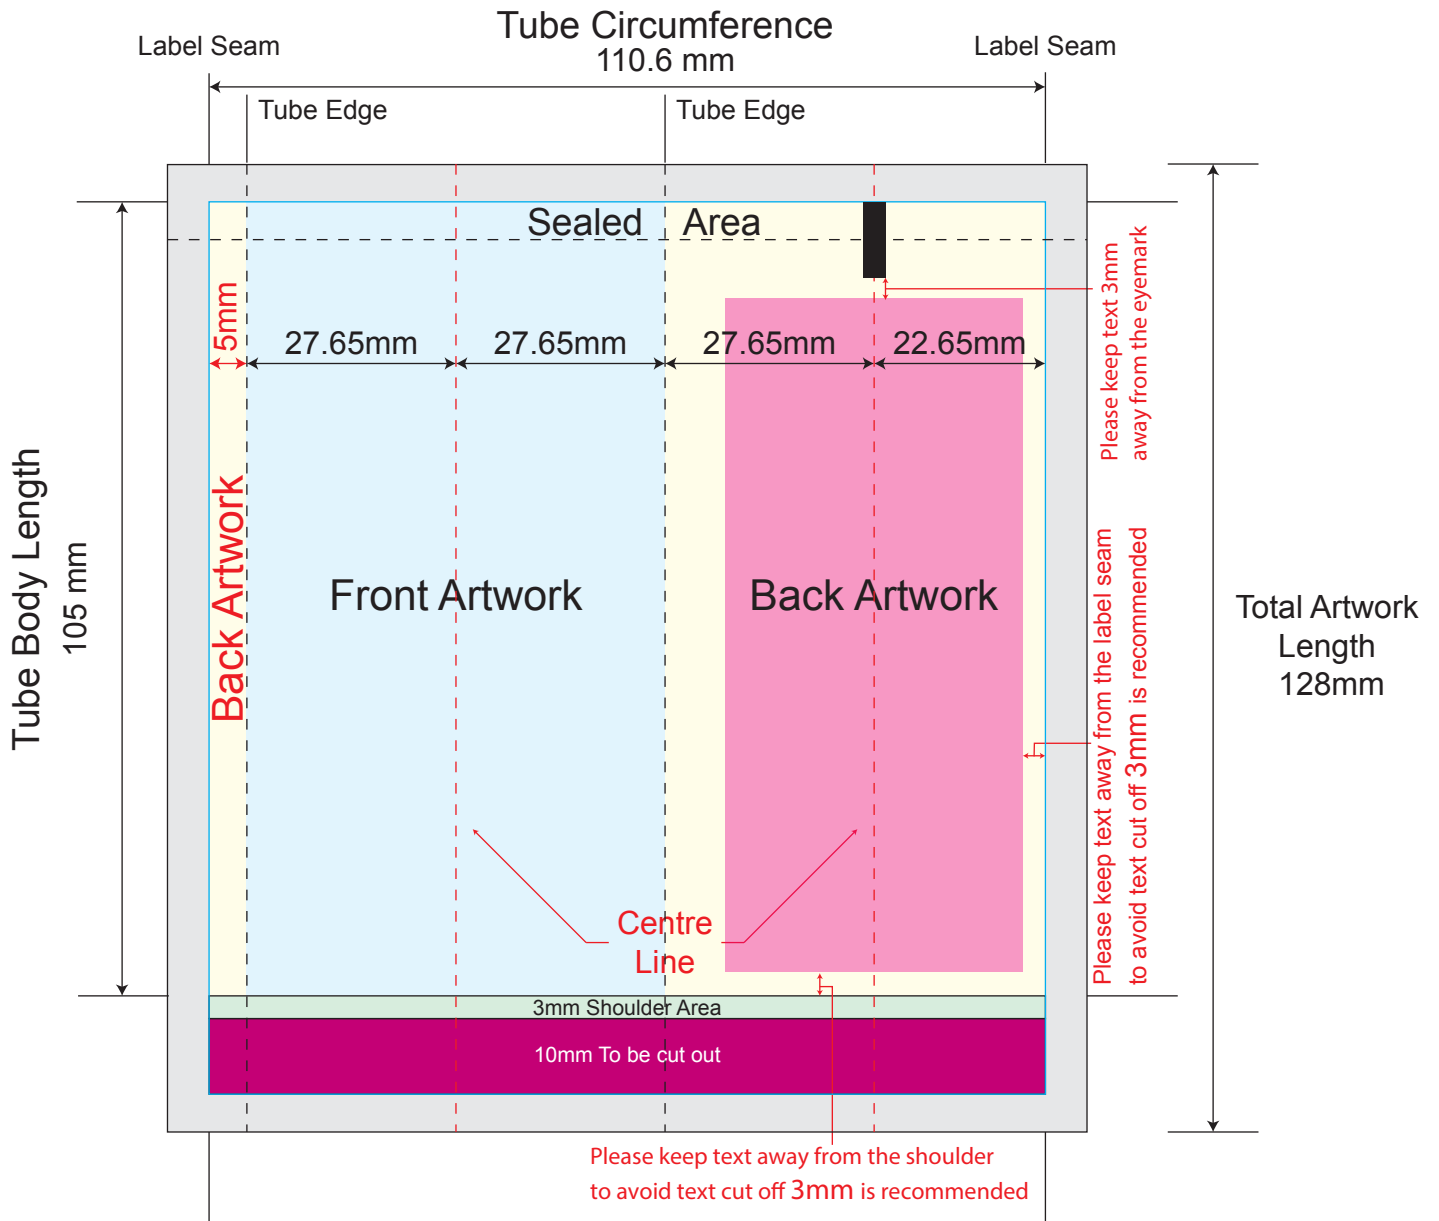

- Grey square: Bleed area (5mm width)
- Black square: Index mark (3mm x 10mm)
- Light blue square: Front Artwork
- Pink square: Back Artwork

In-Mold Label Artwork Template

Tube size : D35oval x 110 mm (unsealed)

Note: Please avoid continuous graphics at label seam

- Bleed area (5mm width)
- Index mark (3mm x 10mm)
- Front Artwork
- Back Artwork

In-Mold Label Artwork Template

Tube size : D35oval x 120 mm (unsealed)

Note: Please avoid continuous graphics at label seam

- Grey square: Bleed area (5mm width)
- Black square: Index mark (3mm x 10mm)
- Light blue square: Front Artwork
- Pink square: Back Artwork

In-Mold Label Artwork Template

Tube size : D35oval x 125 mm (unsealed)

Note: Please avoid continuous graphics at label seam

- Grey square: Bleed area (5mm width)
- Black square: Index mark (3mm x 10mm)
- Light blue square: Front Artwork
- Pink square: Back Artwork