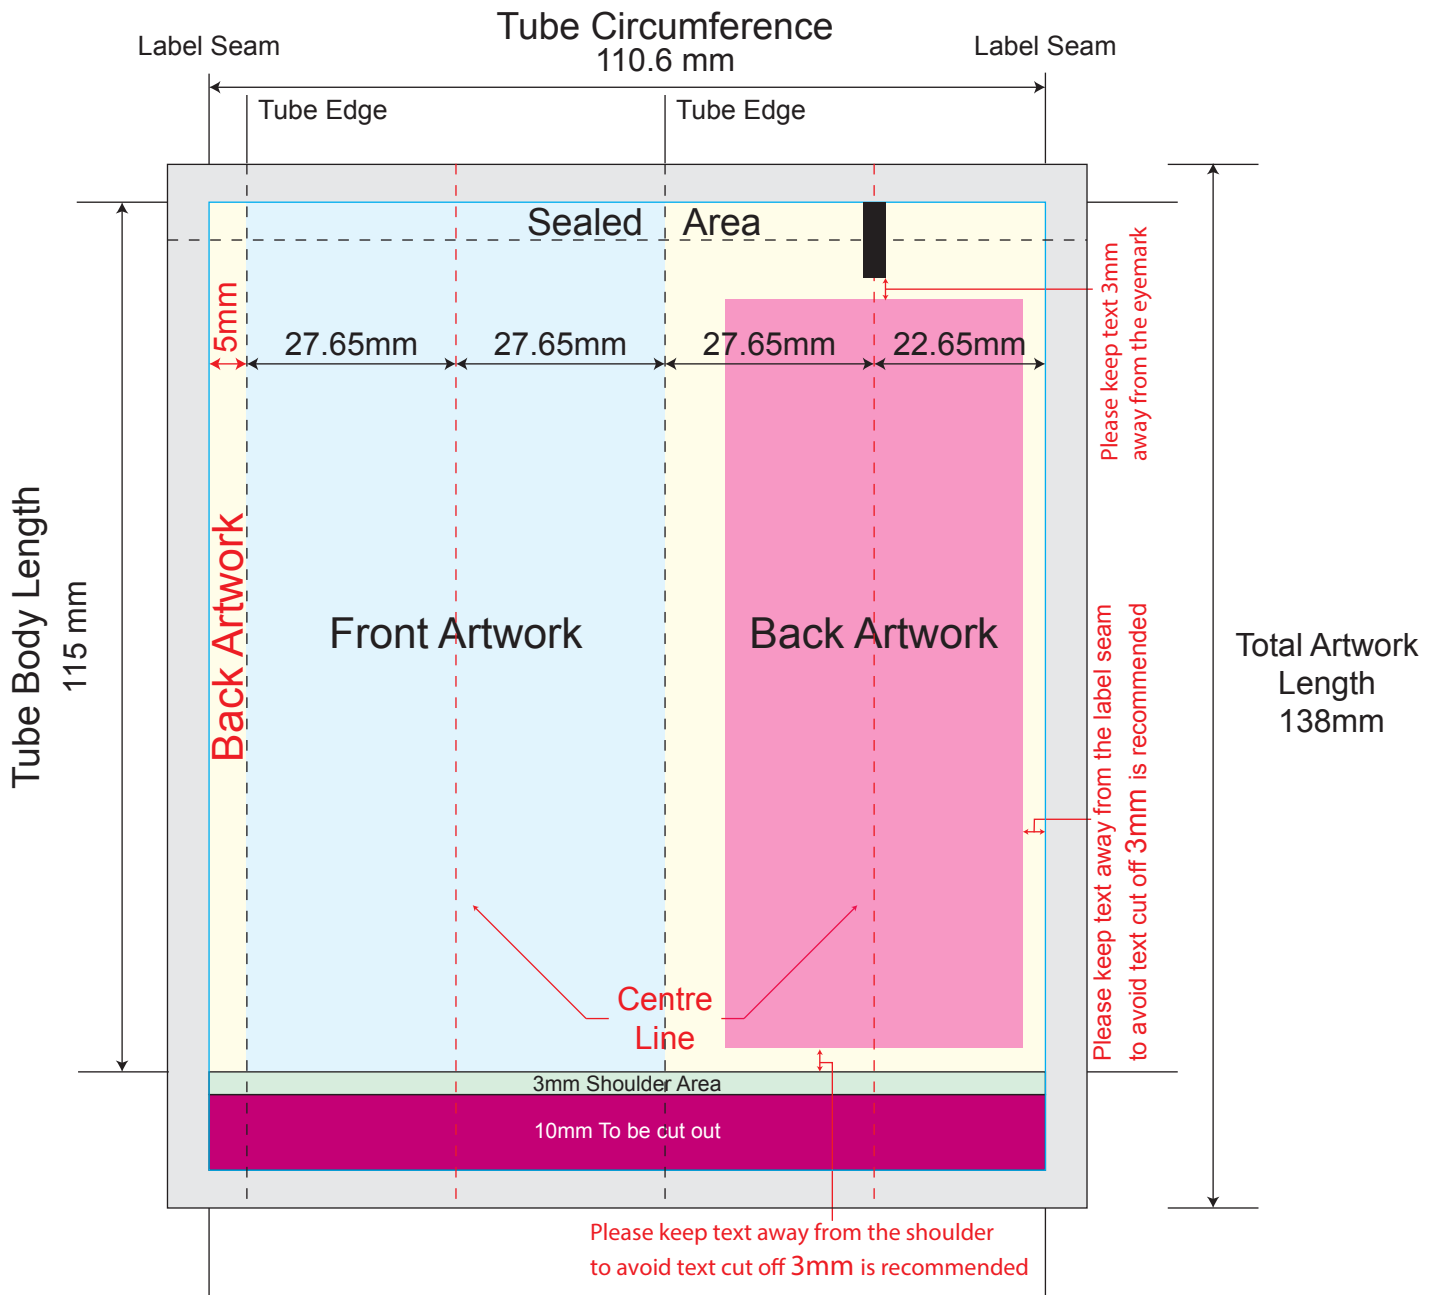

Note: Please avoid continuous graphics at label seam

- Bleed area (5mm width)
- Index mark (3mm x 10mm)
- Front Artwork
- Back Artwork

In-Mold Label Artwork Template

Tube size : D35oval x 115 mm (unsealed)

Note: Please avoid continuous graphics at label seam

- Bleed area (5mm width)
- Index mark (3mm x 10mm)
- Front Artwork
- Back Artwork

In-Mold Label Artwork Template

Tube size : D35oval x 120 mm (unsealed)

Note: Please avoid continuous graphics at label seam

- Grey square: Bleed area (5mm width)
- Black square: Index mark (3mm x 10mm)
- Light blue square: Front Artwork
- Pink square: Back Artwork

In-Mold Label Artwork Template

Tube size : D35oval x 125 mm (unsealed)

Note: Please avoid continuous graphics at label seam

- Grey square: Bleed area (5mm width)
- Black square: Index mark (3mm x 10mm)
- Light blue square: Front Artwork
- Pink square: Back Artwork