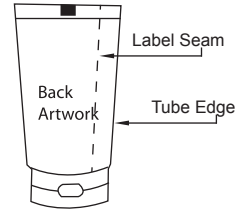

Note: Please avoid continuous graphics at label seam

- Bleed area (5mm width)
- Index mark (3mm x 10mm)
- Front Artwork
- Back Artwork

In-Mold Label Artwork Template

Tube size : D35oval x 115 mm (unsealed)

Note: Please avoid continuous graphics at label seam

- Bleed area (5mm width)
- Index mark (3mm x 10mm)
- Front Artwork
- Back Artwork

In-Mold Label Artwork Template

Tube size : D35oval x 120 mm (unsealed)

Note: Please avoid continuous graphics at label seam

- Grey square: Bleed area (5mm width)
- Black square: Index mark (3mm x 10mm)
- Light blue square: Front Artwork
- Pink square: Back Artwork

In-Mold Label Artwork Template

Tube size : D35oval x 125 mm (unsealed)

Note: Please avoid continuous graphics at label seam

- Grey square: Bleed area (5mm width)
- Black square: Index mark (3mm x 10mm)
- Light blue square: Front Artwork
- Pink square: Back Artwork