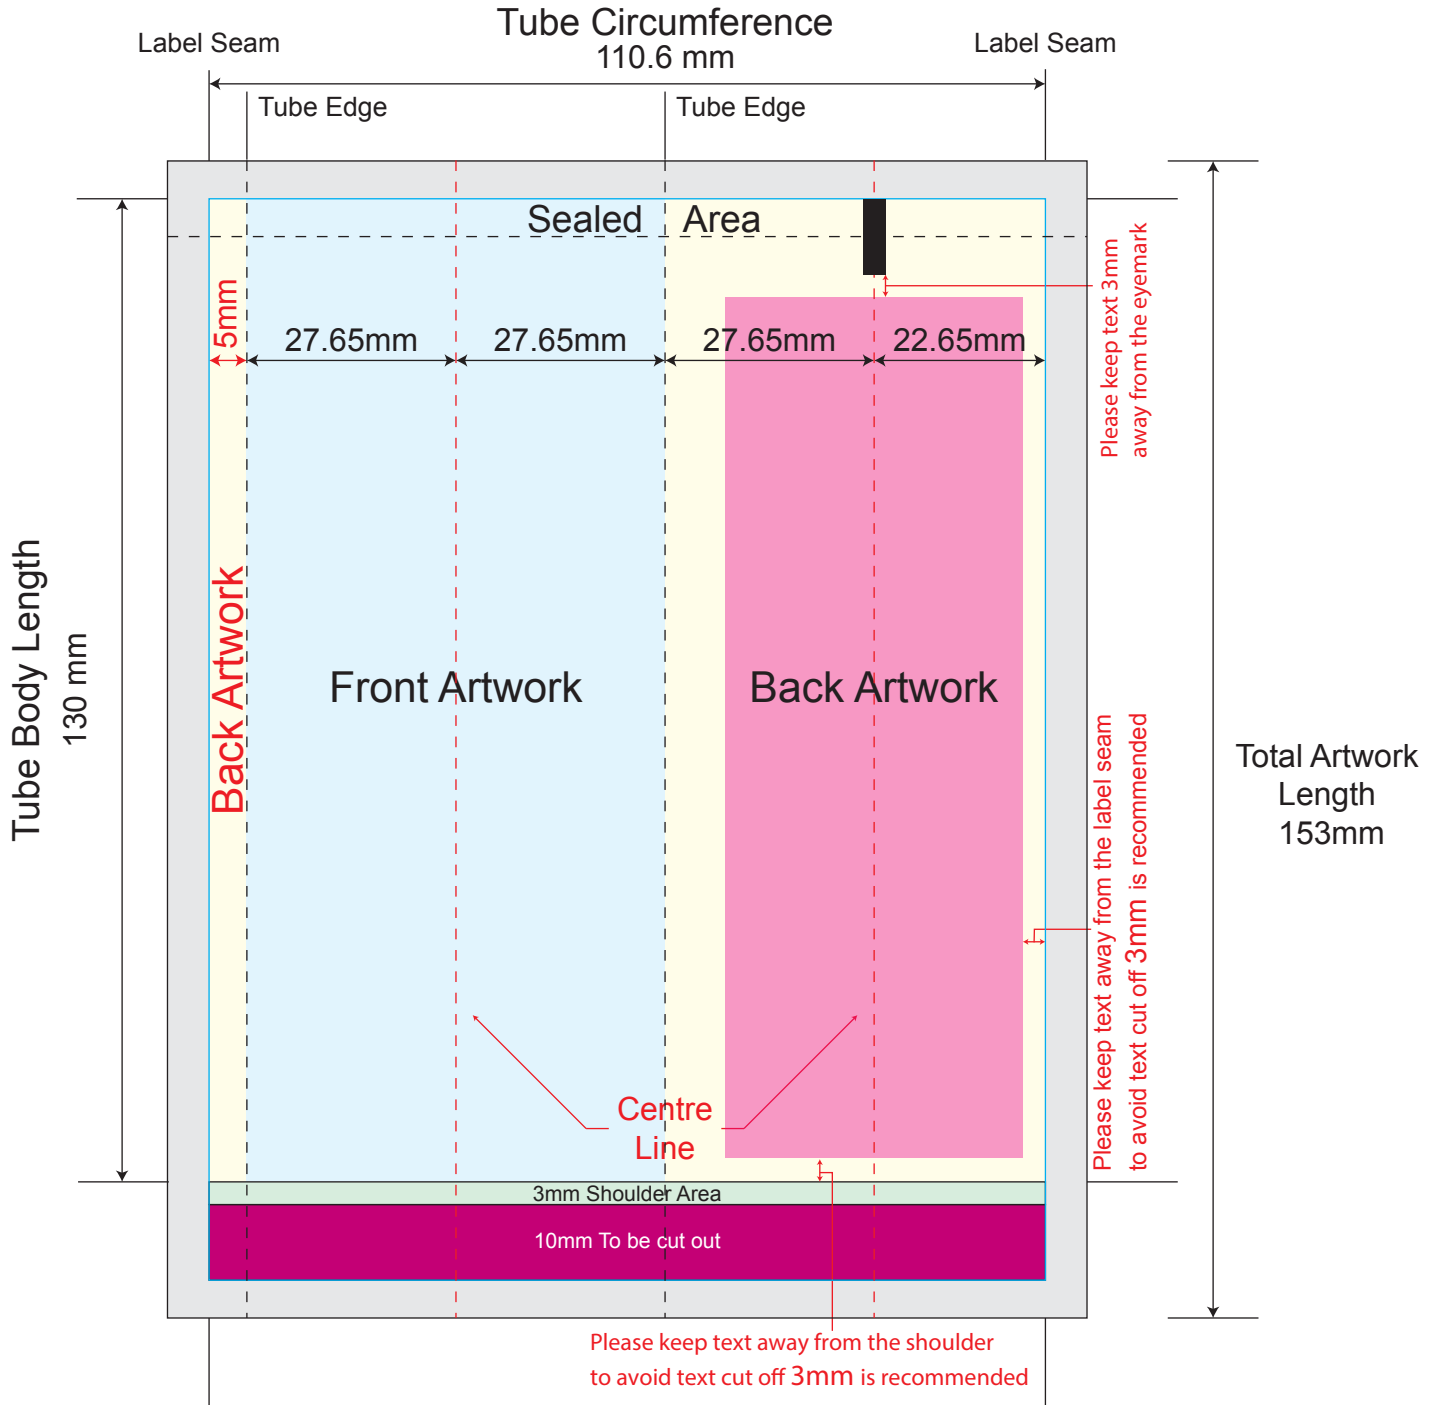

Note: Please avoid continuous graphics at label seam

- Bleed area (5mm width)
- Index mark (3mm x 10mm)
- Front Artwork
- Back Artwork

In-Mold Label Artwork Template

Tube size : D35oval x 120 mm (unsealed)

Note: Please avoid continuous graphics at label seam

- Grey square: Bleed area (5mm width)
- Black square: Index mark (3mm x 10mm)
- Light blue square: Front Artwork
- Pink square: Back Artwork

In-Mold Label Artwork Template

Tube size : D35oval x 125 mm (unsealed)

Note: Please avoid continuous graphics at label seam

- Grey square: Bleed area (5mm width)
- Black square: Index mark (3mm x 10mm)
- Light blue square: Front Artwork
- Pink square: Back Artwork

In-Mold Label Artwork Template

Tube size : D35oval x 130 mm (unsealed)

Note: Please avoid continuous graphics at label seam

- Bleed area (5mm width)
- Index mark (3mm x 10mm)
- Front Artwork
- Back Artwork