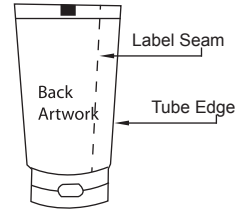

Note: Please avoid continuous graphics at label seam

- Bleed area (5mm width)
- Index mark (3mm x 10mm)
- Front Artwork
- Back Artwork

In-Mold Label Artwork Template

Tube size : D35oval x 120 mm (unsealed)

Note: Please avoid continuous graphics at label seam

- Grey square: Bleed area (5mm width)
- Black square: Index mark (3mm x 10mm)
- Light blue square: Front Artwork
- Pink square: Back Artwork

In-Mold Label Artwork Template

Tube size : D35oval x 125 mm (unsealed)

Note: Please avoid continuous graphics at label seam

- Grey square: Bleed area (5mm width)
- Black square: Index mark (3mm x 10mm)
- Light blue square: Front Artwork
- Pink square: Back Artwork

In-Mold Label Artwork Template

Tube size : D35oval x 130 mm (unsealed)

Note: Please avoid continuous graphics at label seam

- Bleed area (5mm width)
- Index mark (3mm x 10mm)
- Front Artwork
- Back Artwork