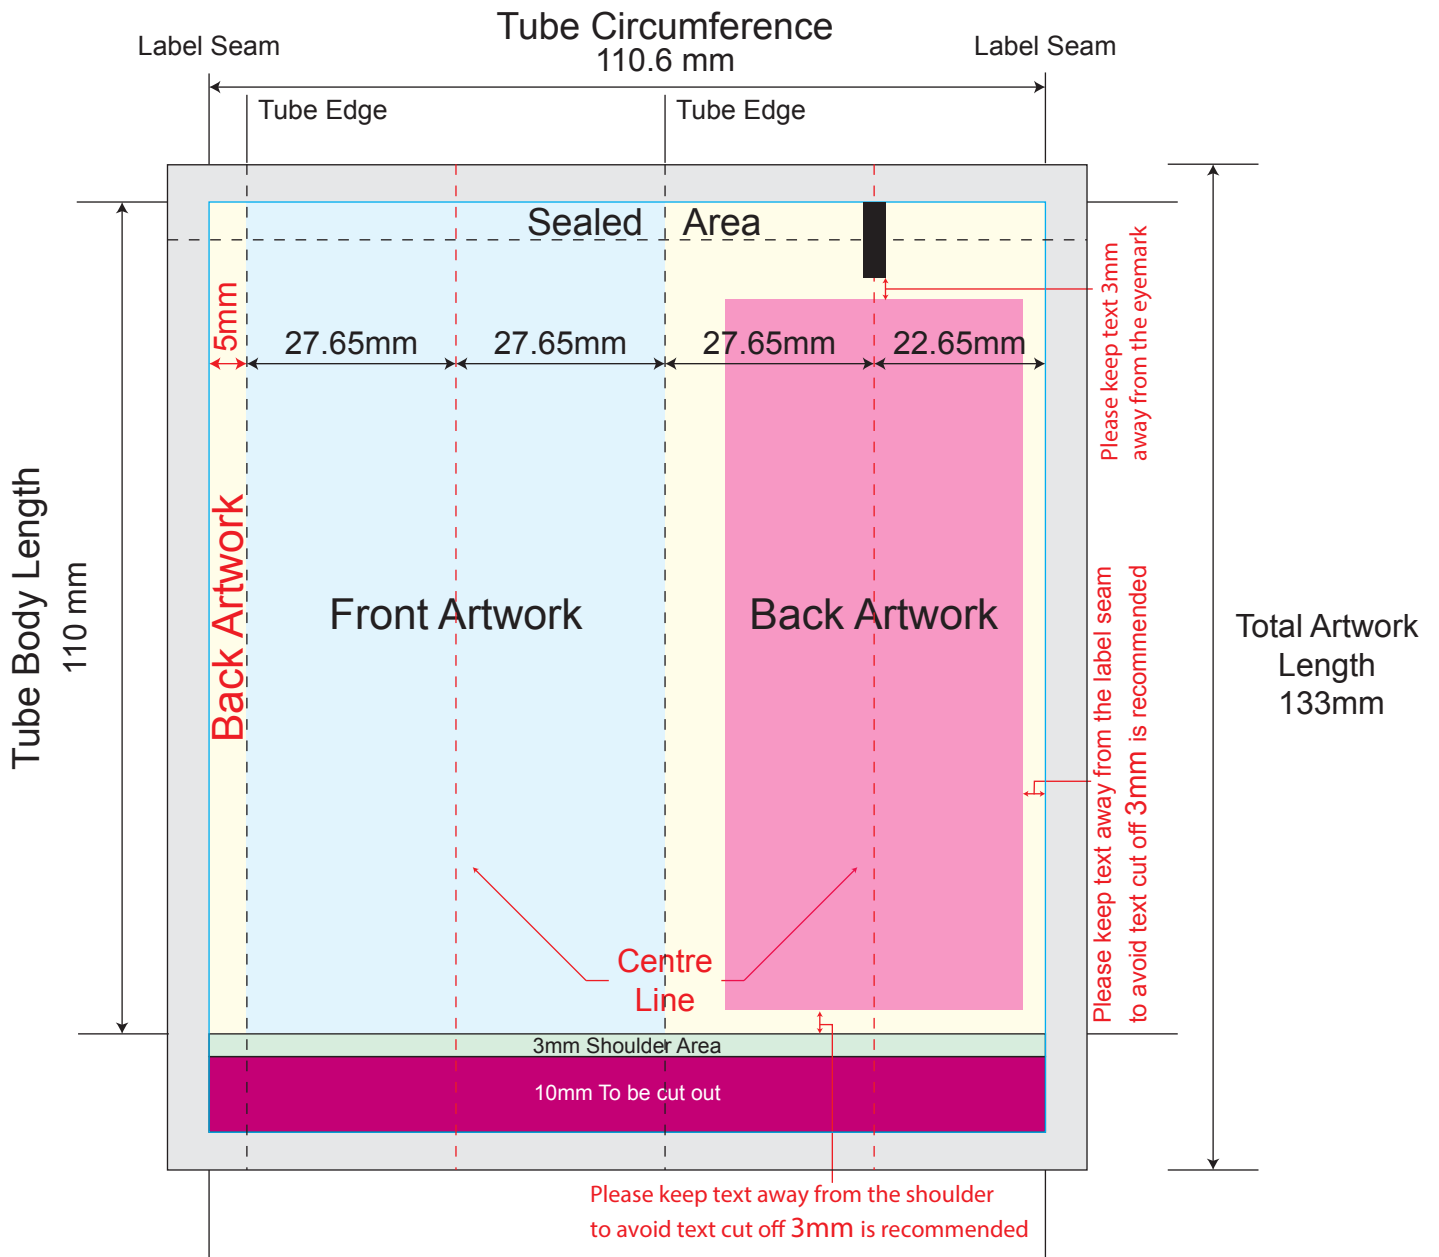

In-Mold Label Artwork Template

Tube size : D35oval x 110 mm (unsealed)

Note: Please avoid continuous graphics at label seam

- Bleed area (5mm width)
- Index mark (3mm x 10mm)
- Front Artwork
- Back Artwork