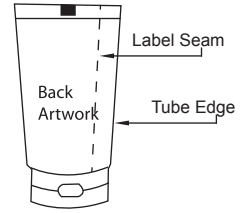

- Bleed area (5mm width)
- Index mark (3mm x 10mm)
- Front Artwork
- Back Artwork

In-Mold Label Artwork Template

Tube size : D35oval x 105 mm (unsealed)

Note: Please avoid continuous graphics at label seam

- Grey square: Bleed area (5mm width)
- Black square: Index mark (3mm x 10mm)
- Light blue square: Front Artwork
- Pink square: Back Artwork

In-Mold Label Artwork Template

Tube size : D35oval x 110 mm (unsealed)

Tube size : D35oval x 125 mm (unsealed)

Note: Please avoid continuous graphics at label seam

- Grey square: Bleed area (5mm width)
- Black square: Index mark (3mm x 10mm)
- Light blue square: Front Artwork
- Pink square: Back Artwork

In-Mold Label Artwork Template

Tube size : D35oval x 130 mm (unsealed)

Note: Please avoid continuous graphics at label seam

- Bleed area (5mm width)
- Index mark (3mm x 10mm)
- Front Artwork
- Back Artwork