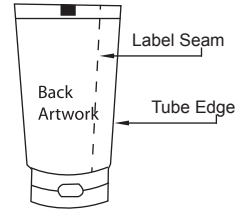

In-Mold Label Artwork Template

Tube size : D35oval x 110 mm (unsealed)

Note: Please avoid continuous graphics at label seam

- Bleed area (5mm width)
- Index mark (3mm x 10mm)
- Front Artwork
- Back Artwork