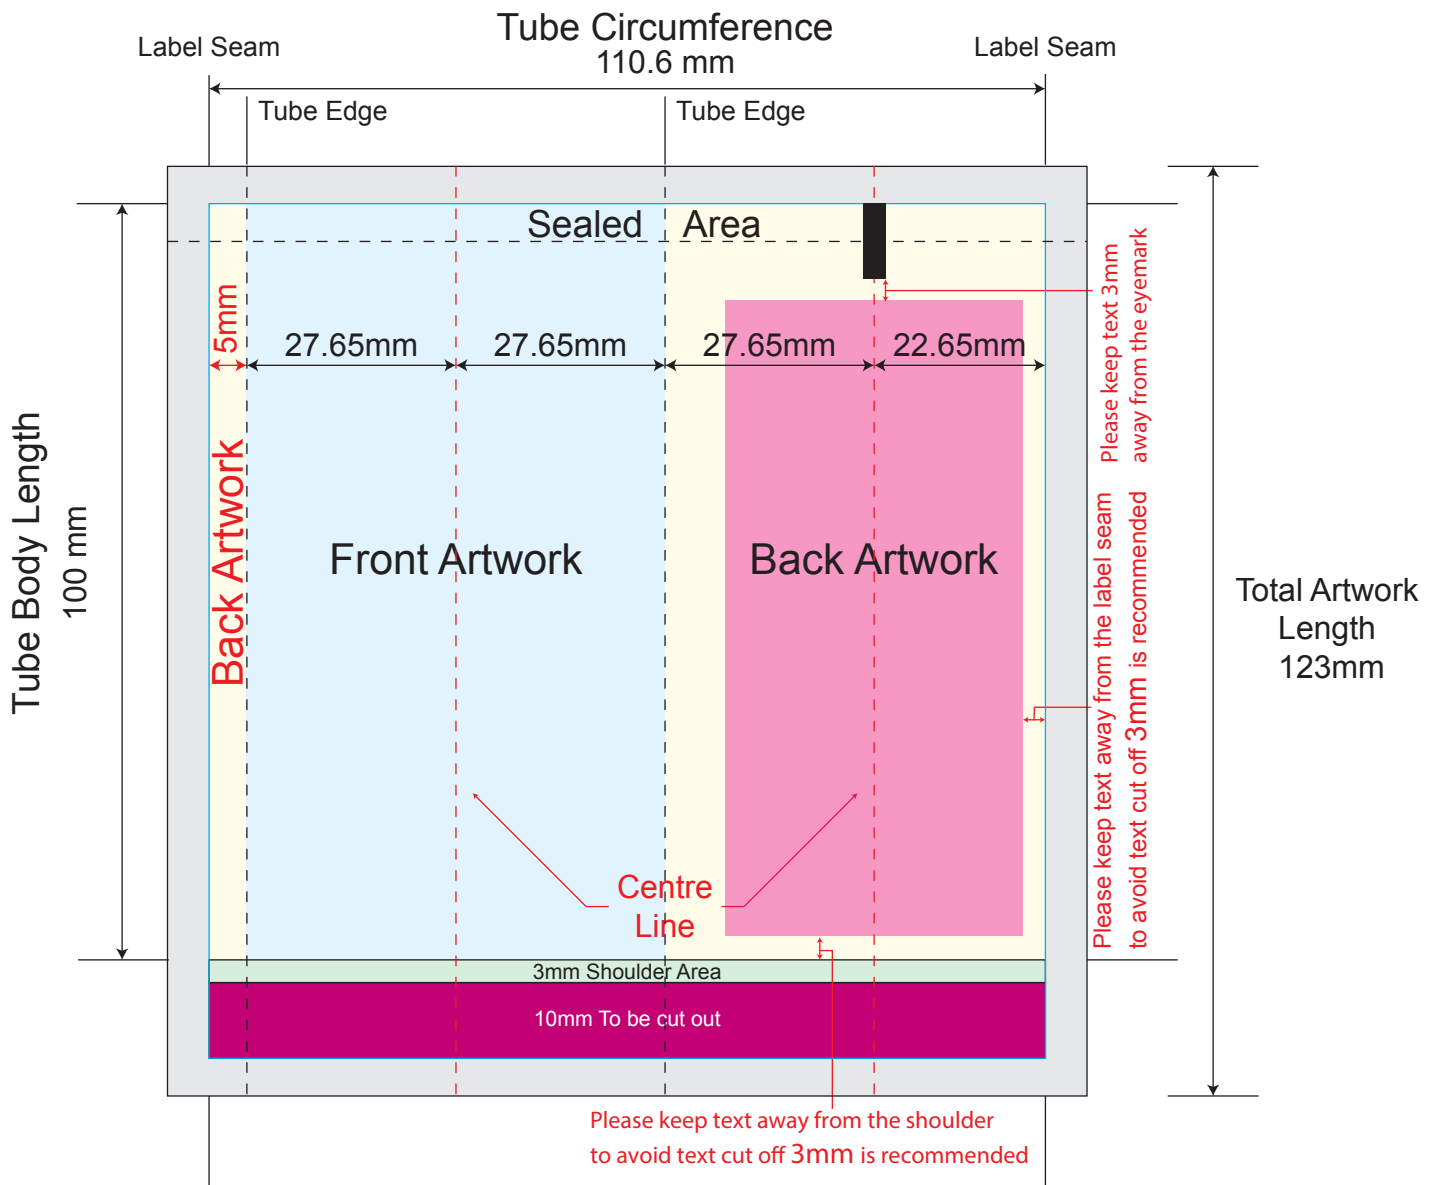

In-Mold Label Artwork Template

Tube size : D35oval x 100 mm (unsealed)

Note: Please avoid continuous graphics at label seam

- Bleed area (5mm width)
- Index mark (3mm x 10mm)
- Front Artwork
- Back Artwork