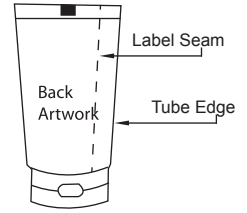

Note: Please avoid continuous graphics at label seam

- Bleed area (5mm width)
- Index mark (3mm x 10mm)
- Front Artwork
- Back Artwork

In-Mold Label Artwork Template

Tube size : D35oval x 120 mm (unsealed)

Note: Please avoid continuous graphics at label seam

- Grey square: Bleed area (5mm width)
- Black square: Index mark (3mm x 10mm)
- Light blue square: Front Artwork
- Pink square: Back Artwork

In-Mold Label Artwork Template

Tube size : D35oval x 125 mm (unsealed)

Note: Please avoid continuous graphics at label seam

- Grey square: Bleed area (5mm width)
- Black square: Index mark (3mm x 10mm)
- Light blue square: Front Artwork
- Pink square: Back Artwork

In-Mold Label Artwork Template

Tube size : D35oval x 130 mm (unsealed)

Note: Please avoid continuous graphics at label seam

- Bleed area (5mm width)
- Index mark (3mm x 10mm)
- Front Artwork
- Back Artwork