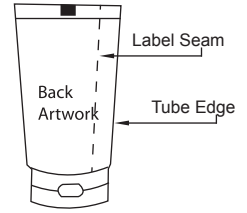

Note: Please avoid continuous graphics at label seam

- Bleed area (5mm width)
- Index mark (3mm x 10mm)
- Front Artwork
- Back Artwork

In-Mold Label Artwork Template

Tube size : D35oval x 115 mm (unsealed)

Note: Please avoid continuous graphics at label seam

- Bleed area (5mm width)
- Index mark (3mm x 10mm)
- Front Artwork
- Back Artwork

In-Mold Label Artwork Template

Tube size : D35oval x 120 mm (unsealed)

Note: Please avoid continuous graphics at label seam

- Grey square: Bleed area (5mm width)
- Black square: Index mark (3mm x 10mm)
- Light blue square: Front Artwork
- Pink square: Back Artwork

In-Mold Label Artwork Template

Tube size : D35oval x 125 mm (unsealed)

Note: Please avoid continuous graphics at label seam

- Grey square: Bleed area (5mm width)
- Black square: Index mark (3mm x 10mm)
- Light blue square: Front Artwork
- Pink square: Back Artwork