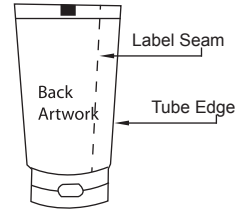

In-Mold Label Artwork Template

Tube size : D35oval x 95 mm (unsealed)

Note: Please avoid continuous graphics at label seam