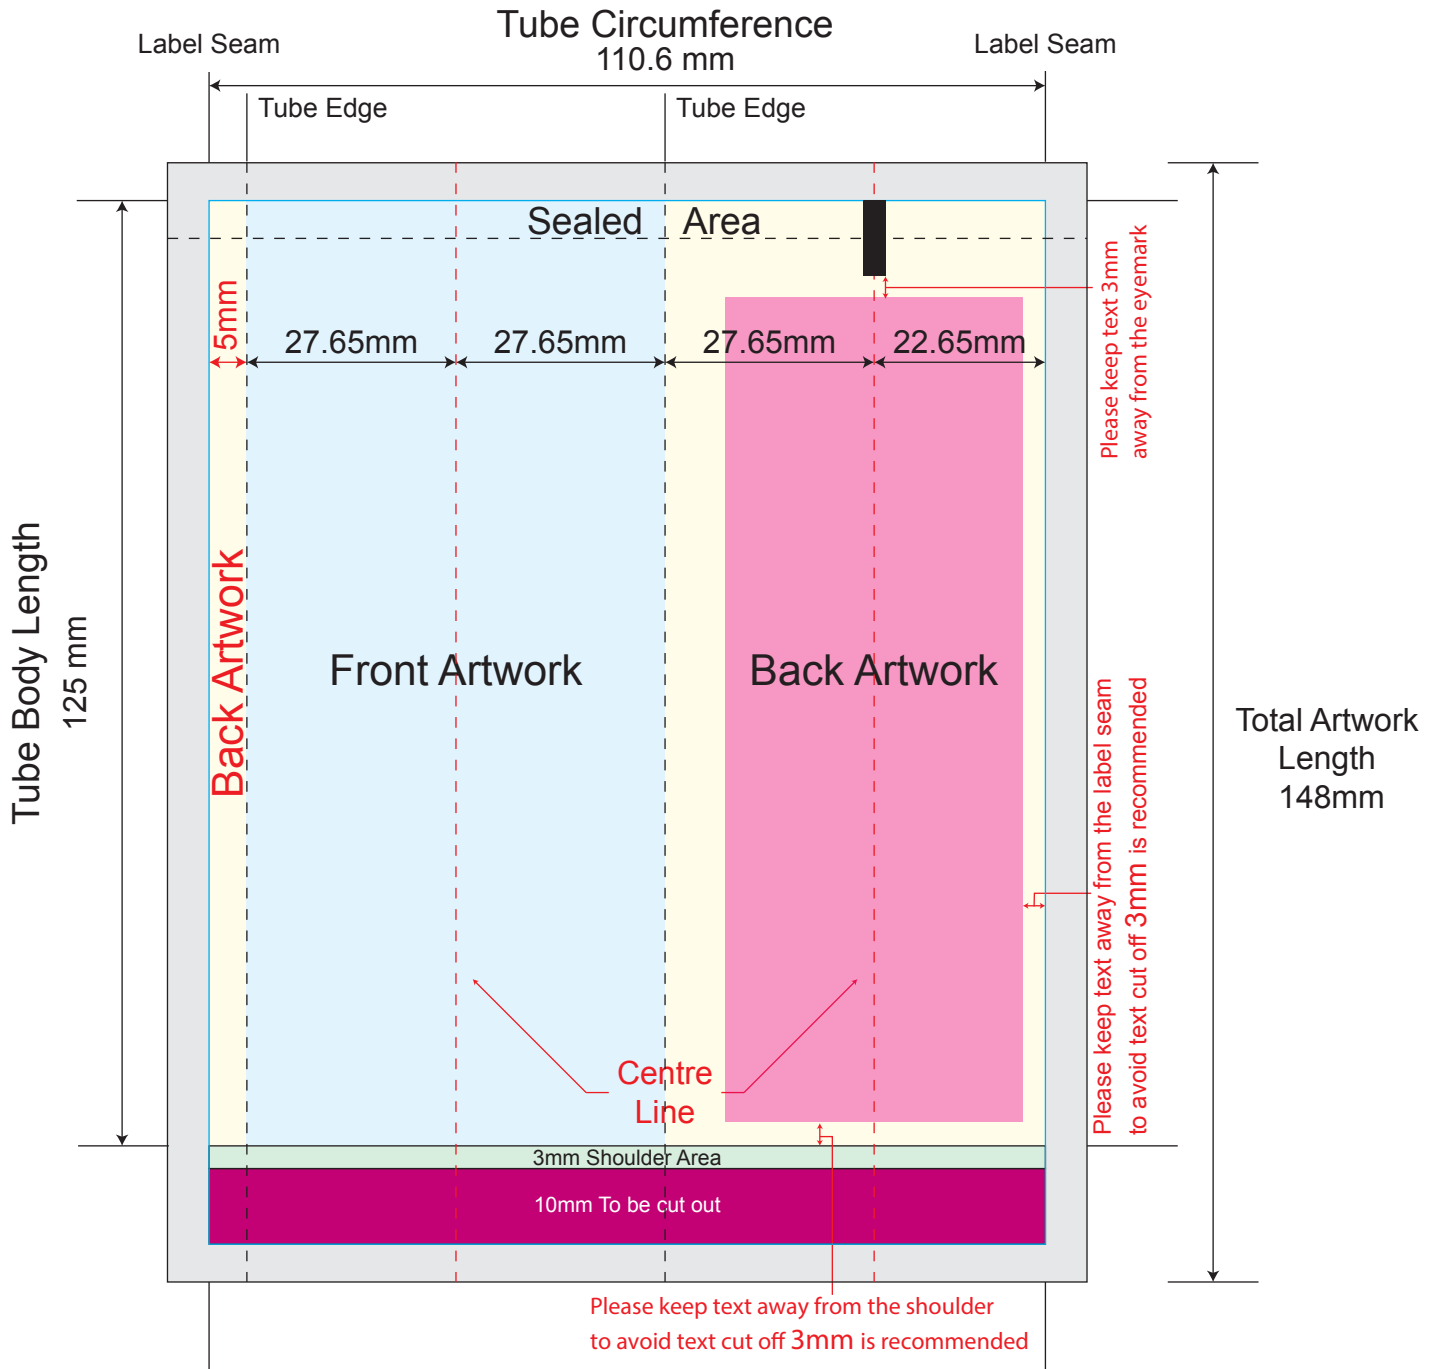

Note: Please avoid continuous graphics at label seam

- Bleed area (5mm width)
- Index mark (3mm x 10mm)
- Front Artwork
- Back Artwork

In-Mold Label Artwork Template

Tube size : D35oval x 120 mm (unsealed)

Note: Please avoid continuous graphics at label seam

- Grey square: Bleed area (5mm width)
- Black square: Index mark (3mm x 10mm)
- Light blue square: Front Artwork
- Pink square: Back Artwork

In-Mold Label Artwork Template

Tube size : D35oval x 125 mm (unsealed)

Note: Please avoid continuous graphics at label seam

- Grey square: Bleed area (5mm width)
- Black square: Index mark (3mm x 10mm)
- Light blue square: Front Artwork
- Pink square: Back Artwork

In-Mold Label Artwork Template

Tube size : D35oval x 130 mm (unsealed)

Note: Please avoid continuous graphics at label seam

- Bleed area (5mm width)
- Index mark (3mm x 10mm)
- Front Artwork
- Back Artwork