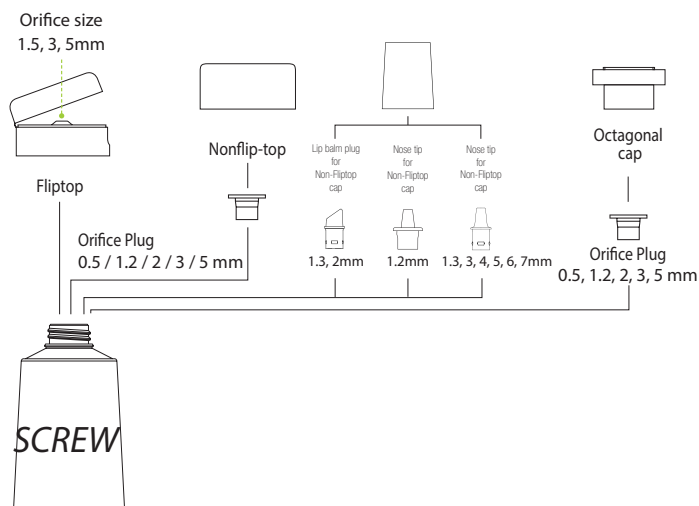

Tube / Closure Options

D25 1"

Cap

Cap style	Fliptop (Screw)
Cap diameter (mm)	25
Orifice size (mm)	1.5, 3, 5

Cap style	Non-Fliptop (Screw)
Cap diameter (mm)	25
Orifice size (mm)	0.5, 1.2, 2, 3, 5

Cap style	Non-fliptop (Screw)
Cap diameter (mm)	19
Orifice size (mm)	1.2, 1.3, 2, 3, 4, 5, 6, 7

Cap style	Octagonal (Screw)
Cap diameter (mm)	21
Orifice size (mm)	0.5, 1.2, 2, 3, 5

Accessories

Style	Orifice Plug
Orifice size (mm)	0.5, 1.2, 2, 3, 5

Style	Lip balm plug
Orifice size (mm)	1.3, 2

Style	Nose tip
Orifice size (mm)	1.2

Style	Nose tip
Orifice size (mm)	1.3, 3, 4, 5, 6, 7

The above tube / closure options may not be available in your territory. Please consult with your local Viva contacts for details. Thank you.