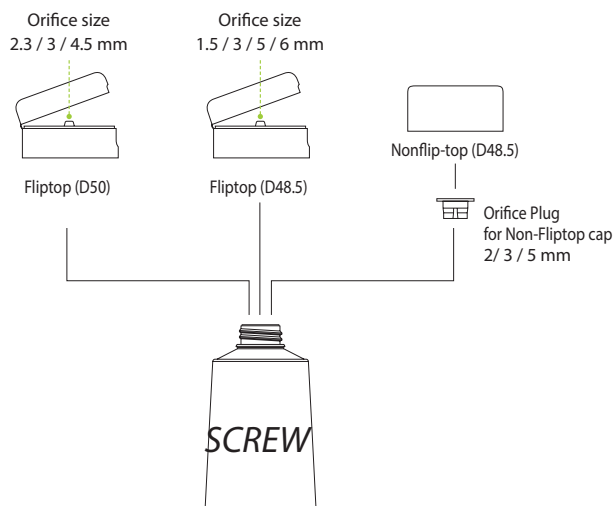

Tube / Closure Options

D50 2"

Cap

Cap style	Fliptop (Screw)
Cap diameter (mm)	50
Orifice size (mm)	2,3, 3, 4,5

Cap style	Fliptop (Screw)
Cap diameter (mm)	48.5
Orifice size (mm)	1,5, 3, 5, 6

Cap style	Non-Fliptop (Screw)
Cap diameter (mm)	48.5
Orifice size (mm)	2, 3, 5, 10

Accessories

Style	Orifice Plug
Orifice size (mm)	2, 3, 5

The above tube / closure options may not be available in your territory. Please consult with your local Viva contacts for details. Thank you.