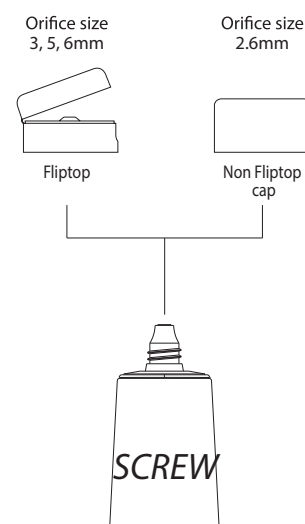

Tube / Closure Options

D48.5 Round Oval 2"

Cap style	Screw
Cap diameter (mm)	48.5
Orifice size (mm)	2.6

Cap style	Fliptop (Screw)
Cap diameter (mm)	48.5
Orifice size (mm)	3, 5, 6

The above tube / closure options may not be available in your territory. Please consult with your local Viva contacts for details. Thank you.