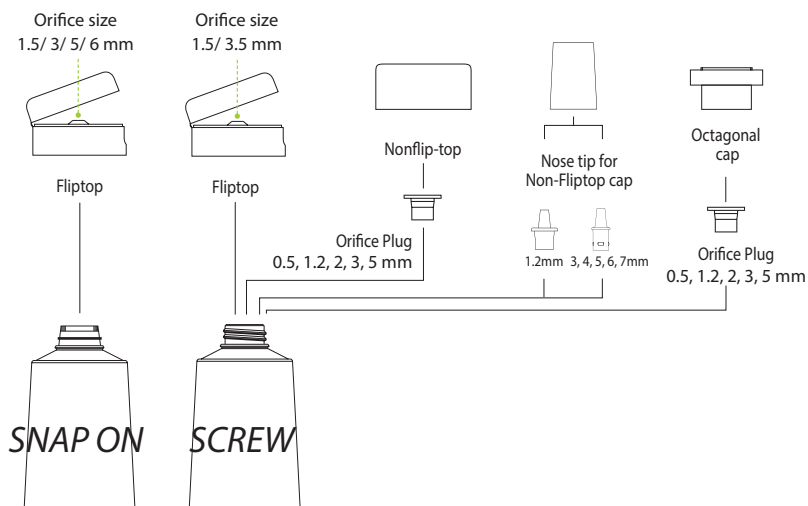

Tube / Closure Options

D35 1-3/8"

Tube diameter (mm)	35
Max. length (mm)	146
Max. volume	105ml

Cap

Cap style	Fliptop (Snap / Screw)
Cap diameter (mm)	35
Orifice size (mm)	1.5, 3, 3.5, 5, 6

Cap style	Non-Fliptop (Screw)
Cap diameter (mm)	35
Orifice size (mm)	0.5, 1.2, 2, 3, 5, 8

Cap style	Non-fliptop (Screw)
Cap diameter (mm)	35
Orifice size (mm)	0.5, 1.2, 2, 3, 5

Cap style	Octagonal (Screw)
Cap diameter (mm)	21
Orifice size (mm)	0.5, 1.2, 2, 3, 5

Accessories

Style	Orifice Plug
Orifice size (mm)	0.5, 1.2, 2, 3, 5

Style	Nose tip
Orifice size (mm)	1.2

Style	Nose tip
Orifice size (mm)	3, 4, 5, 6, 7

The above tube / closure options may not be available in your territory. Please consult with your local Viva contacts for details. Thank you.