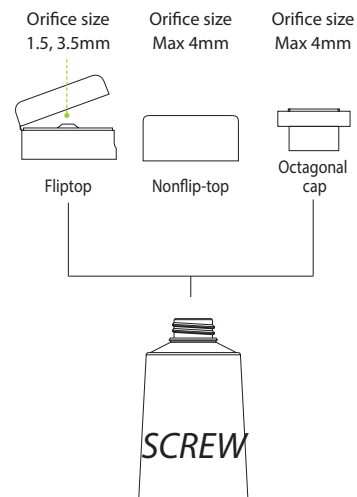

# Tube / Closure Options

D30 1-3/16"

Cap style	Fliptop (Screw)
Cap diameter (mm)	30
Orifice size (mm)	1.5, 3.5

Cap style	Non-Fliptop (Screw)
Cap diameter (mm)	30
Orifice size (mm)	Max. 4mm

Cap style	Octagonal (Screw)
Cap diameter (mm)	21
Orifice size (mm)	Max. 4mm