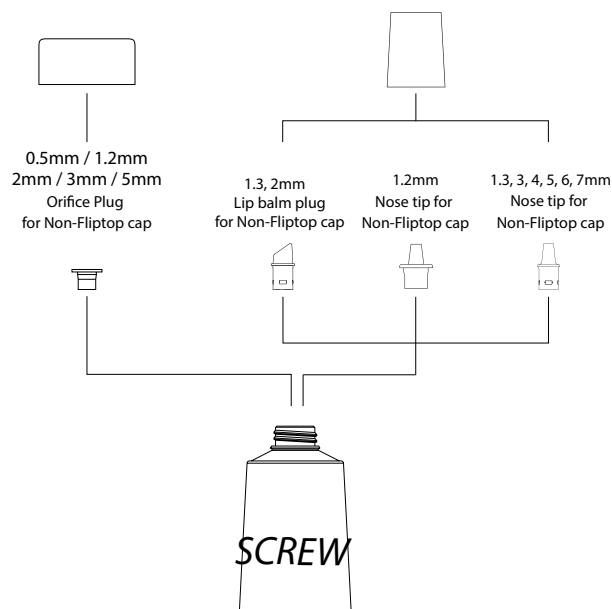

Tube / Closure Options

D19 3/4"

Cap

Cap style	Non-Fliptop (Screw)
Cap diameter (mm)	19
Orifice size (mm)	0.5, 1.2, 2, 3, 5

Cap style	Non-Fliptop (Screw)
Cap diameter (mm)	19
Orifice size (mm)	1.2, 1.3, 3, 4, 5, 6, 7

Accessories

Style	Orifice Plug
Orifice size (mm)	0.5, 1.2, 2, 3, 5

Style	Lip balm plug
Orifice size (mm)	1.3, 2

Style	Nose tip
Orifice size (mm)	1.2

Style	Nose tip
Orifice size (mm)	1.3, 3, 4, 5, 6, 7

The above tube / closure options may not be available in your territory. Please consult with your local Viva contacts for details. Thank you.